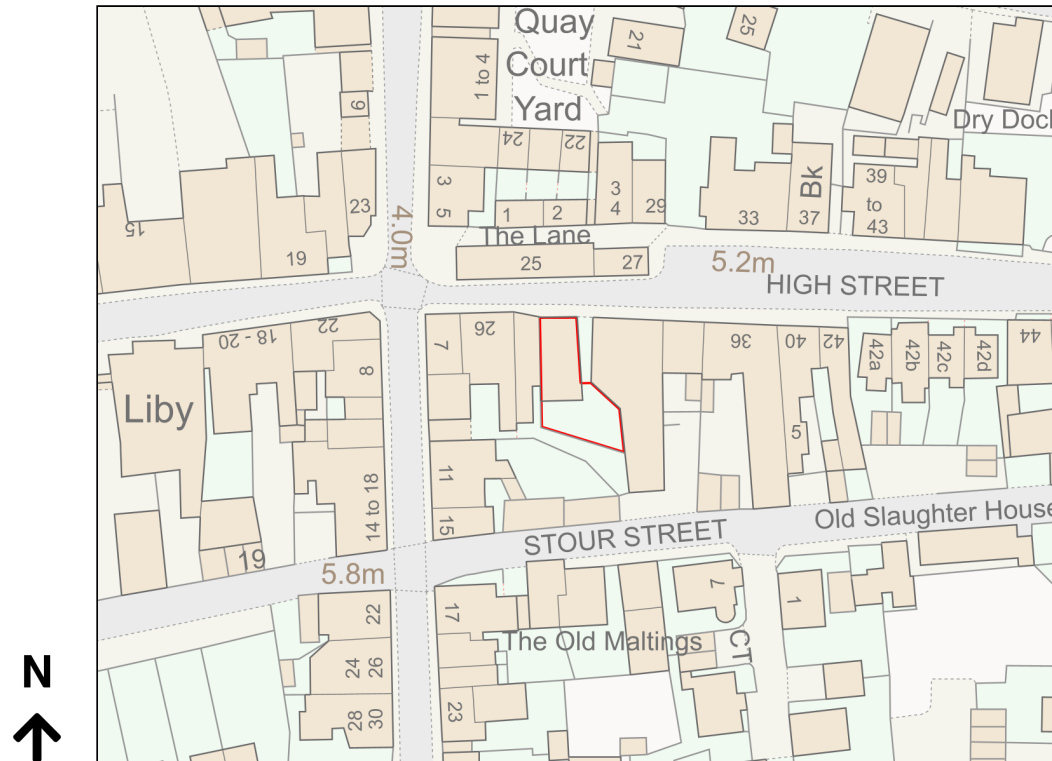

Location Plan

Site Address: 30a, High Street, Manningtree, CO11 1AJ

Date Produced: 10-Oct-2023

Scale: 1:1250 @A4

Planning Portal Reference: PP-12486137v1