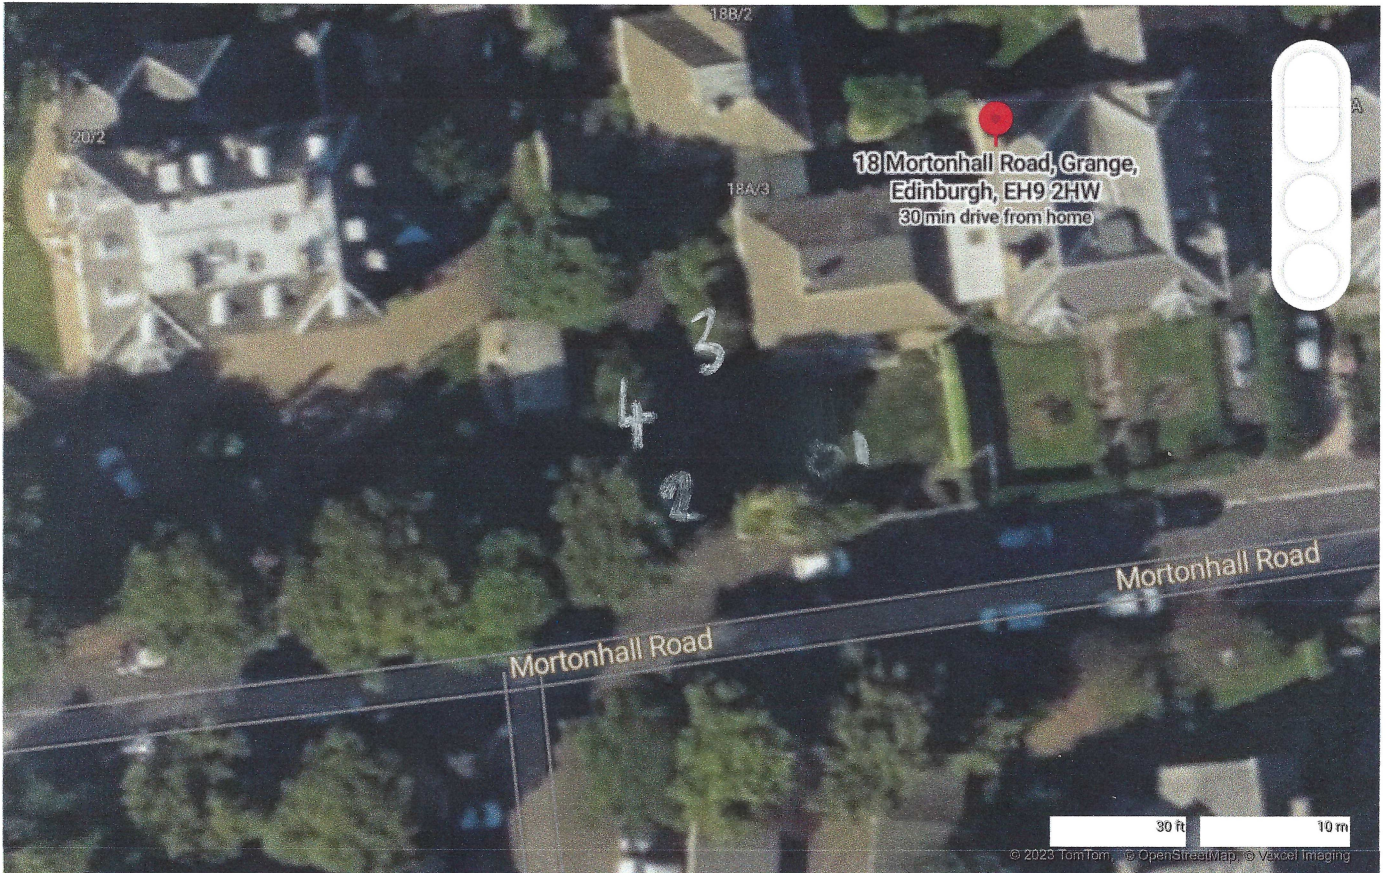

18 Mortonhall Road, Grange, Edinburgh, EH9 2HW

Location: 55.9278184, -3.1921495

- 1 - weeping Cherry
- 2 - Coboneaster
- 3 - Birch
- 4 - Holly