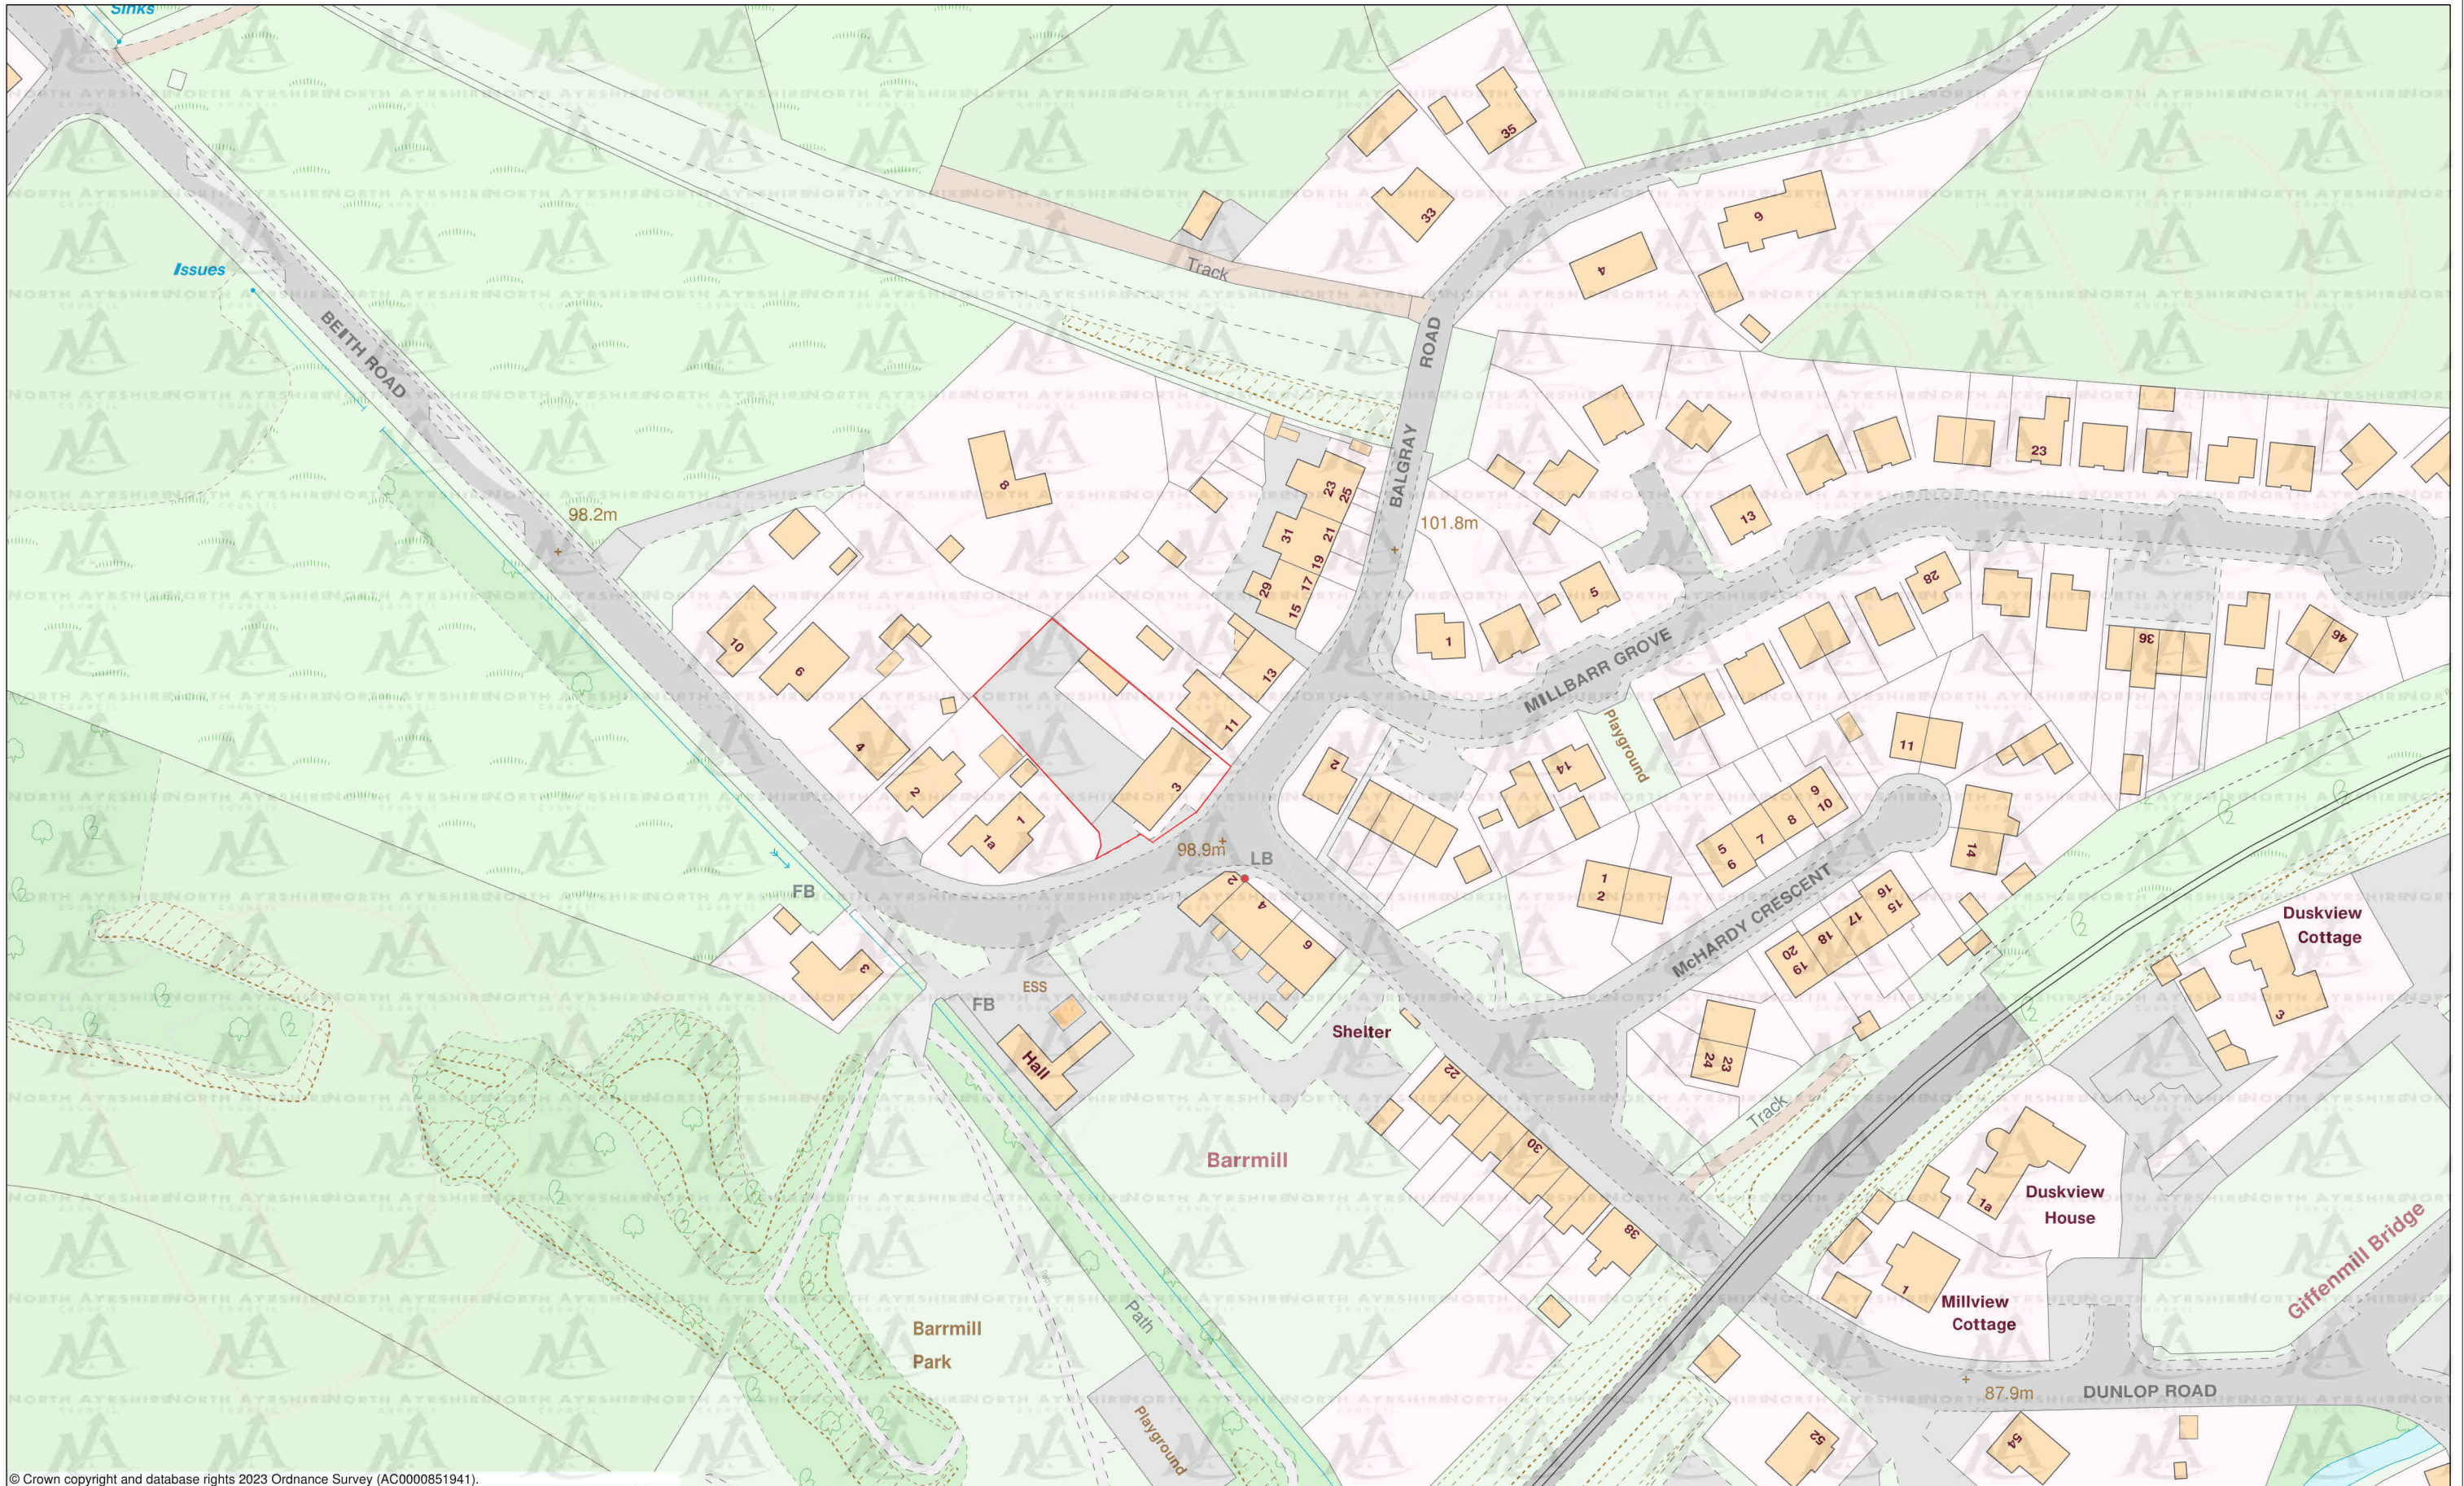

# Location plan

© Crown copyright and database rights 2023 Ordnance Survey (AC0000851941).

Scale 1:1250  
Projection: British National Grid  
19 October 2023 15:17

Licensed Data