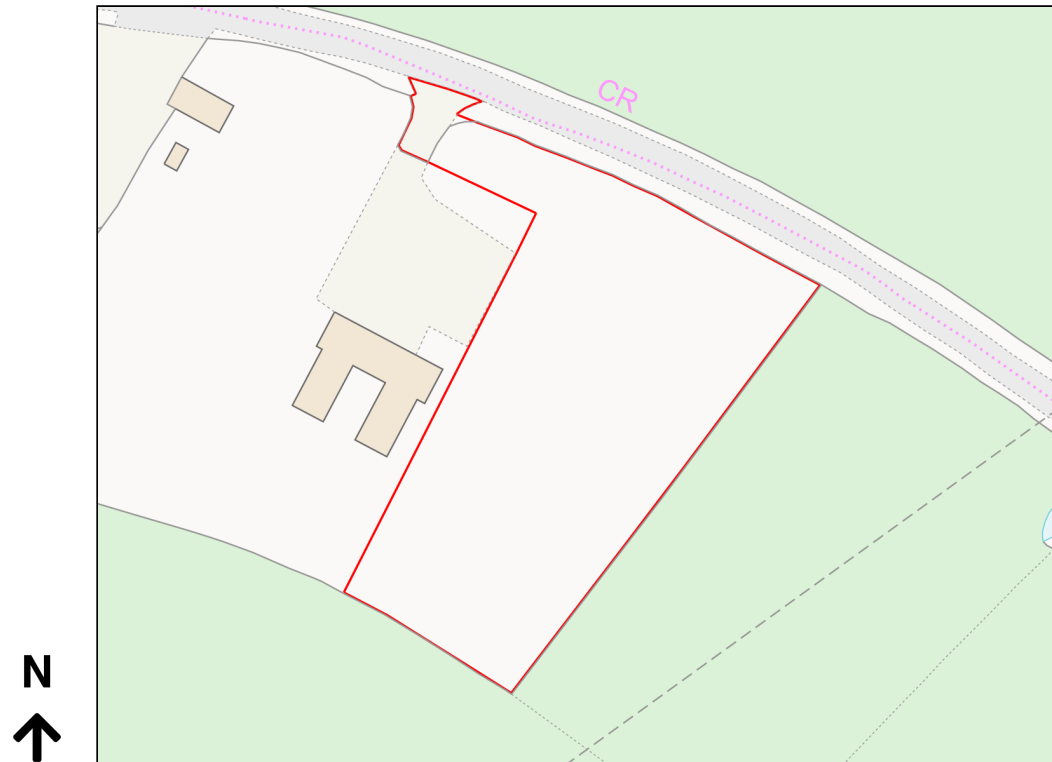

Location Plan

Site Address: Fairview, Ashbocking Road, Hemingstone, IP6 9RP

Date Produced: 10-Aug-2023

Scale: 1:1250 @A4

Planning Portal Reference: PP-12375980v1