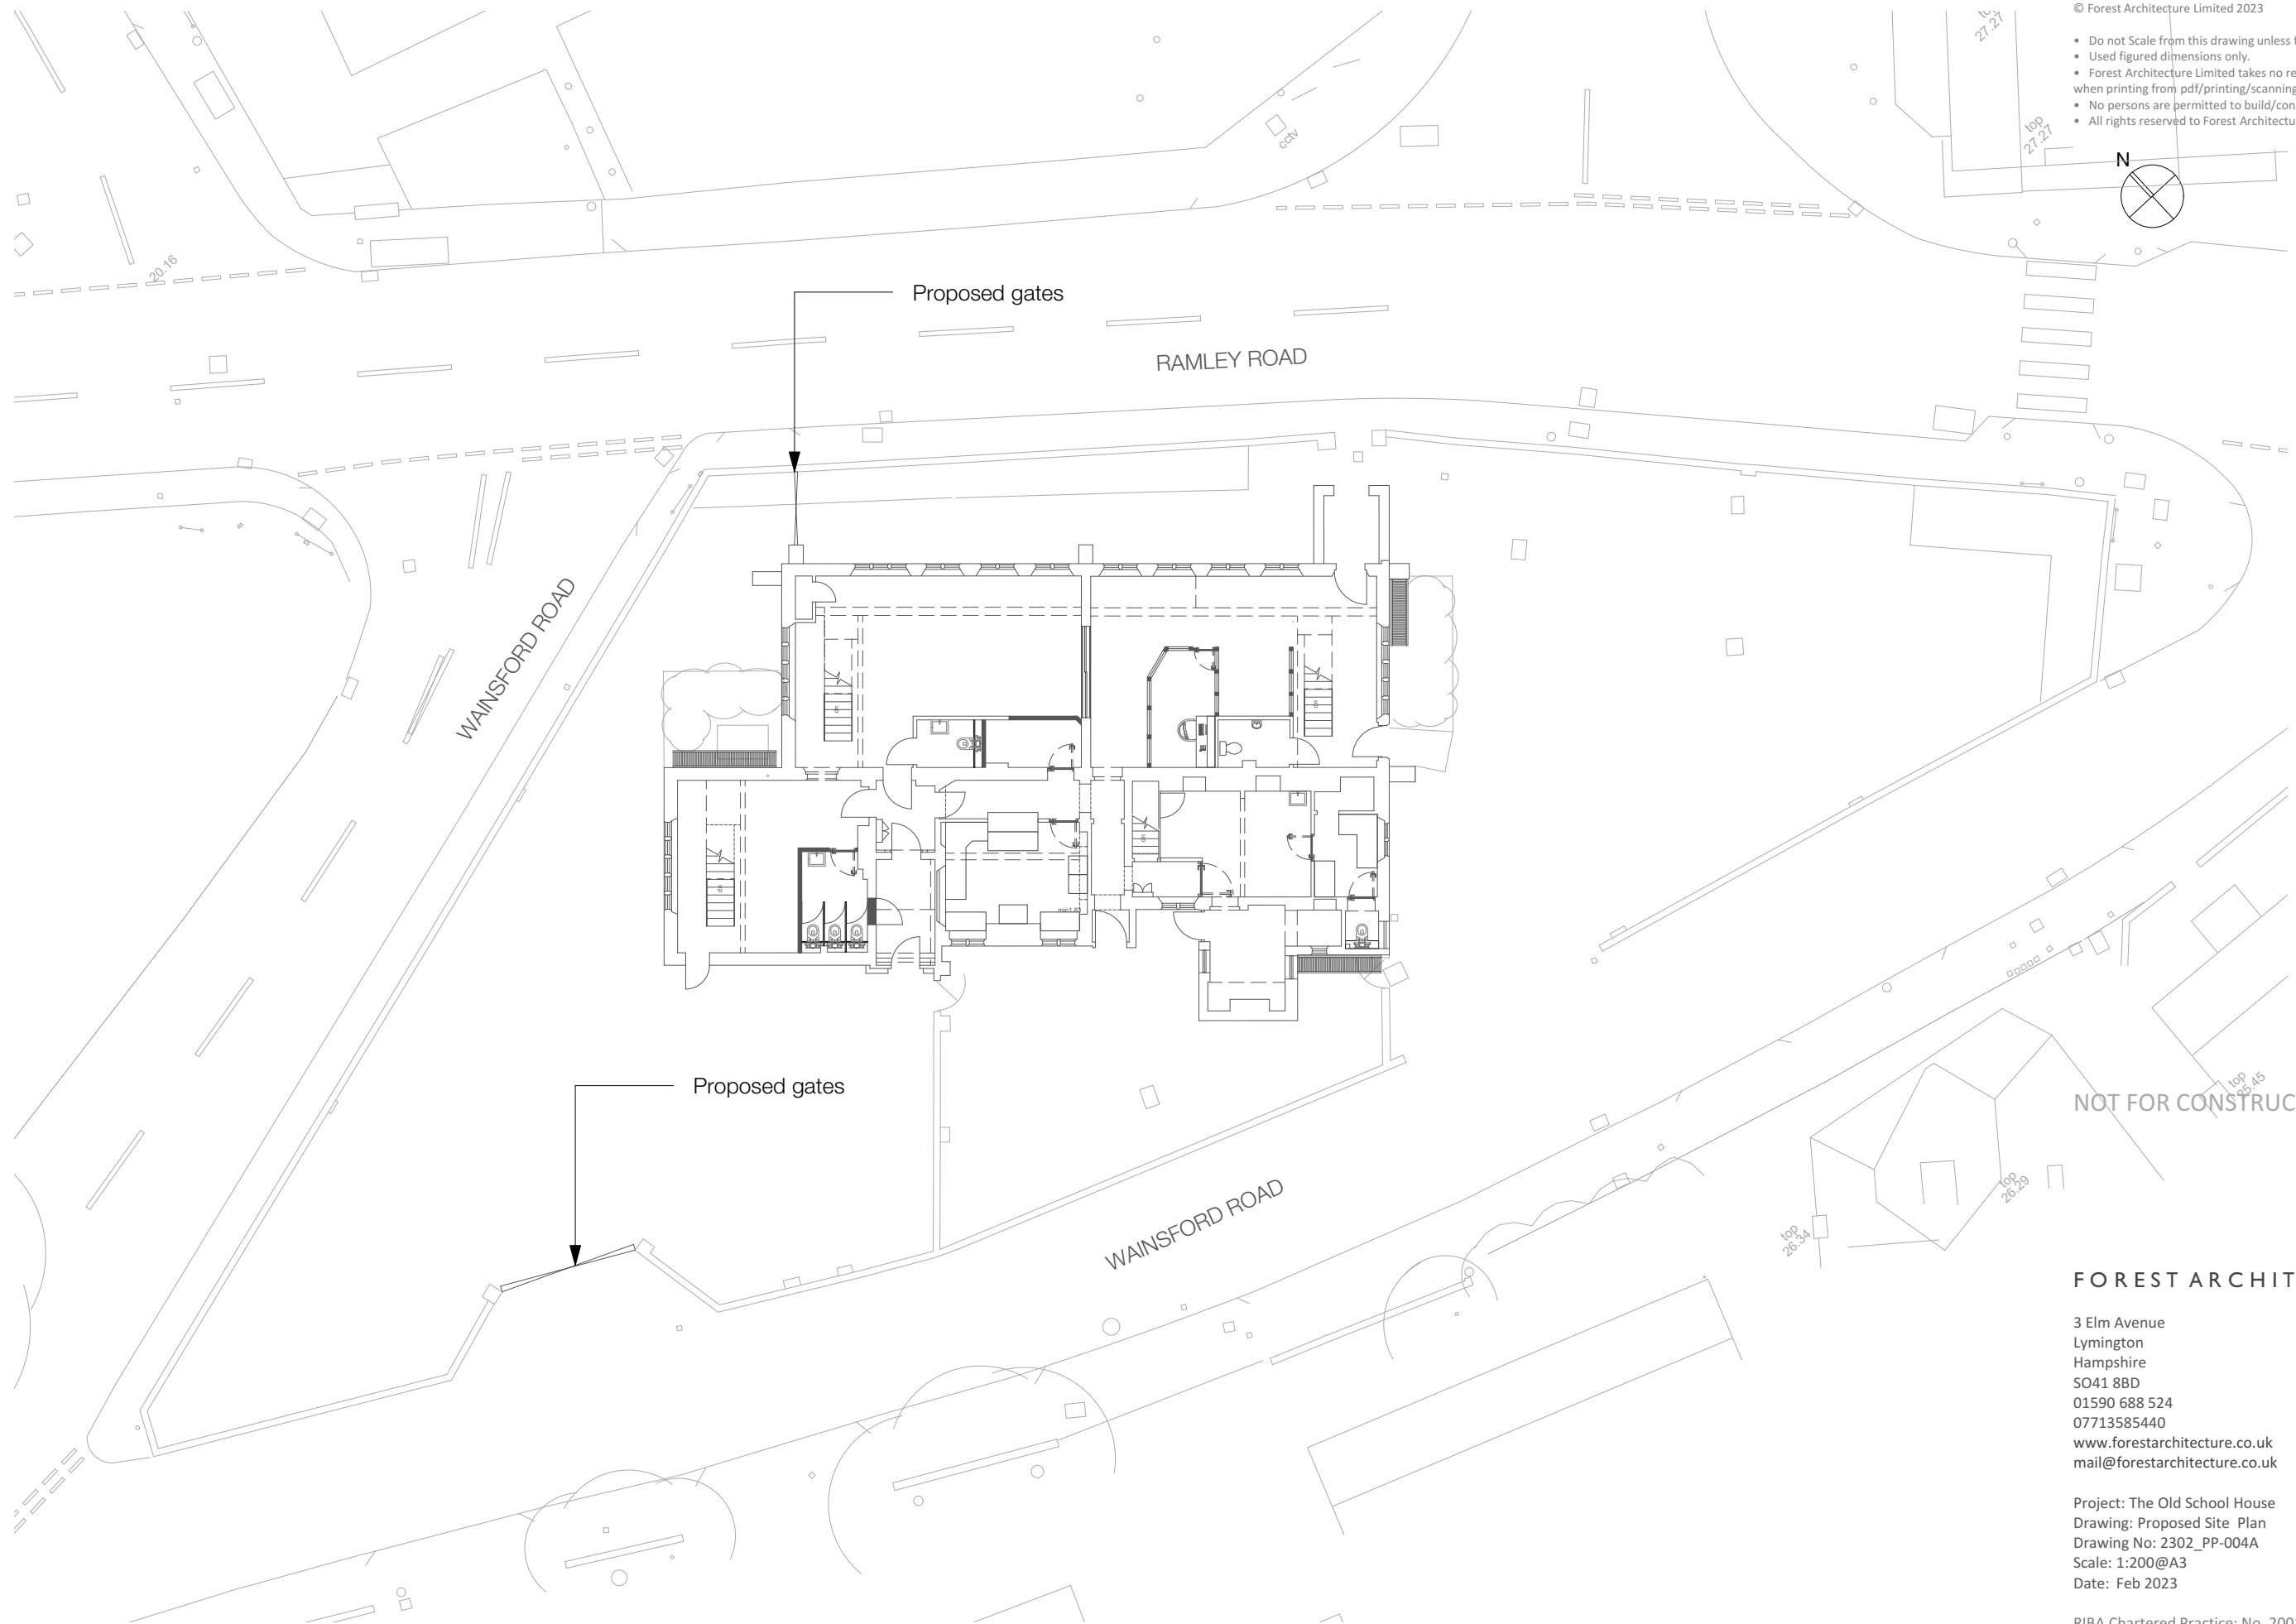

NOT FOR CONSTRUCTION

FOREST ARCHITECTURE

3 Elm Avenue
Lymington
Hampshire
SO41 8BD
01590 688 524
07713585440
www.forestarchitecture.co.uk
mail@forestarchitecture.co.uk

Project: The Old School House
Drawing: Proposed Site Plan
Drawing No: 2302_PP-004A
Scale: 1:200@A3
Date: Feb 2023