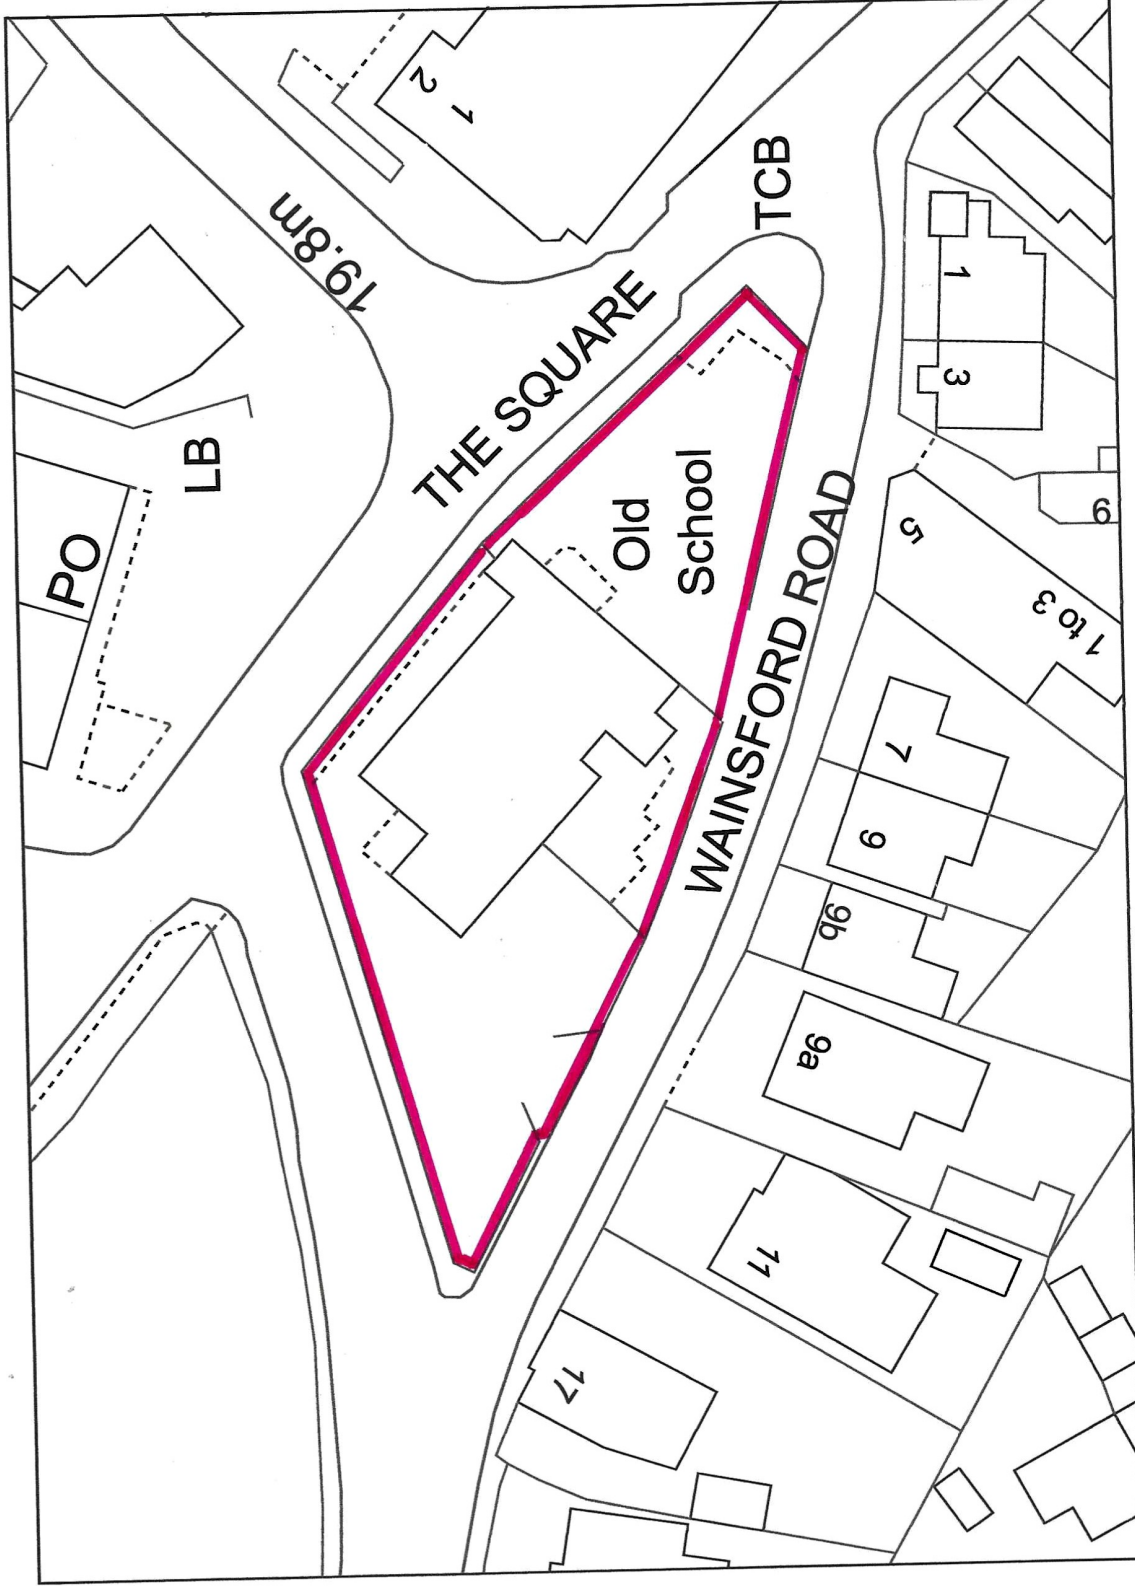

The Old School, The Square,  
Pennington, SO41 8GN

Map Information

Scale: 1:500  
Date: 11/05/2023  
Reference: BHP/227  
Order No: 2751692

This product includes mapping data licensed from Ordnance Survey with the permission of the Controller of HMSO - Crown Copyright and/or database right 2023. All rights reserved. Licence Number 100047514.