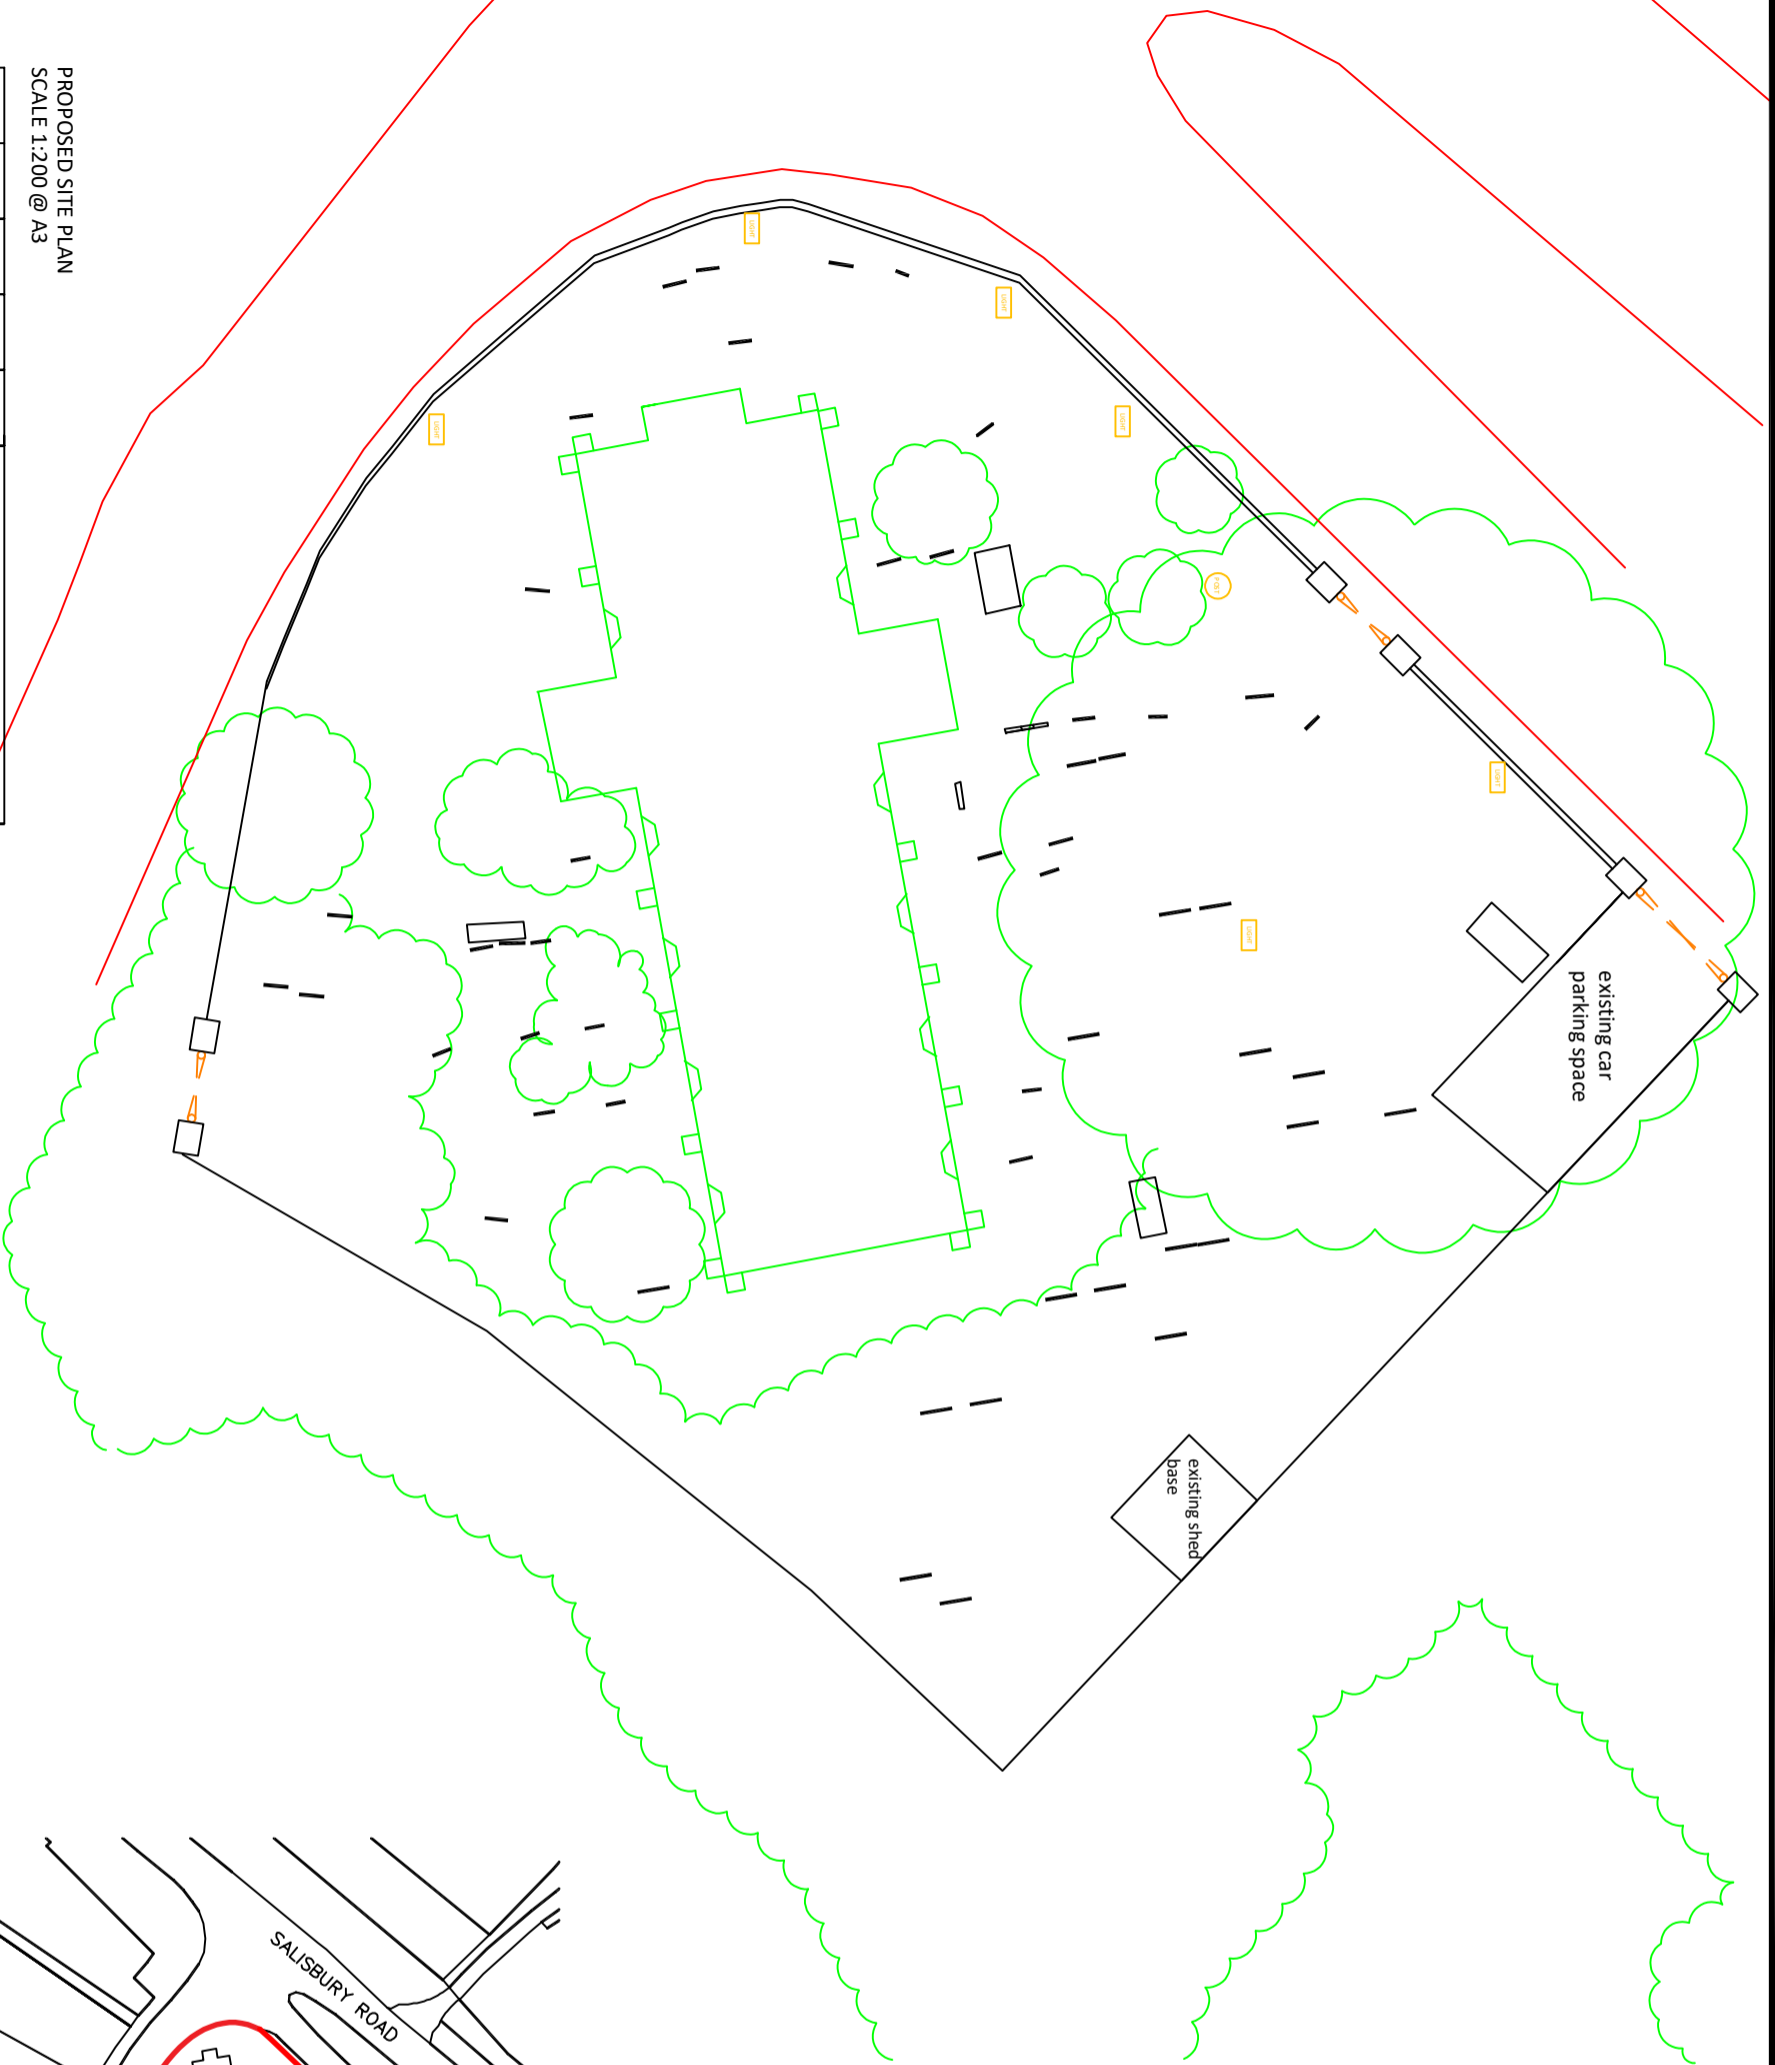

PROPOSED SITE PLAN  
SCALE 1:200 @ A3

LOCATION PLAN  
SCALE 1:1,250 @ A3

Simon Pickett ARCHS		Proposed Location Plan
St Martin's Church, Baler, Ringwood		
St Martin's Church		
July 23		
Ref - 22/24/001/129		