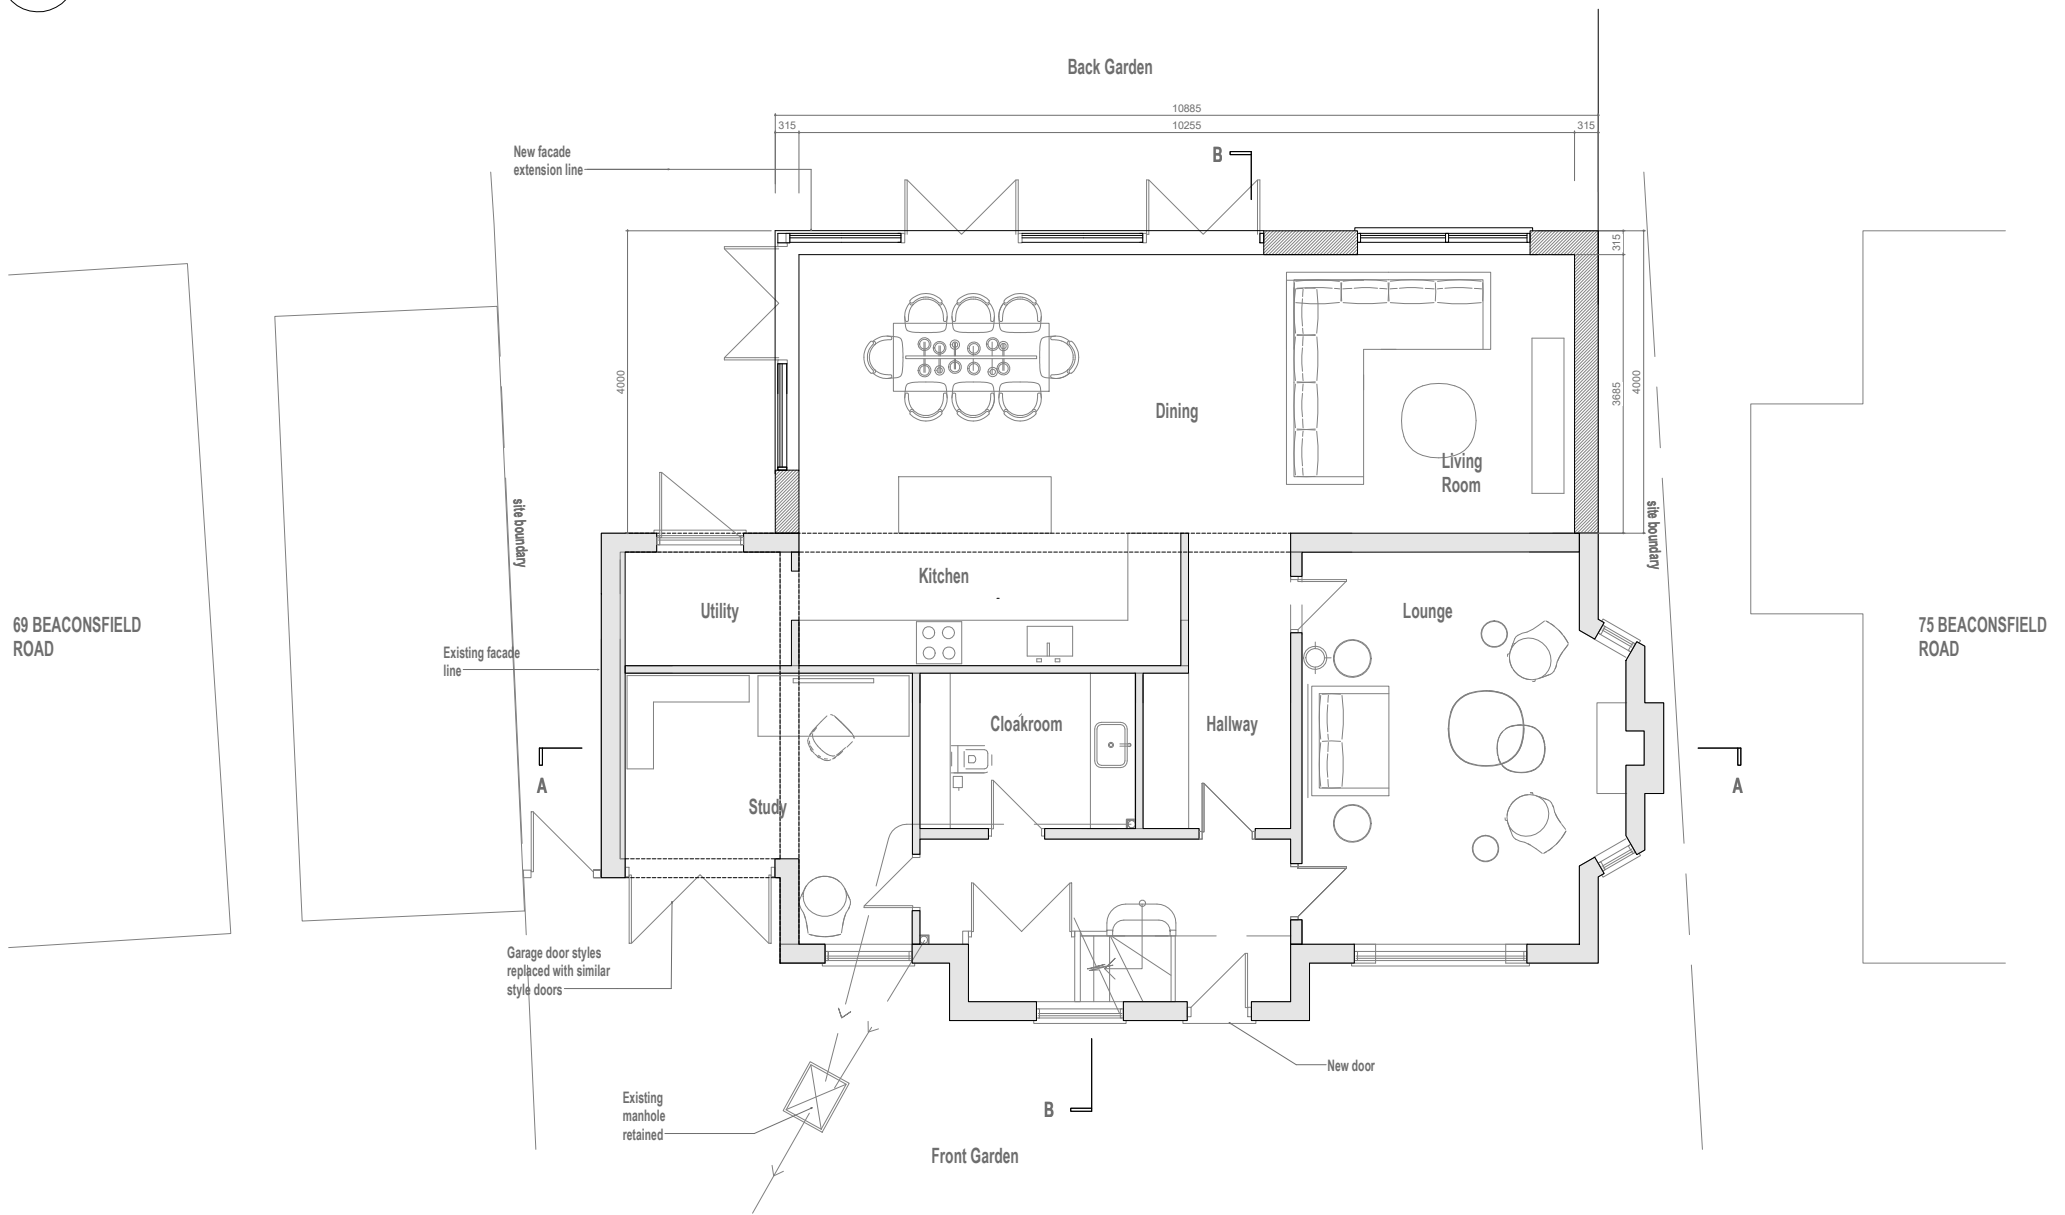

1 PROPOSED - FIRST FLOOR

2 PROPOSED - GROUND FLOOR

Drawing Title: PROPOSED - GROUND & FIRST FLOOR PLANS			
Drawing No: BR 201	Revision: A	Scale: 1:50 @ A1 1:100 @ A3	Date: 03 October 2023
Project name: 71 Beaconsfield Road Blackheath SE37LG			