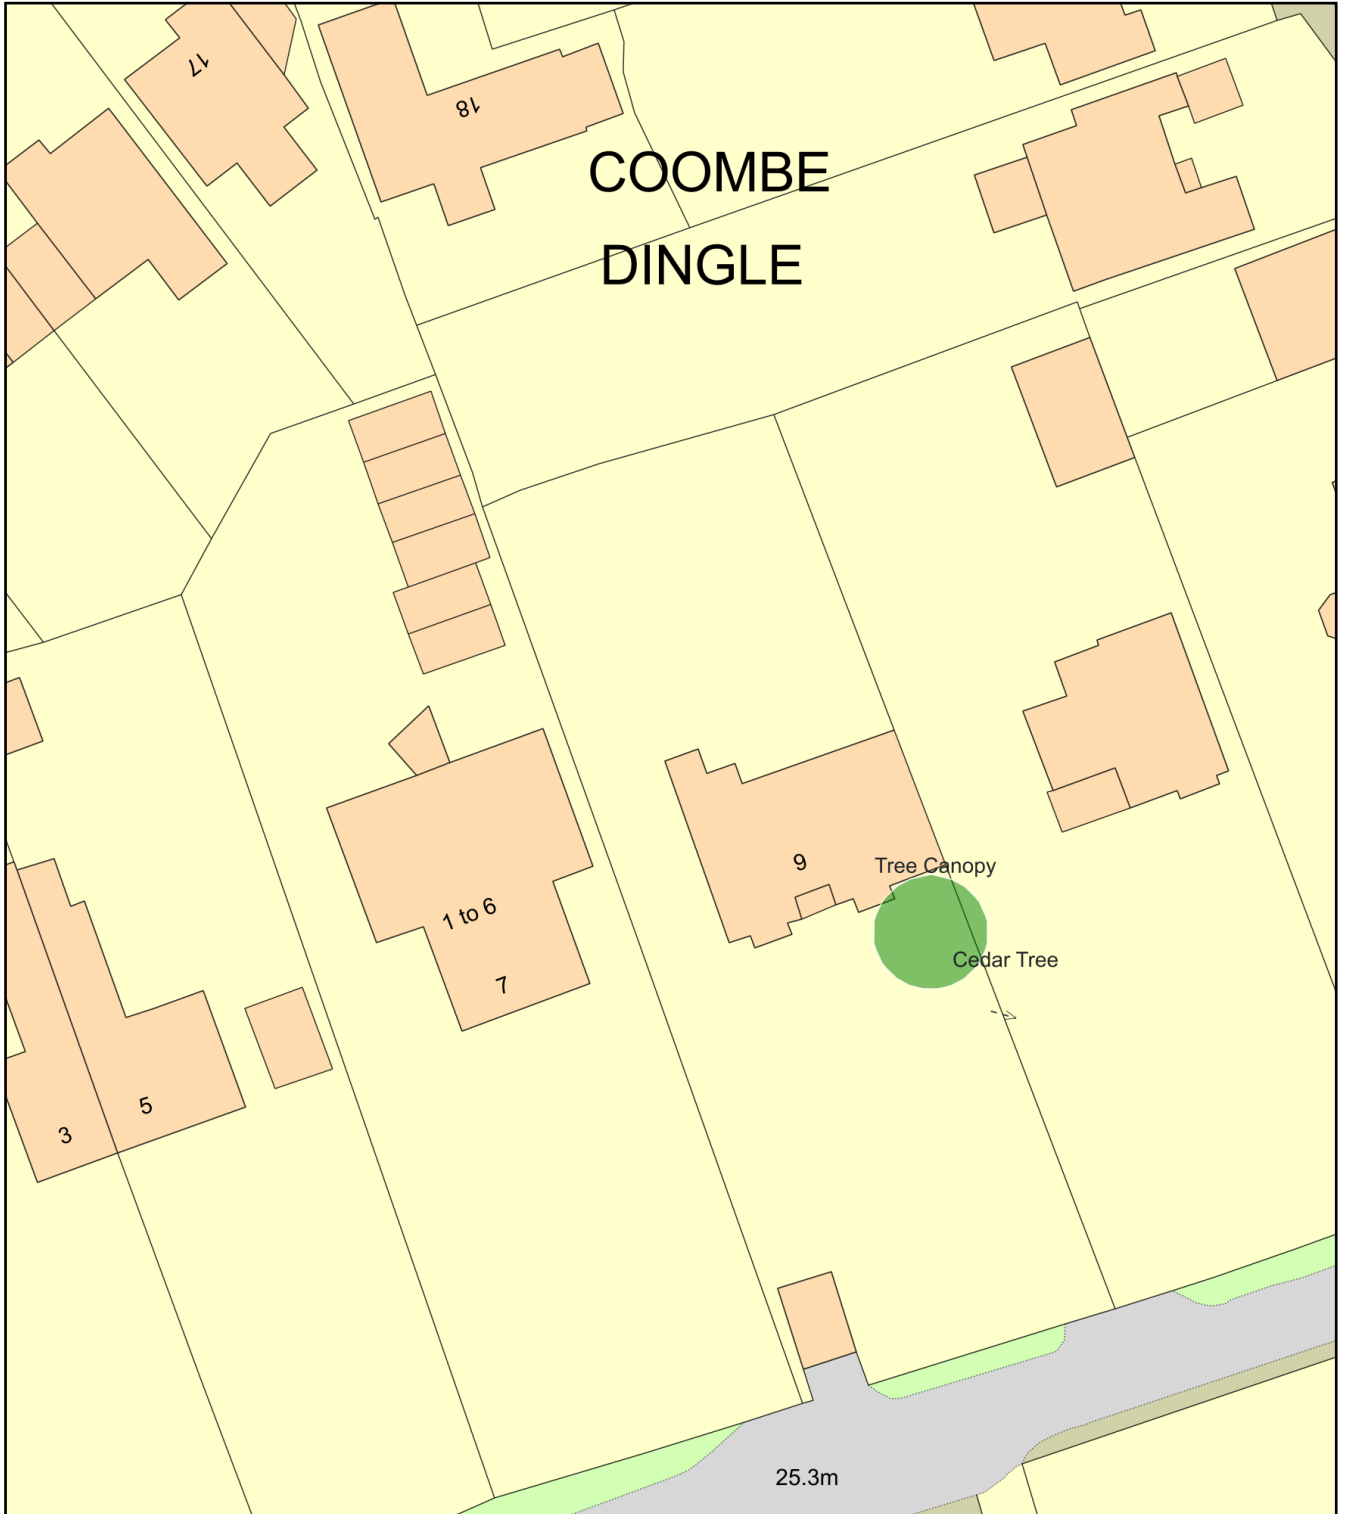

Proposed Cedar Tree to Fell

Plan Produced for: Tim Whittlestone

Date Produced: 21 Oct 2023

Plan Reference Number: TQRQM23294170513006

Scale: 1:500 @ A4