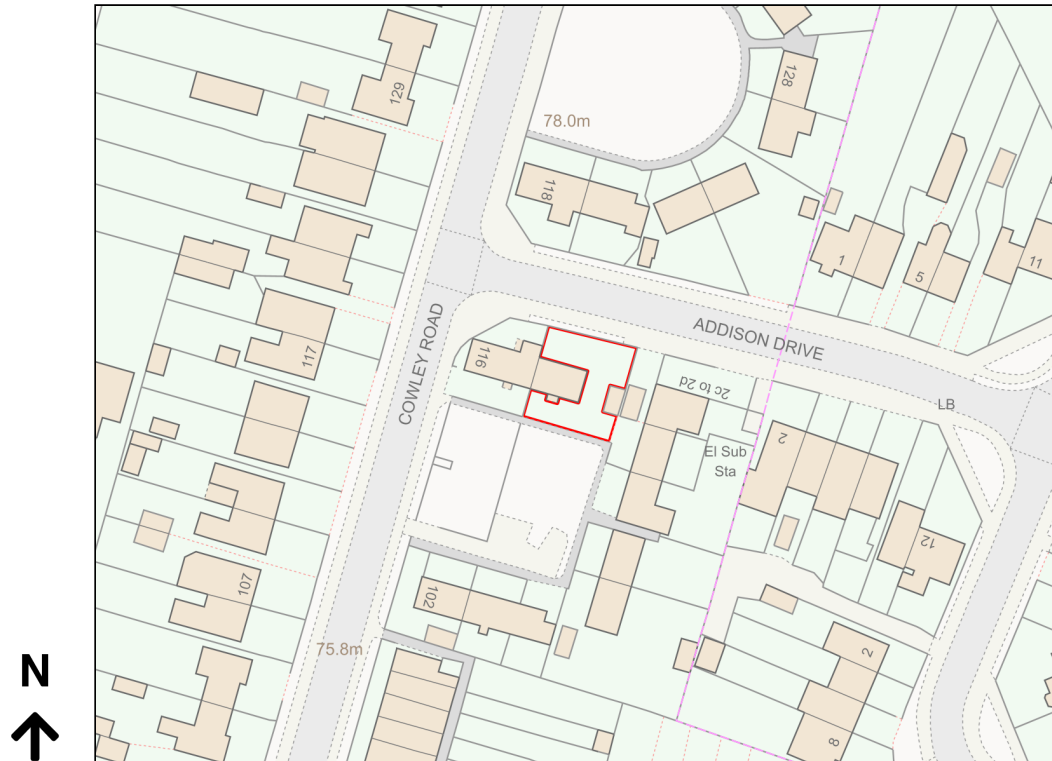

# Location Plan

Site Address: 114, Cowley Road, Littlemore, Oxford, OX4 3TJ

Date Produced: 10-Aug-2023

Scale: 1:1250 @A4

Planning Portal Reference: PP-12375622v1