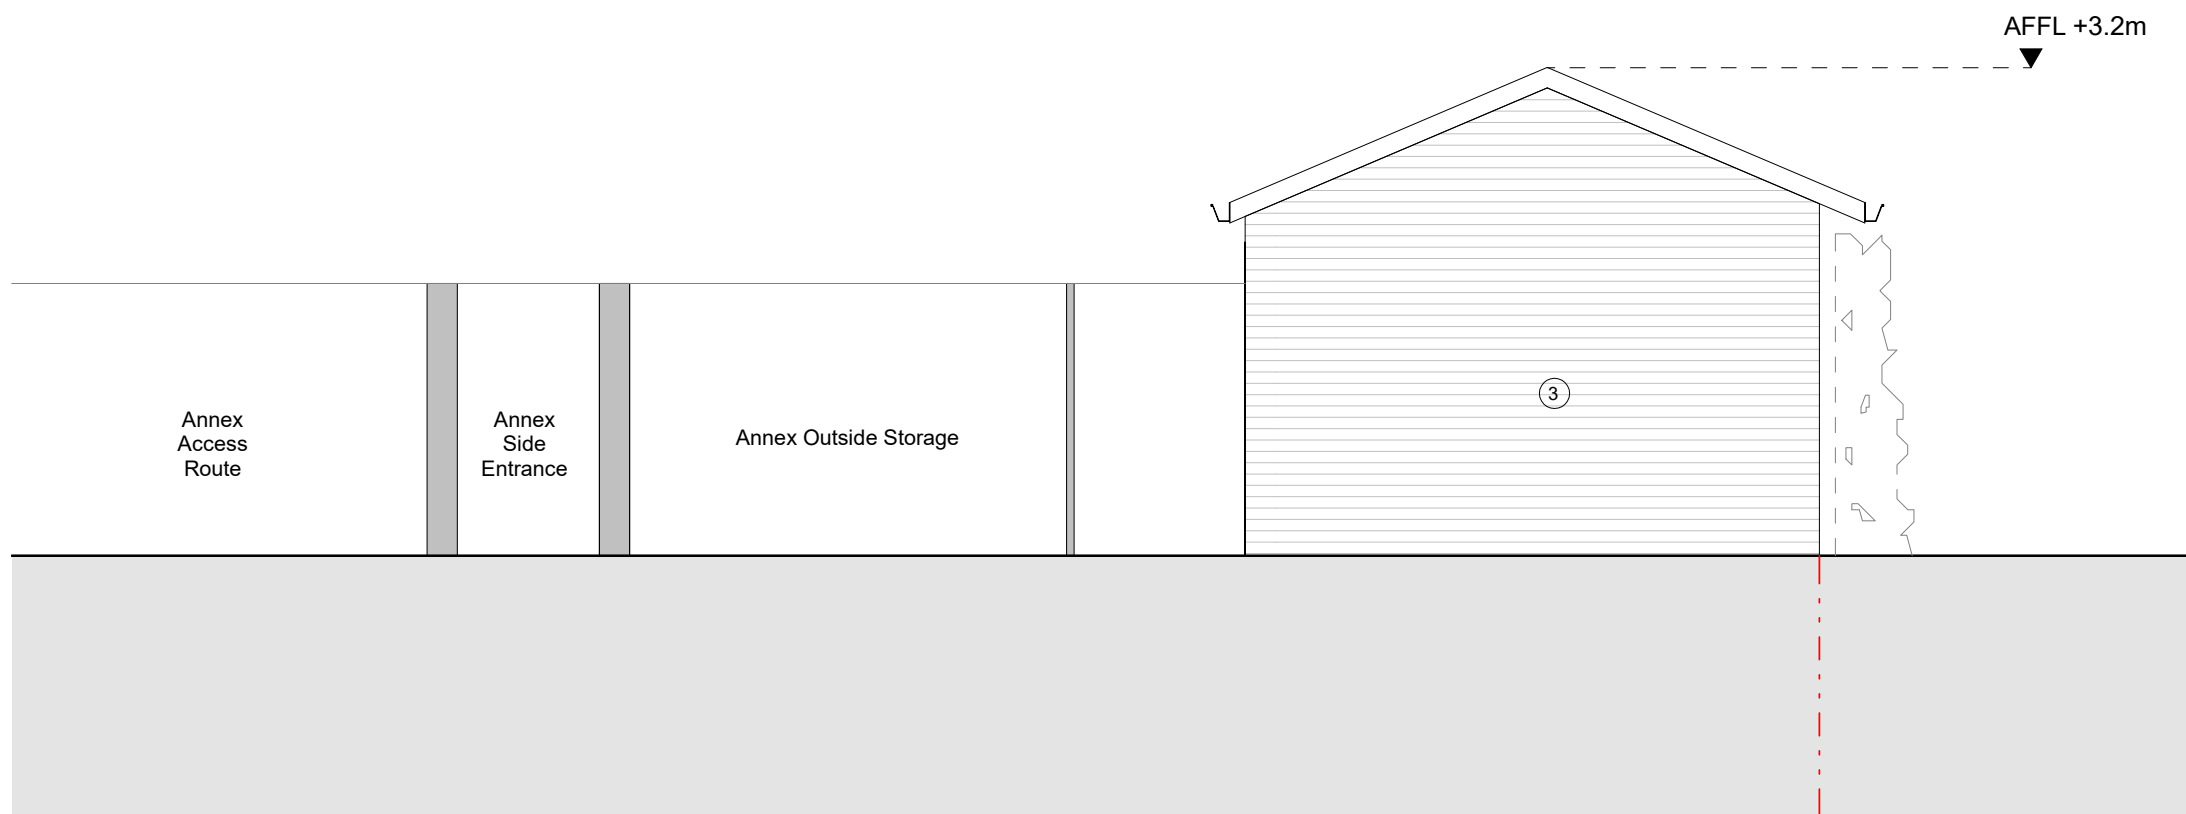

01 North Elevation

02 East Elevation

- key
- ① Tile - Brown
  - ② Render - White
  - ③ Render - Natural
  - ④ PVC - White

--- site boundary

revision  
01 04/05/23 Planning

job title  
BANBURY ROAD  
drawing title / location  
GA ELEVATIONS - NORTH & EAST

drawn by KJ	scale 1 : 50@A3	status PLANNING
----------------	--------------------	--------------------

project 23001	drawing no. (00)_202
------------------	-------------------------