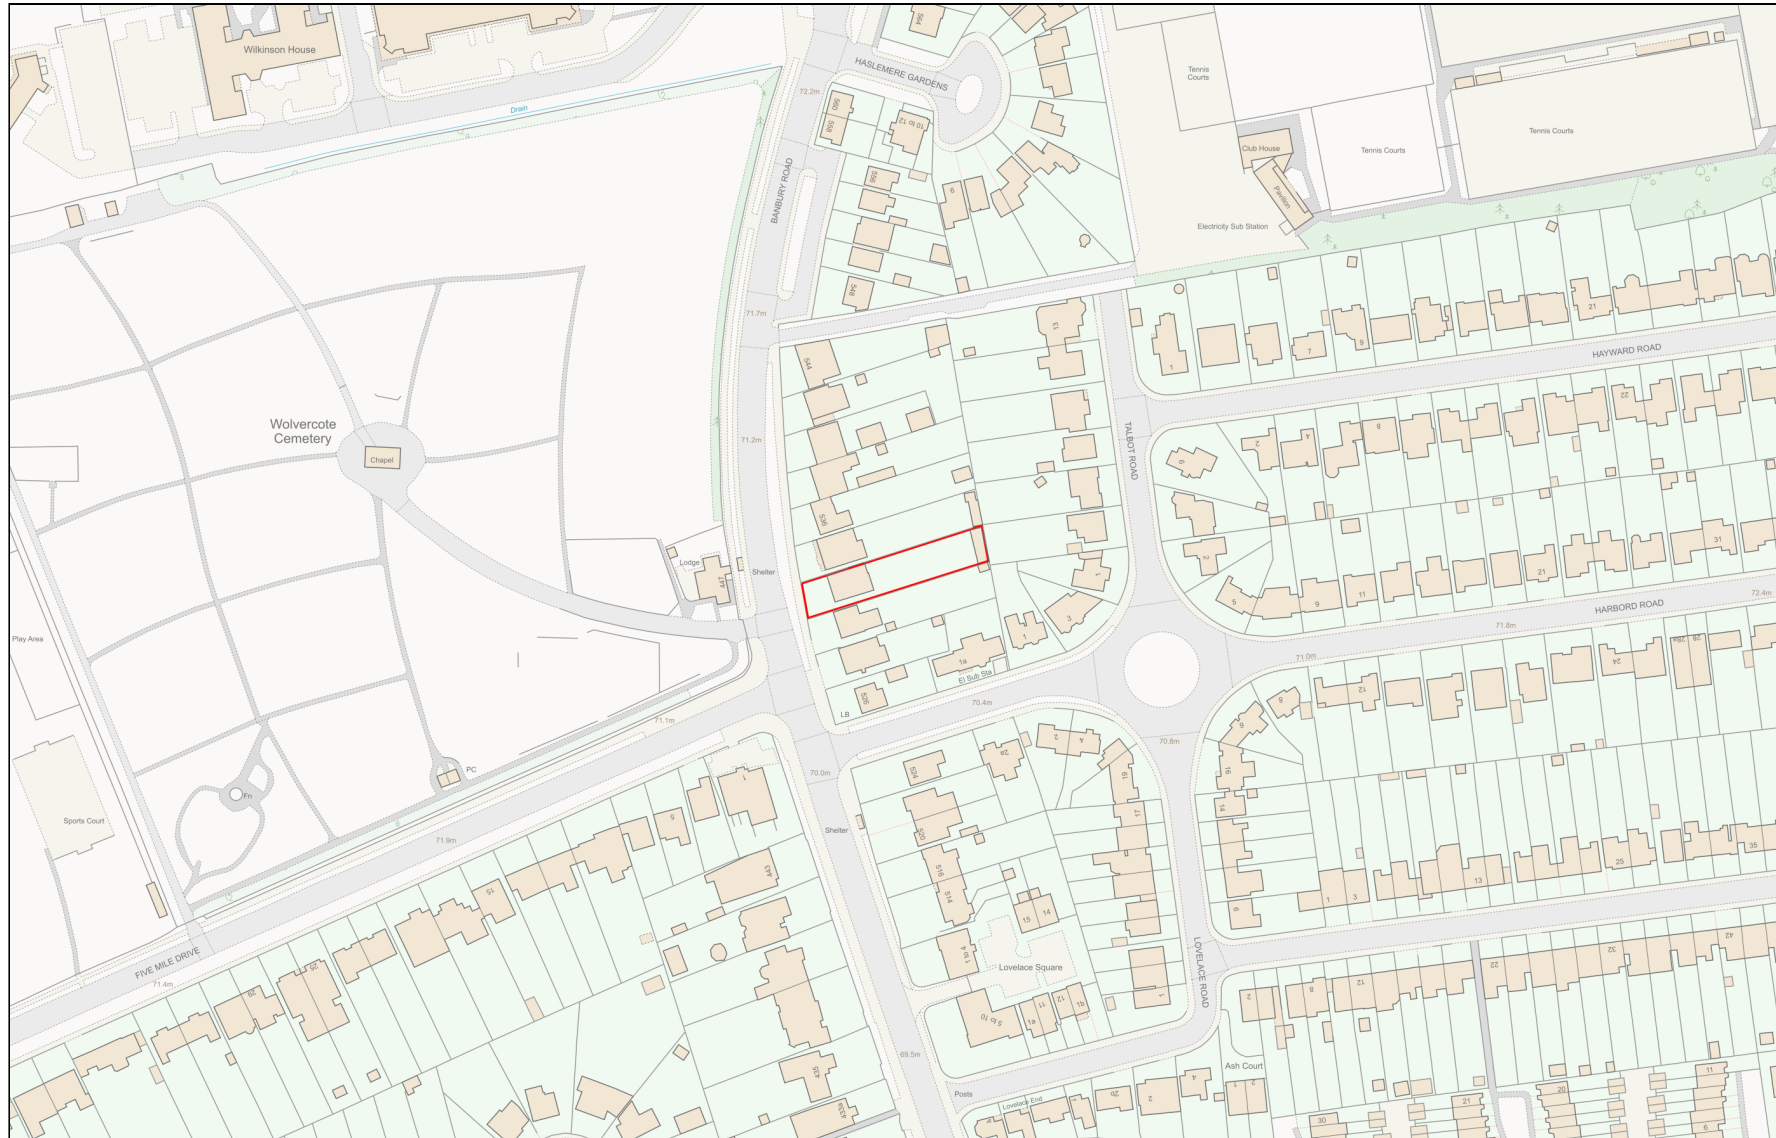

Location Plan

Site Address: 532, Banbury Road, Oxford, OX2 8EG

Date Produced: 04-May-2023

Scale: 1:2500 @A4

Planning Portal Reference: PP-12137502v1