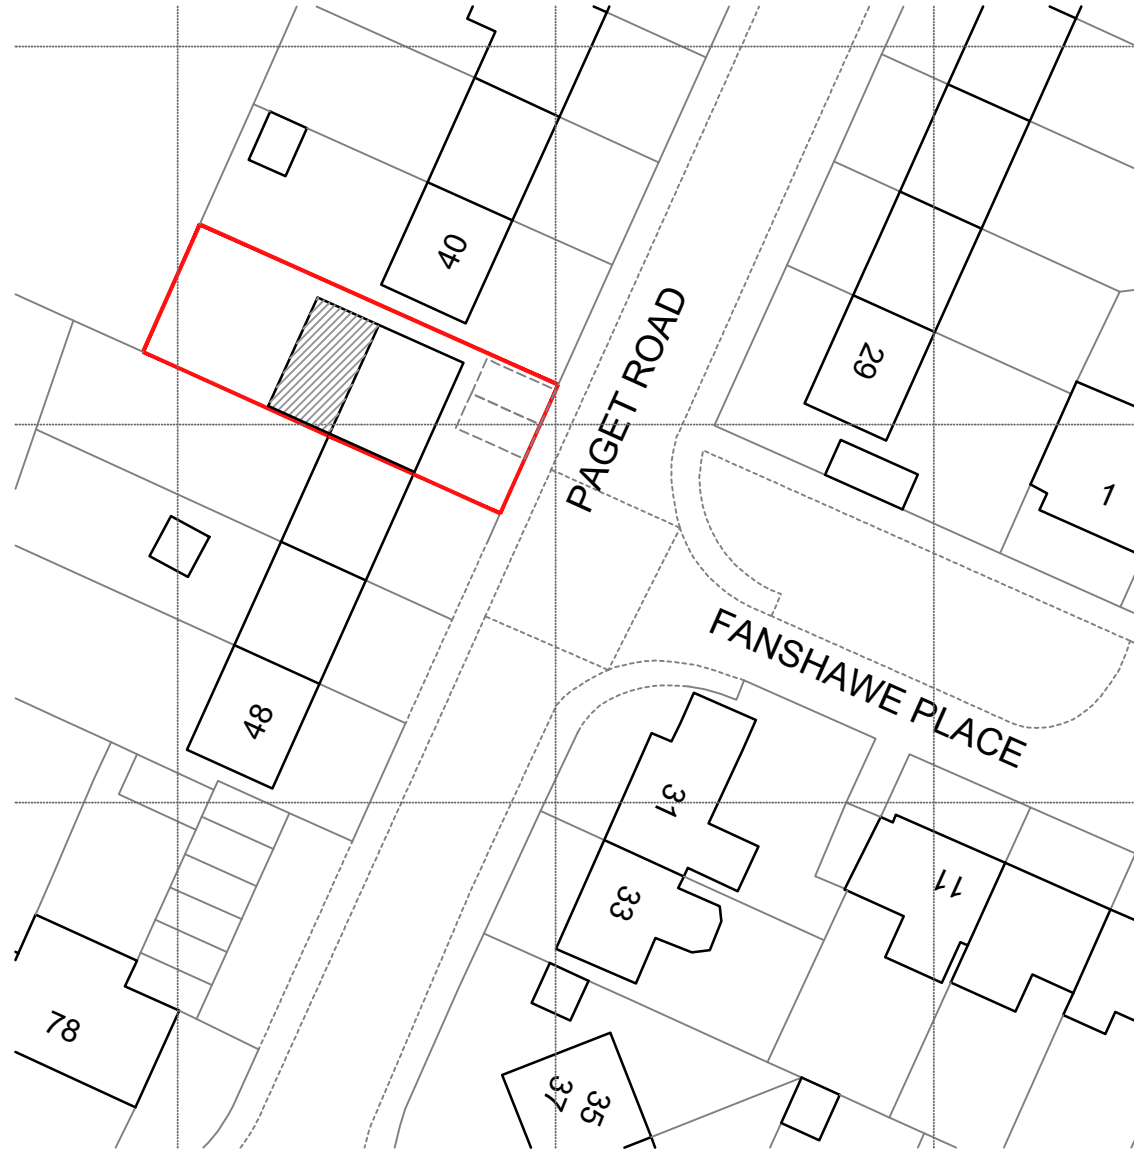

LOCATION PLAN
SCALE 1:1250

BLOCK PLAN
SCALE 1:500

PROJECT:	42 PAGET ROAD OXFORD OX4 2TD	DRAWING TITLE	BLOCK AND LOCATION PLANS		CREATIVE DESIGN AND STRUCTURE	HENSON HOUSE NEWTOWN ROAD HENLEY-ON-THAMES RG9 1HG Tel 01491 411922	DRAWING NO.	20323-03	REV.
			SCALE: AS STATED	DATE: OCT 2023					