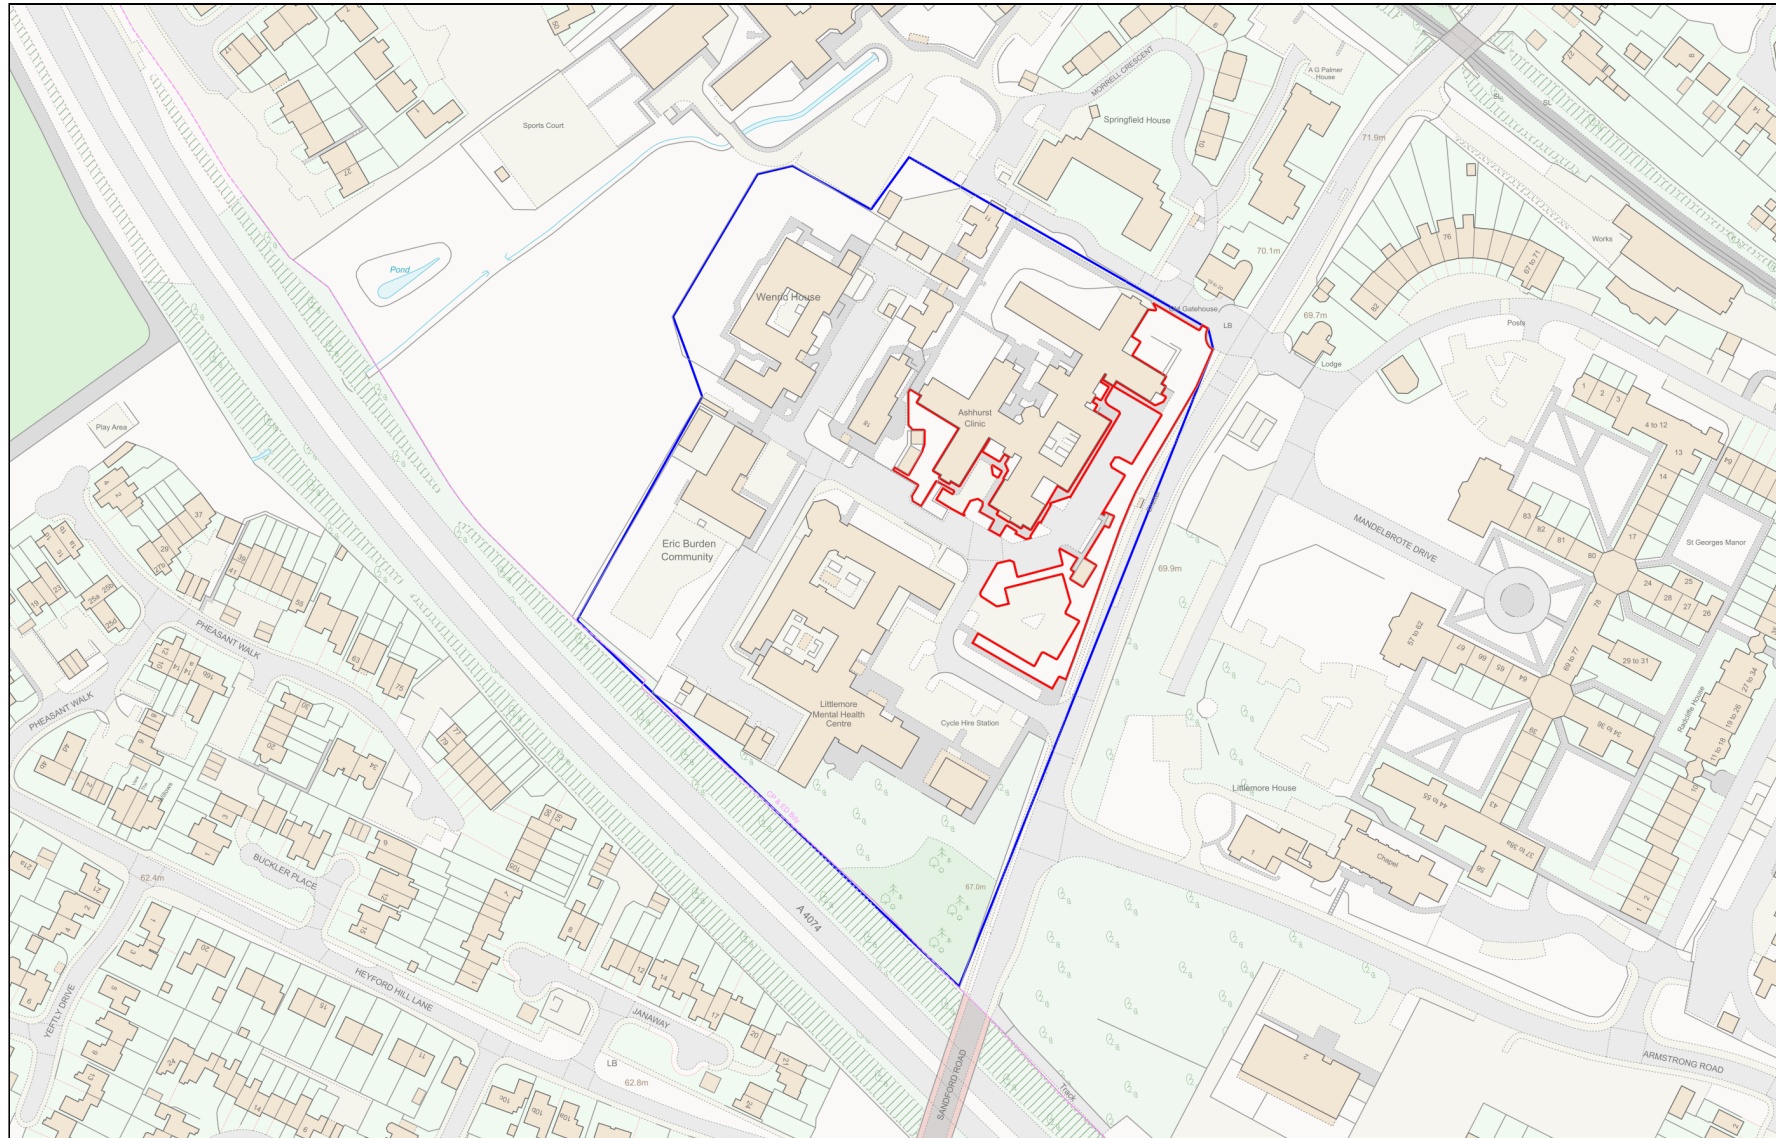

Location Plan

Site Address: Littlemore Mental Health Centre, Sandford Road, Littlemore, Oxford, OX4 4XN

Date Produced: 17-Oct-2023

Scale: 1:2500 @A4

Planning Portal Reference: PP-12537028v1