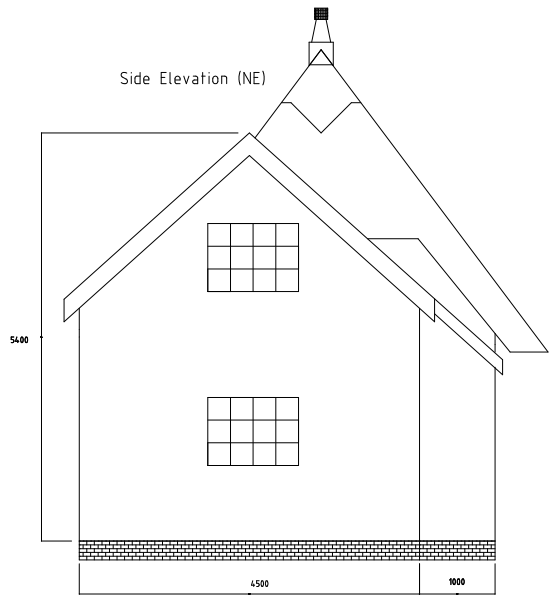

Roof Plan

Side Elevation (NE)

Side Elevation (SW)

The Thatched Cottage
Cambridge Road
Quendon
Saffron Walden
CB1 3XJ

Proposed Side Elevations
and Roof Plan v2

22nd October 2023

Scale 1:100 @A4

All heights are referenced
to the internal down stairs
floor level, due to variations
in site (front to back).