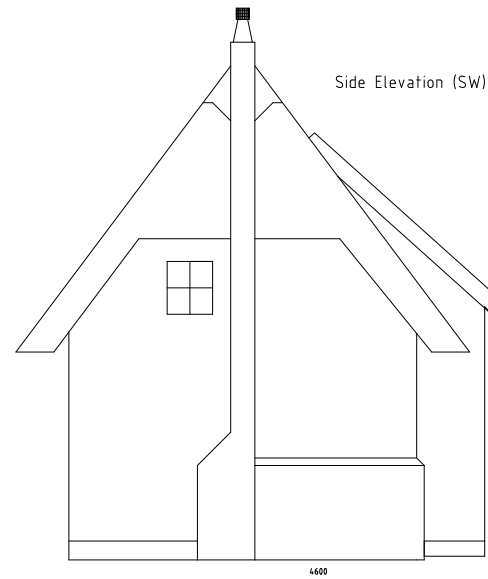

Roof Plan

Side Elevation (NE)

Side Elevation (SW)

The Thatched Cottage
Cambridge Road
Quendon
Saffron Walden
CB1 3XJ

Proposed Side Elevations
and Roof Plan v2

22nd October 2023

Scale 1:100 @A4

All heights are referenced
to the internal down stairs
floor level, due to variations
in site (front to back).