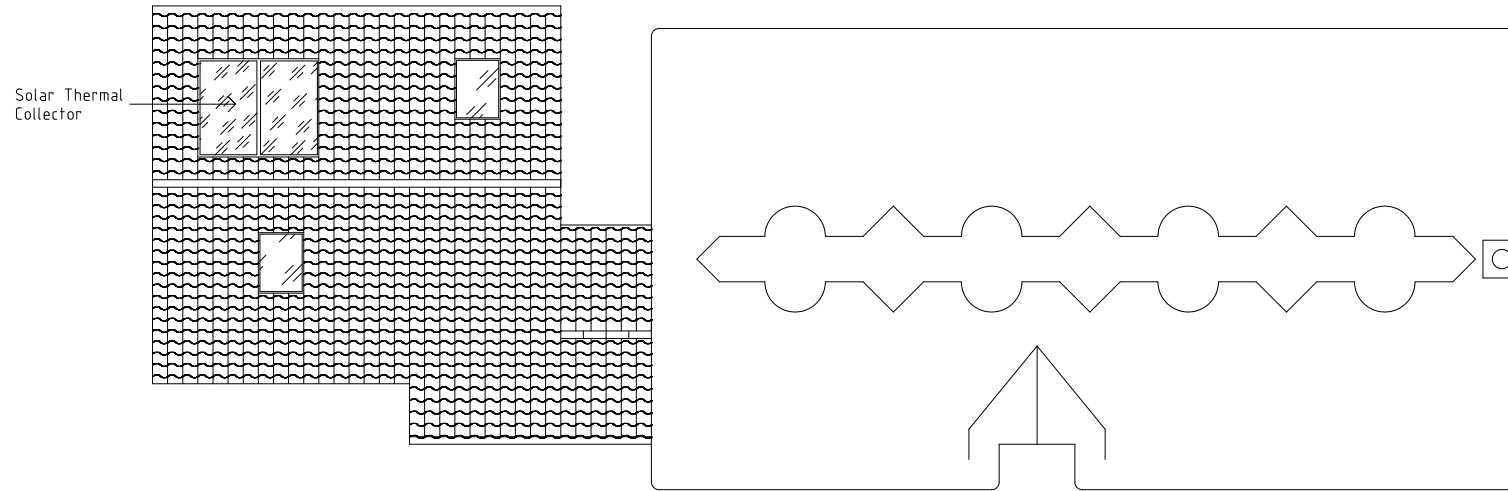

Roof Plan

Side Elevation (NE)

Side Elevation (SW)

The Thatched Cottage
Cambridge Road
Quendon
Saffron Walden
CB1 3XJ

Proposed Side Elevations
and Roof Plan v2

22nd October 2023

Scale 1:100 @A4

All heights are referenced
to the internal down stairs
floor level, due to variations
in site (front to back).