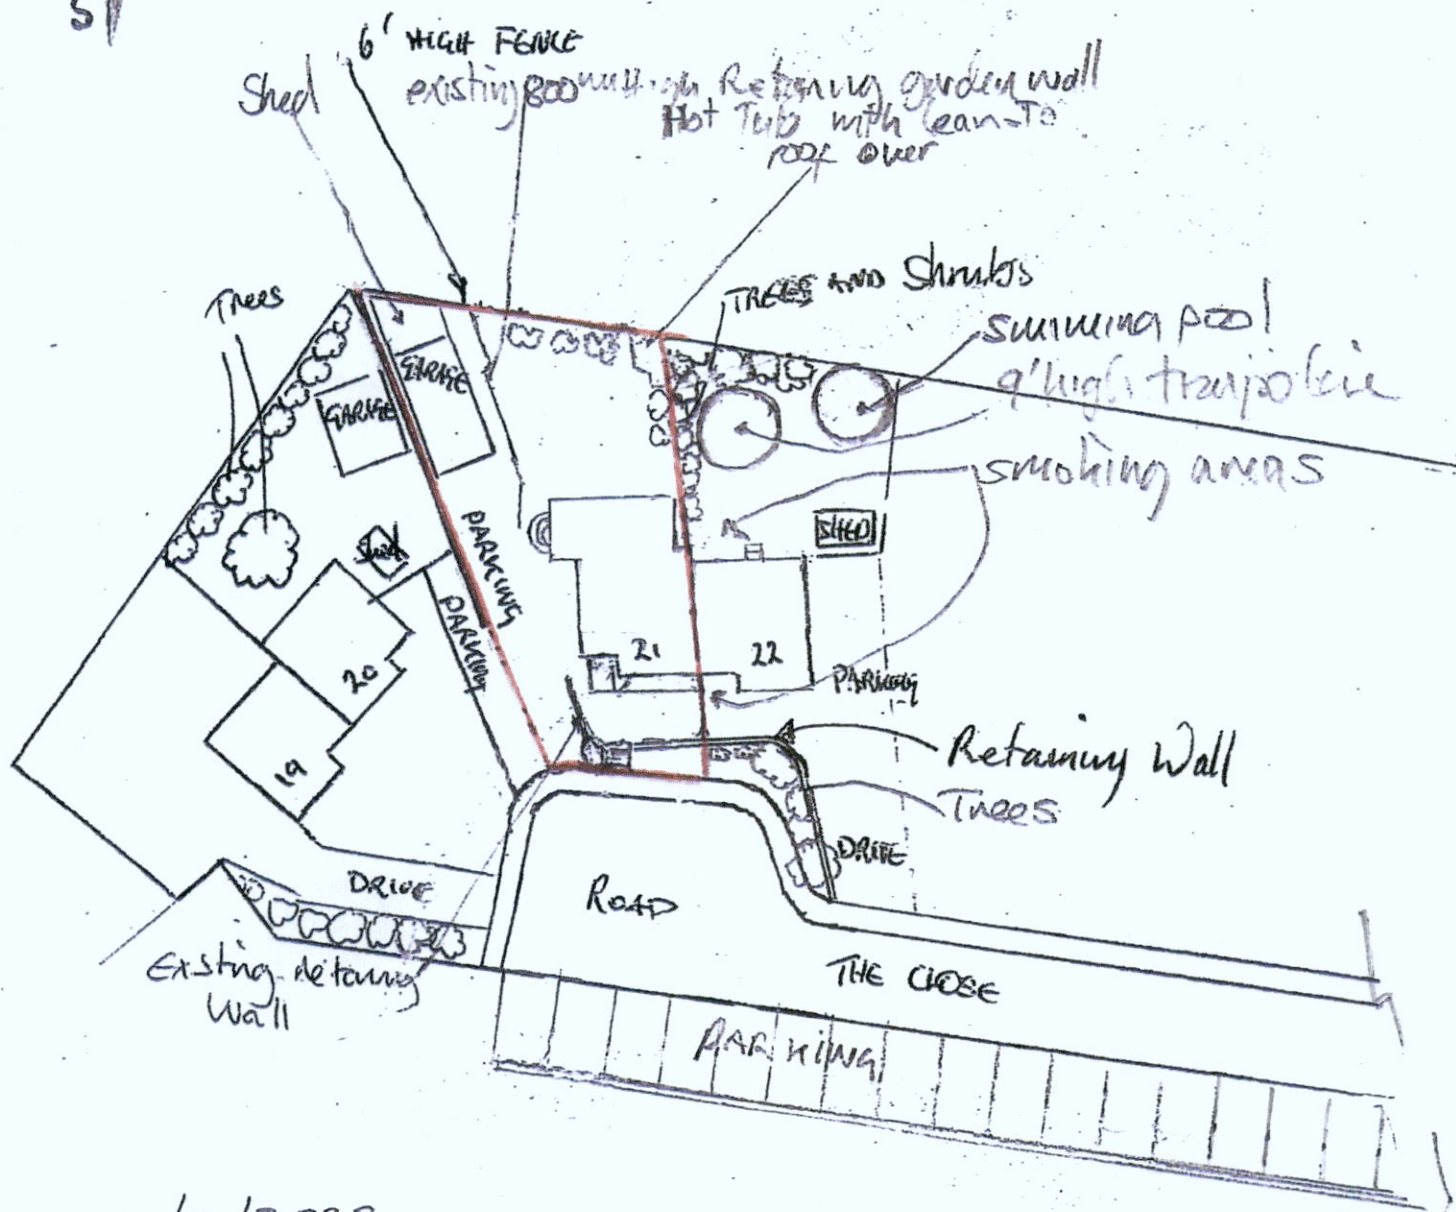

2/

SCALE 1:500

M.D. WRAY BUILDER & DECORATOR

91 The Close, Chequers Hill, Bough Beech, Edenbridge, Kent TN8 7PF

Telephone : (01782) 700610

10/5/2023
Existing property.

21 THE CLOSE
CHEQUERS HILL
BOUGH BEECH
EDENBRIDGE
KENT
TN8 7PF

1:500 scale