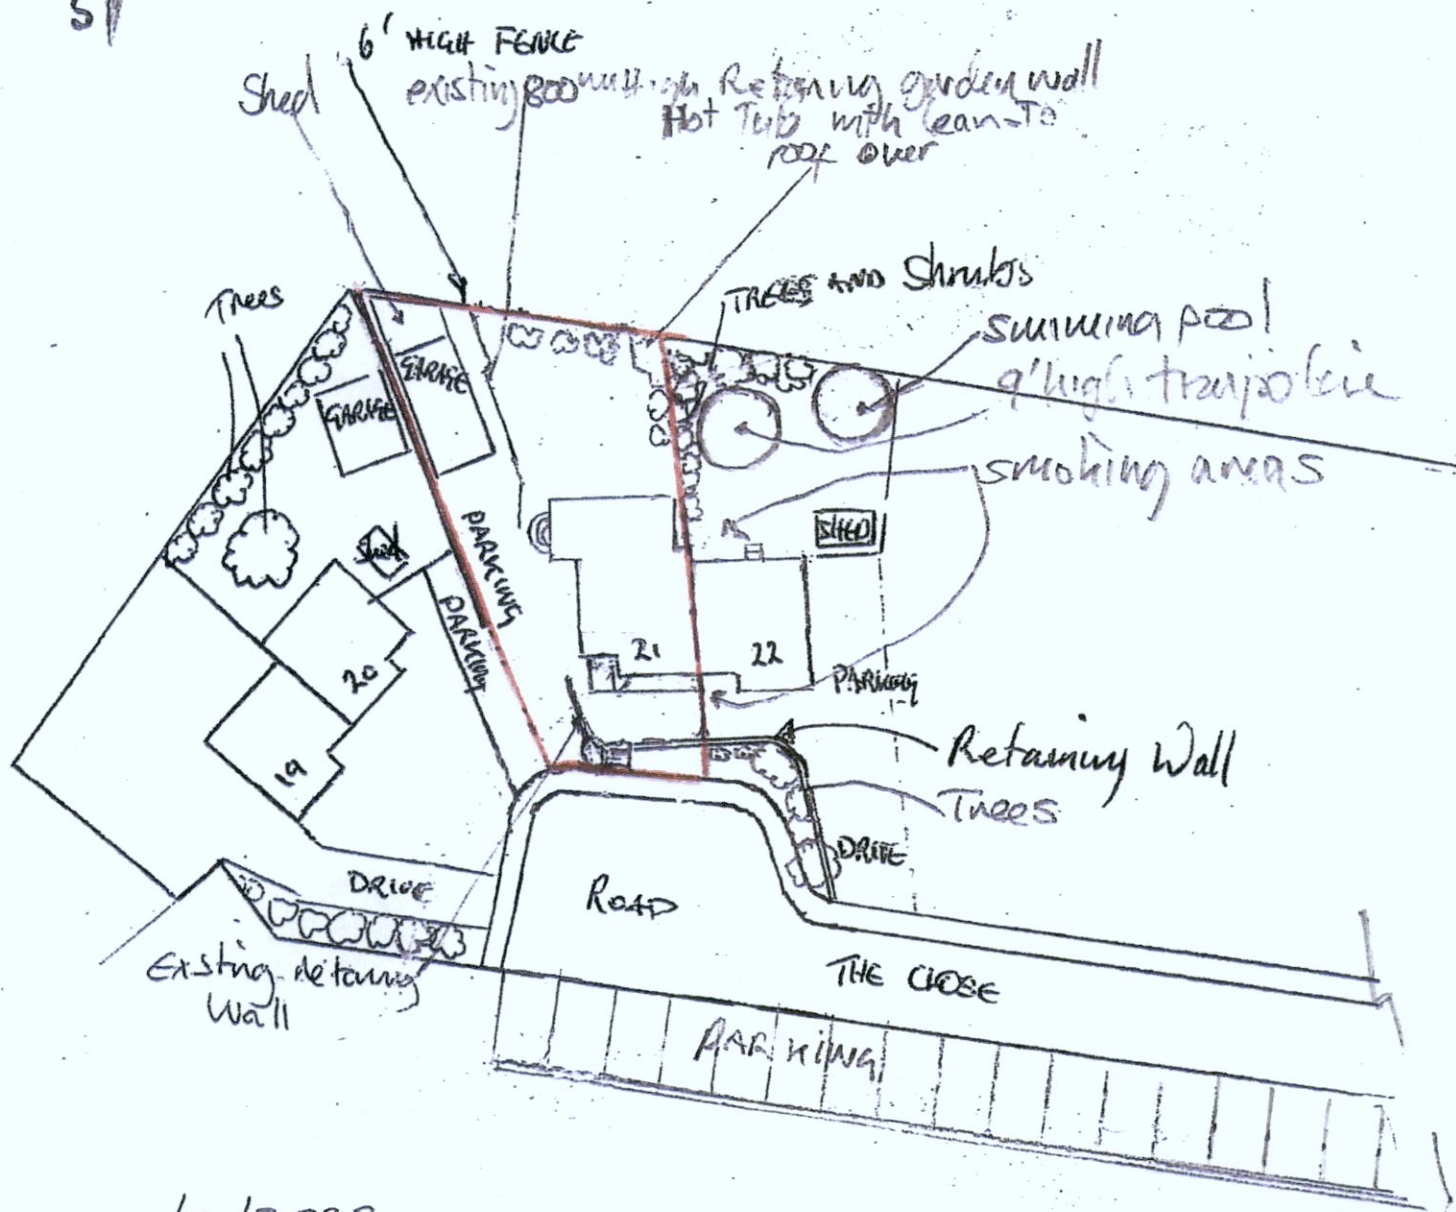

29/9/2023

21 THE CLOSE

CHEQUERS HILL

BOUCH BEACH

EDENBRIDGE

WANT TWS 2PF

Scale 1:1250

2/

SCALE 1:500

M.D. WRAY BUILDER & DECORATOR

91 The Close, Chequers Hill, Bough Beech, Edenbridge, Kent TN8 7PF

Telephone : (01782) 700610

10/5/2023
Existing property.

21 THE CLOSE
CHEQUERS HILL
BOUGH BEECH
EDENBRIDGE
KENT
TN8 7PF

1:500 scale