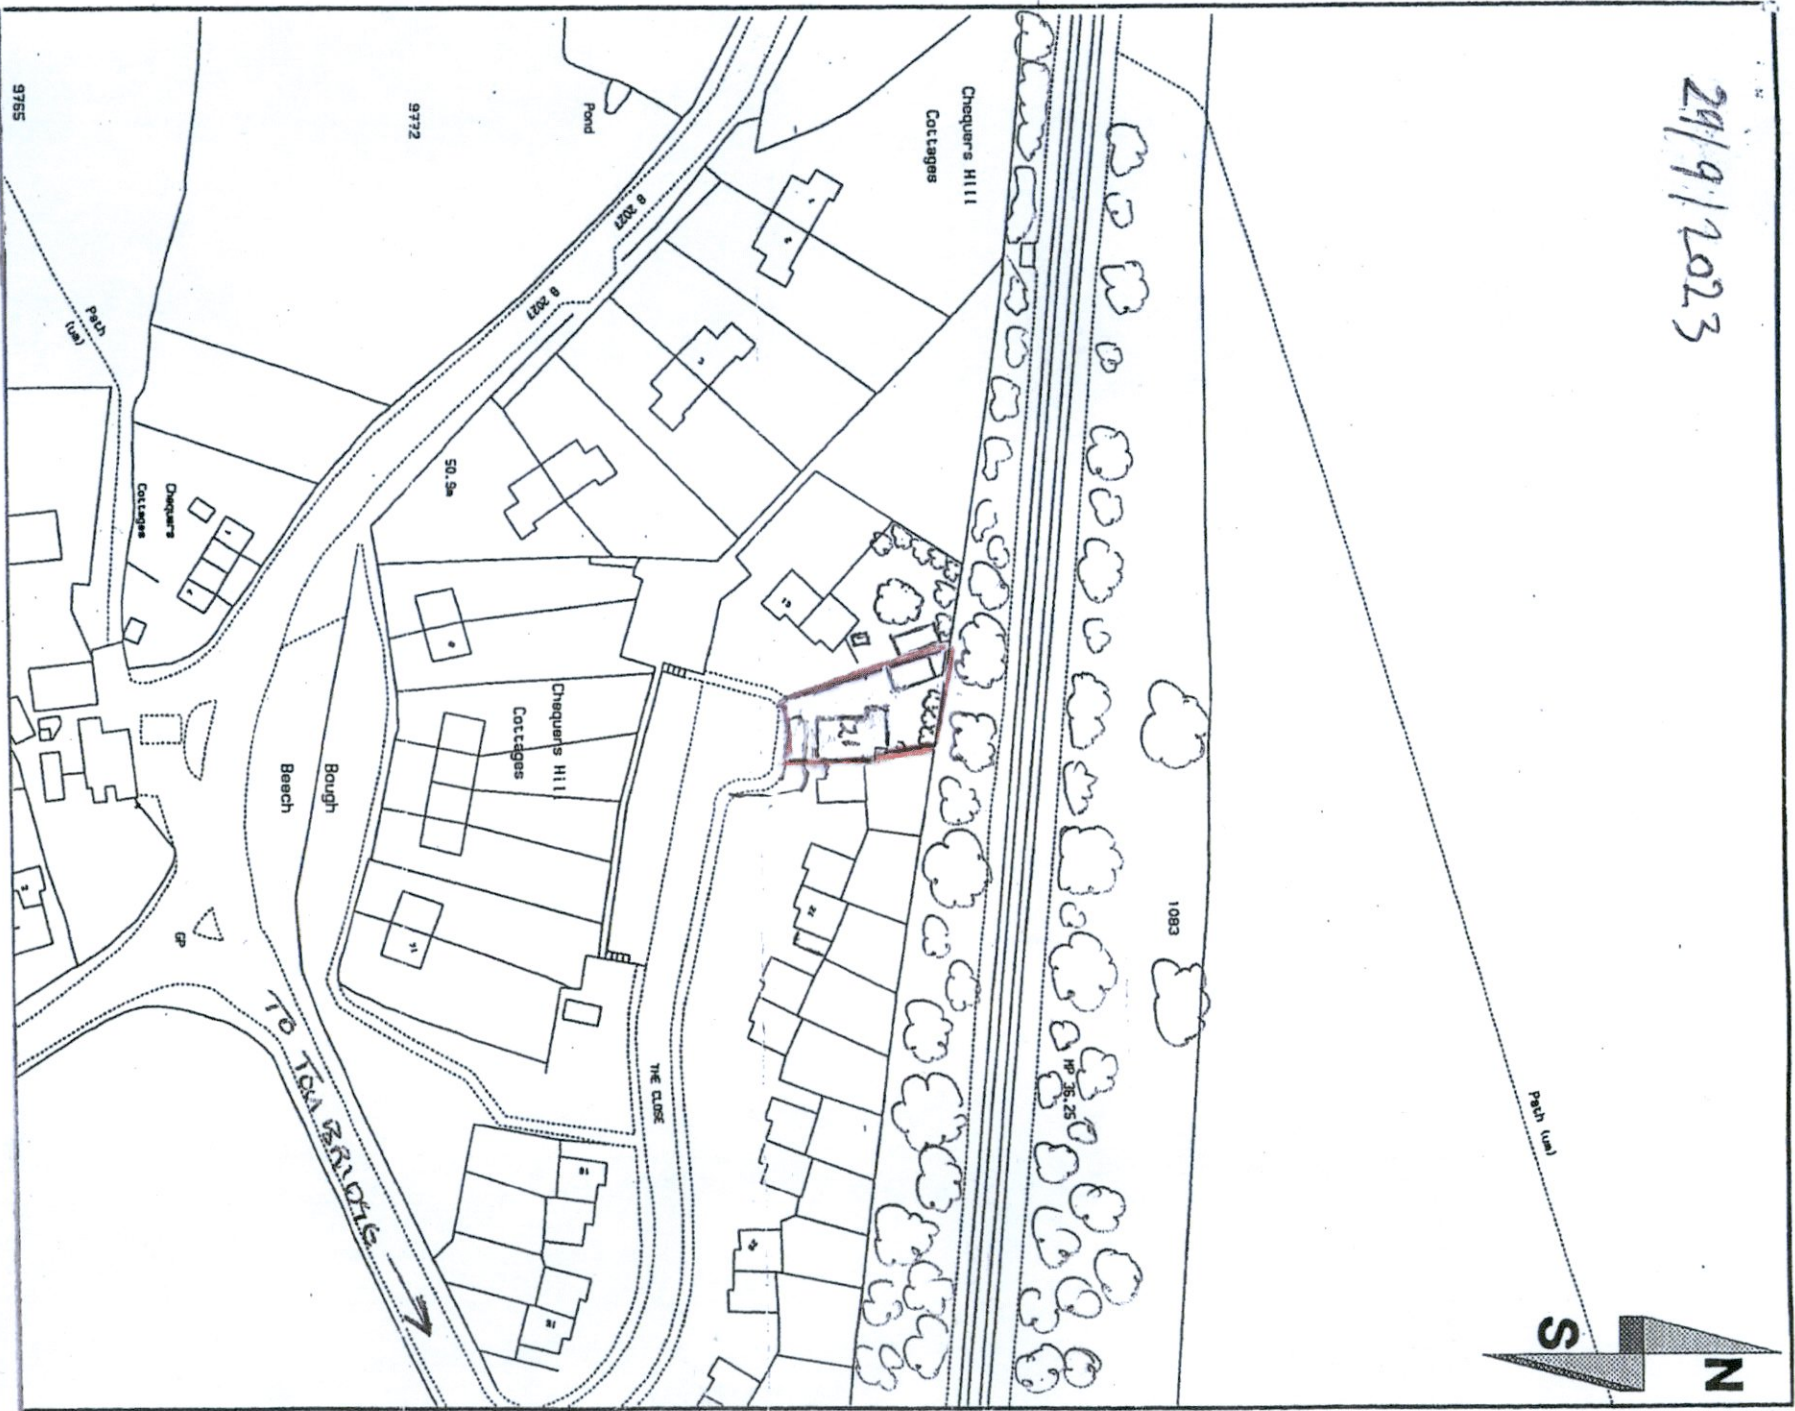

29/9/2023

21 THE CLOSE

CHEQUERS HILL

BOUCH BEACH

EDENBRIDGE

WANT TWS 2PF

Scale 1:1250

2/

SCALE 1:500

M.D. WRAY BUILDER & DECORATOR

91 The Close, Chequers Hill, Bough Beech, Edenbridge, Kent TN8 7PF

Telephone : (01782) 700610

10/5/2023
Existing property.

21 THE CLOSE
CHEQUERS HILL
BOUGH BEECH
EDENBRIDGE
KENT
TN8 7PF

1:500 scale