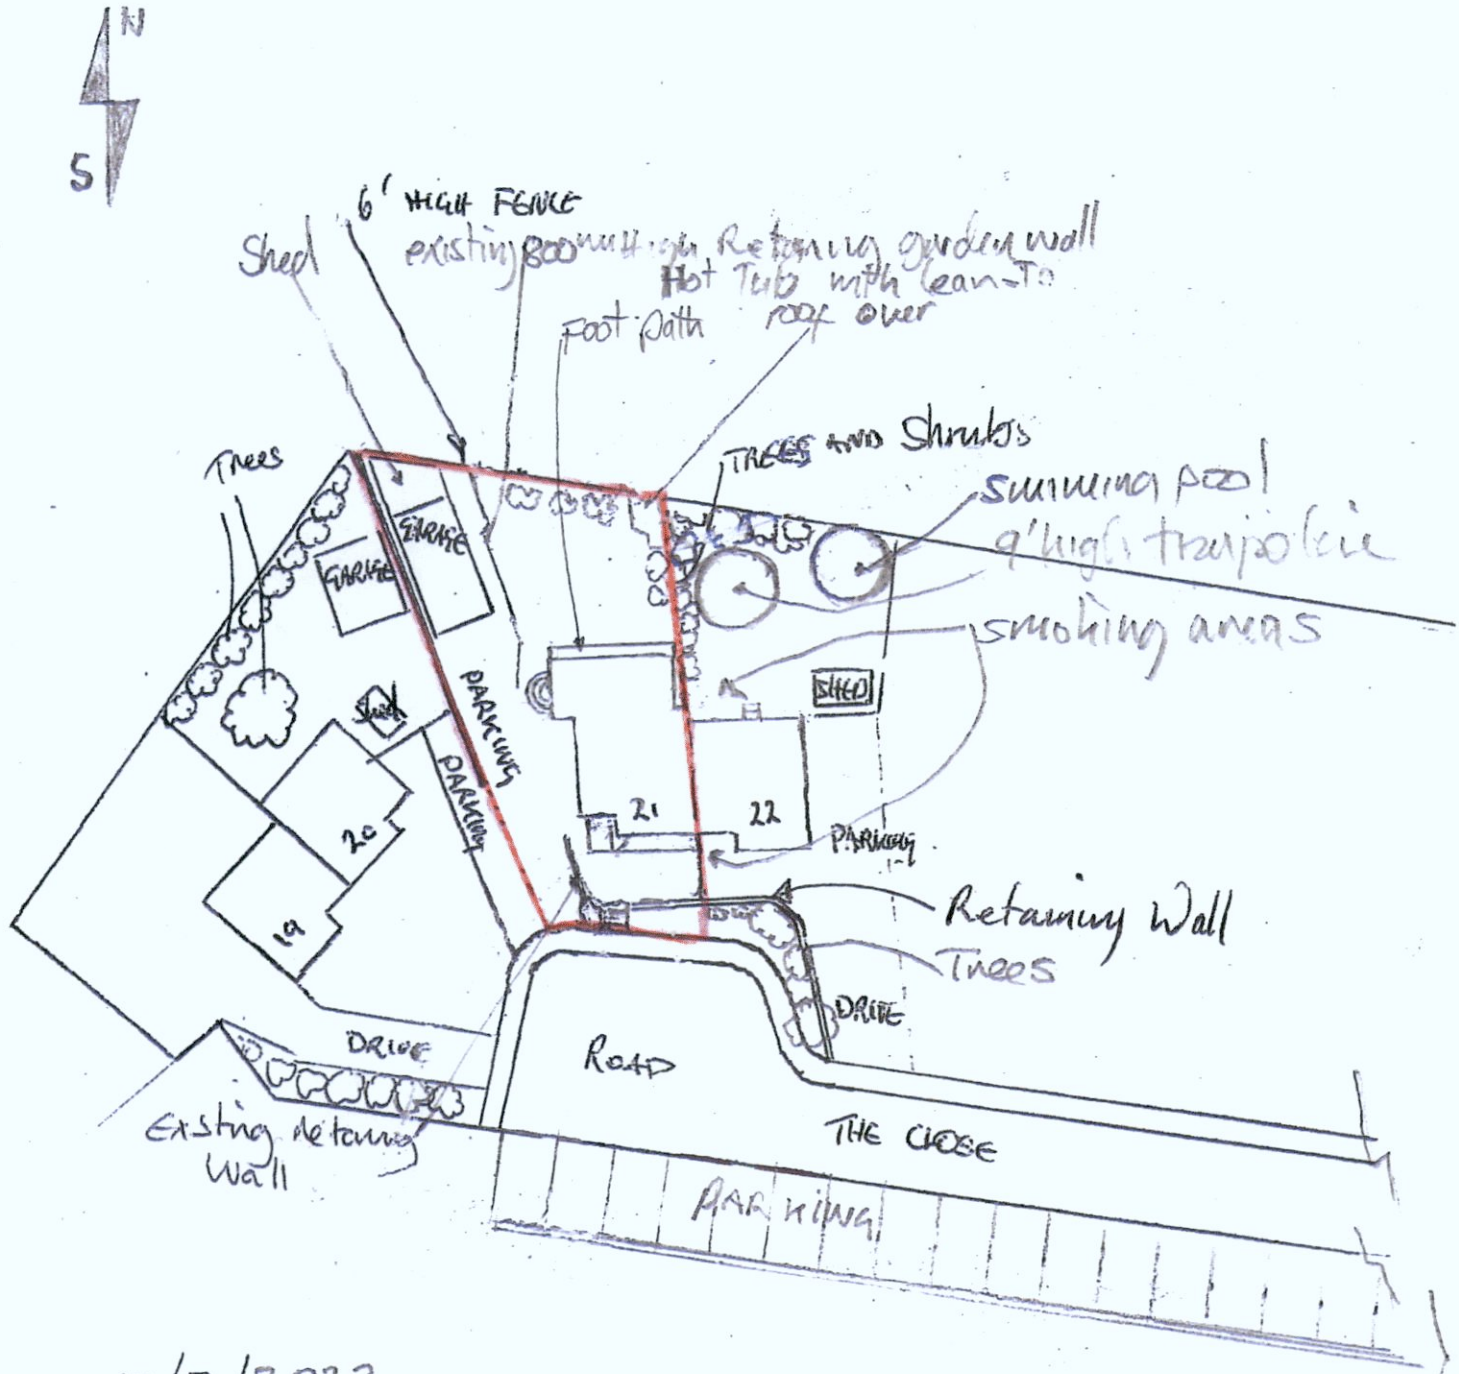

3/

SCALE 1:500

# M.D.WRAY BUILDER & DECORATOR

91 The Close, Chequers Hill, Bough Beech, Edenbridge, Kent TN8 7PF

Telephone : (01732) 700610

10/5/2023

Proposed basement annex shaded in red under existing footprint of property.

21 THE CLOSE  
 CHEQUERS HILL  
 BOUGH BEECH  
 EDENBRIDGE  
 KENT  
 TN8 7PF

1:500 scale