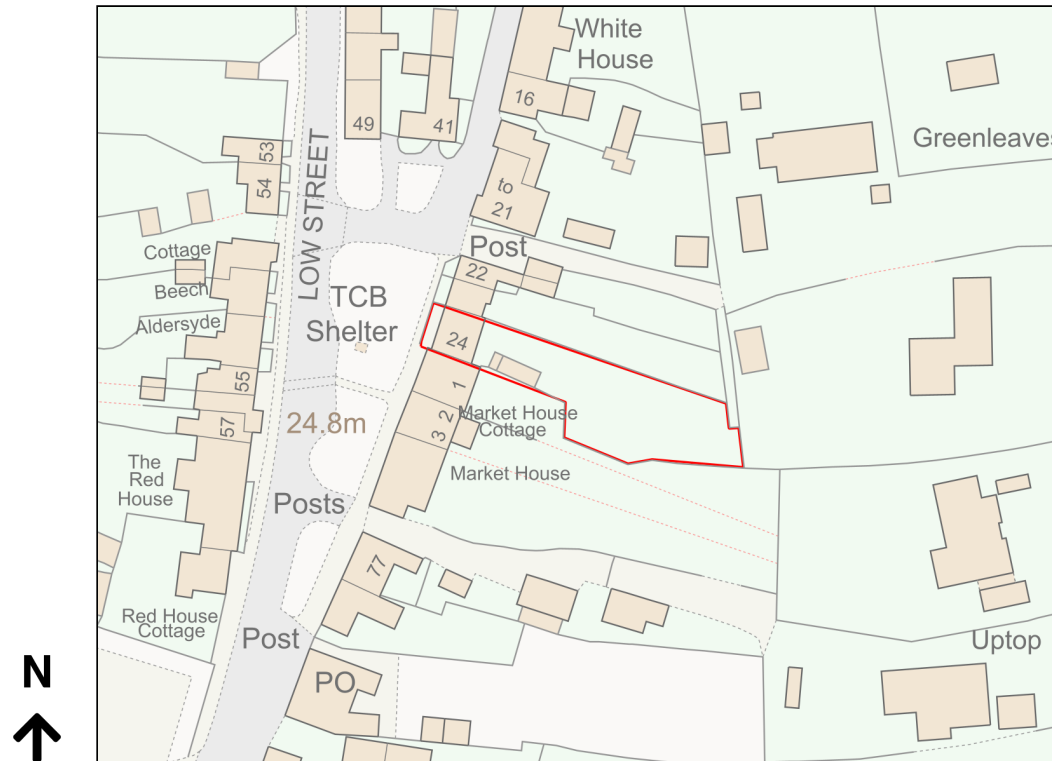

Location Plan

Site Address: 24, Low Street, Hoxne, IP21 5AR

Date Produced: 07-Oct-2023

Scale: 1:1250 @A4

Planning Portal Reference: PP-12429347v1