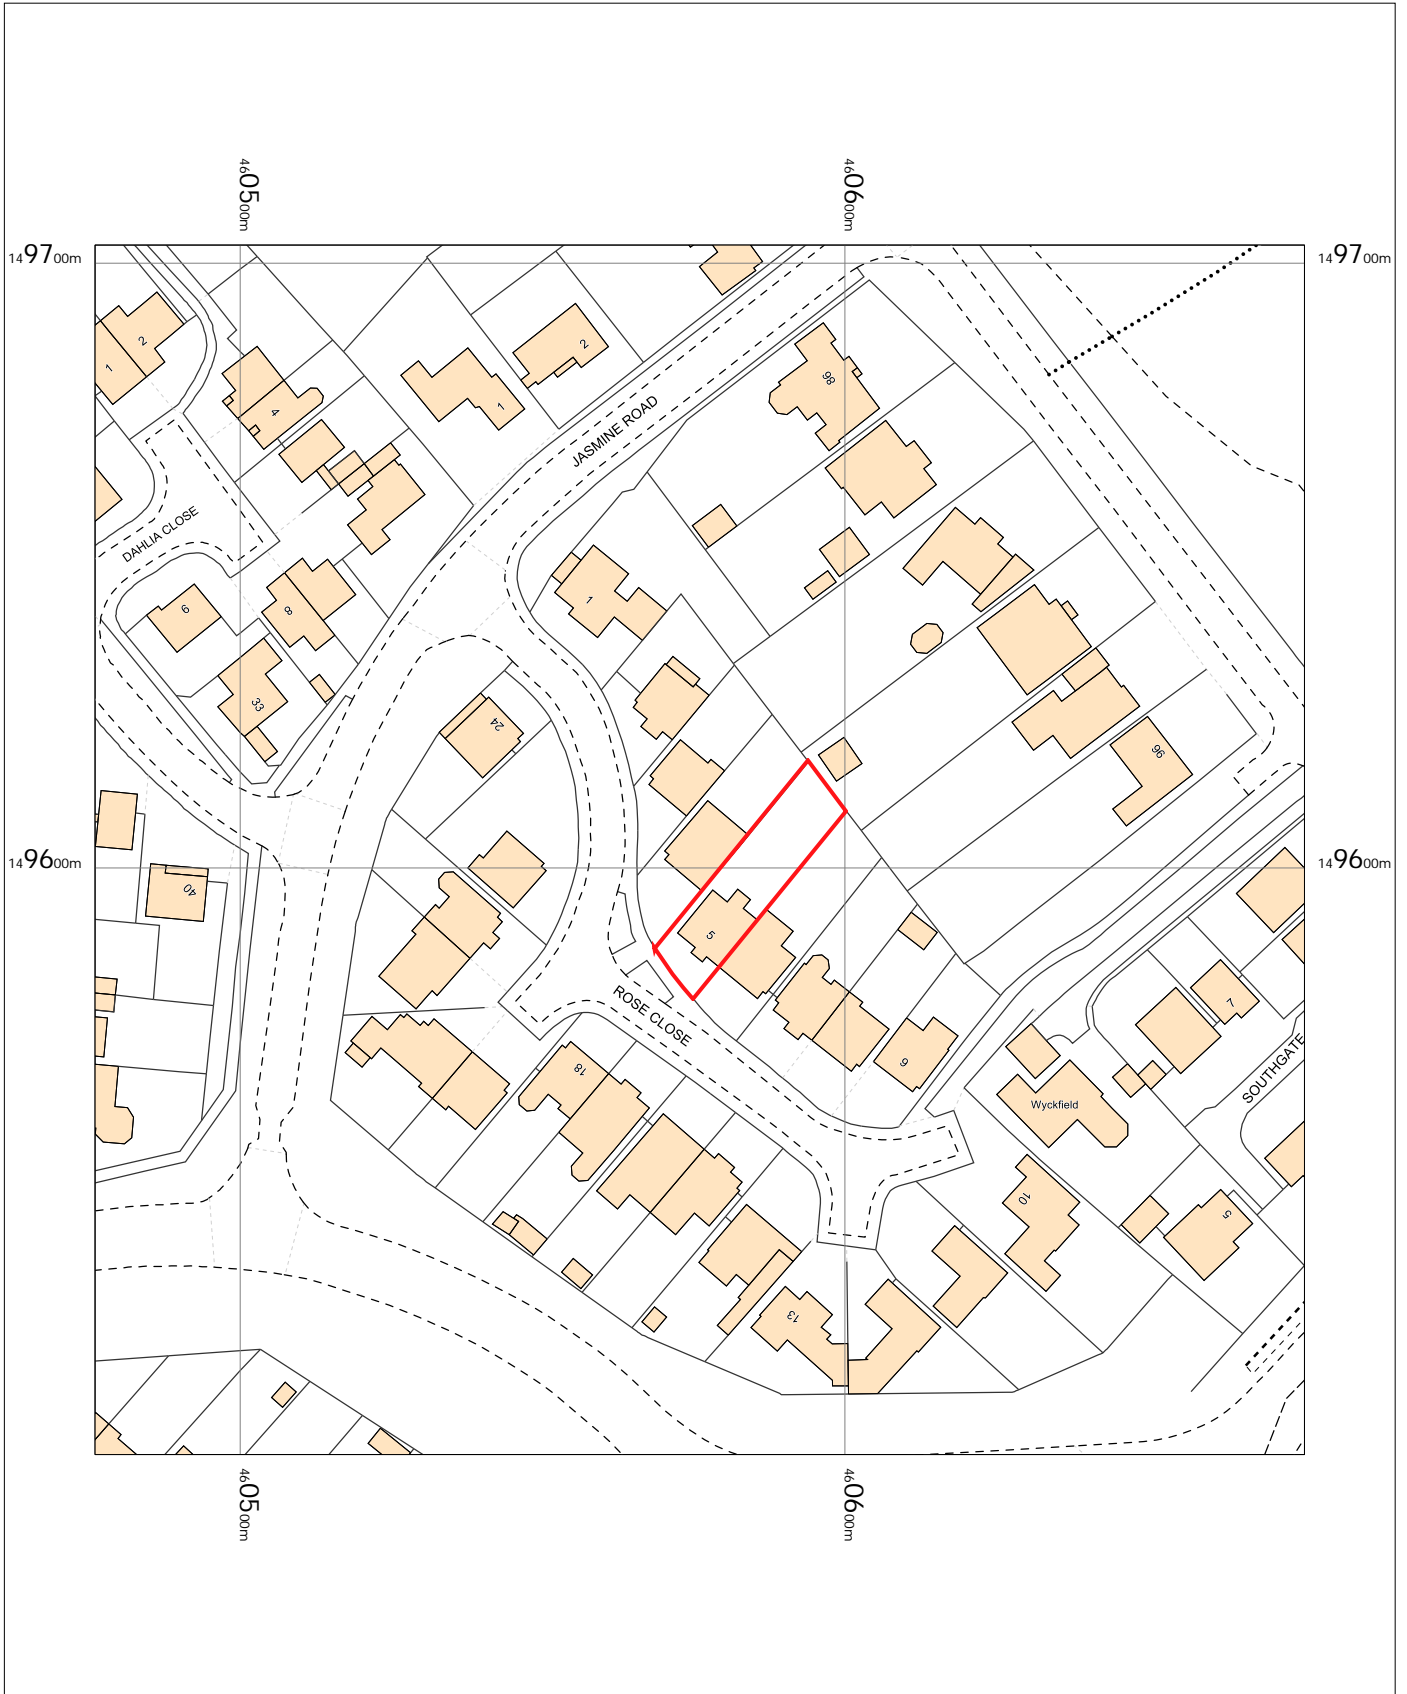

LOCATION PLAN

MR & MRS MARCHANT
4 ROSE CLOSE
KEMPSHOTT
BASINGSTOKE
HANTS
RG22 5NF

OS MasterMap 1250/2500/10000 scale
Tuesday, October 24, 2023, ID: CM-01132108
www.centremapslive.co.uk

1:1250 scale print at A4, Centre: 460576 E, 149603 N

©Crown Copyright Ordnance Survey. Licence no. AC0000849896