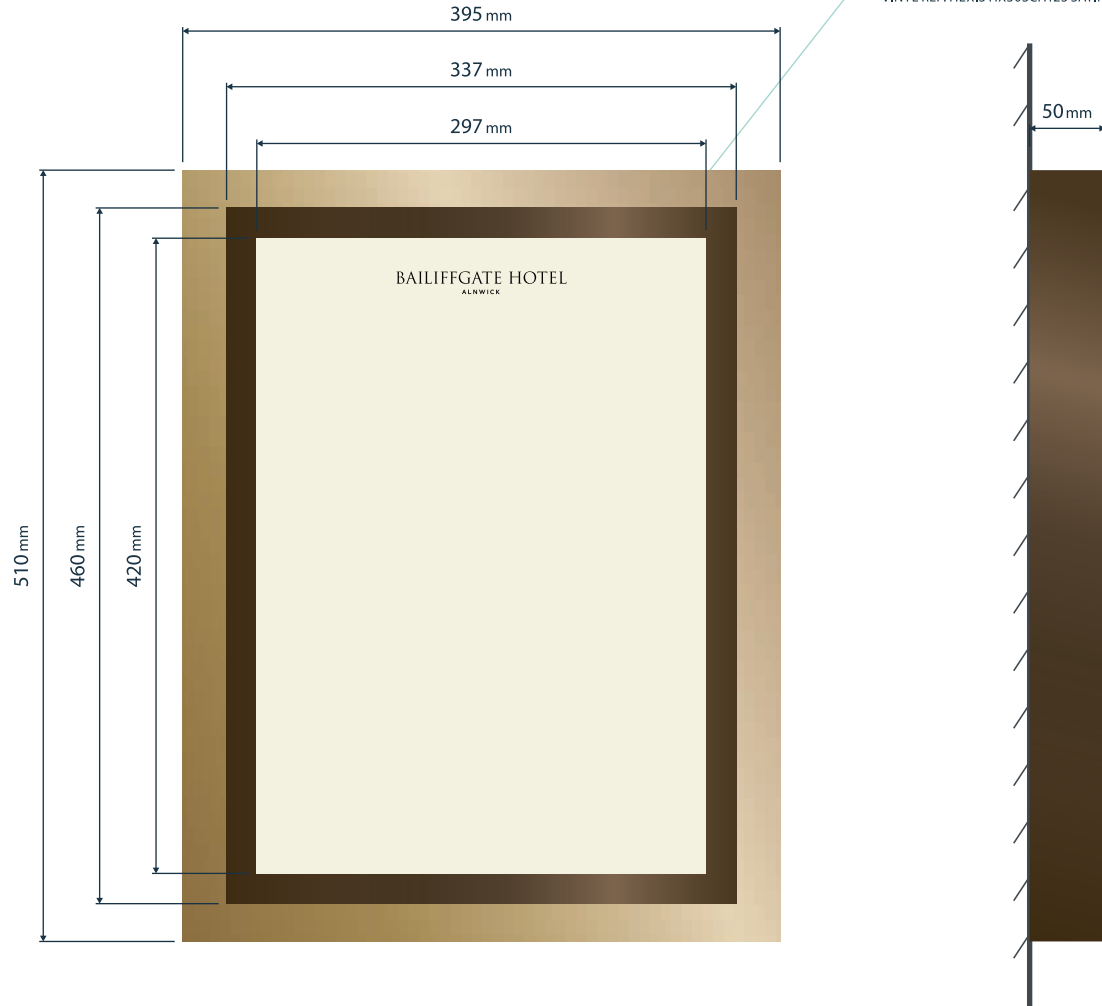

Bailiffgate Hotel

Illuminated bronze menu board.

ILLUMINATED MENU CASE

* ELECTRICAL FEED BY OTHERS *

HEXIS HX30SCH12S SATIN

TIGER BRONZE 68-60516 MATT