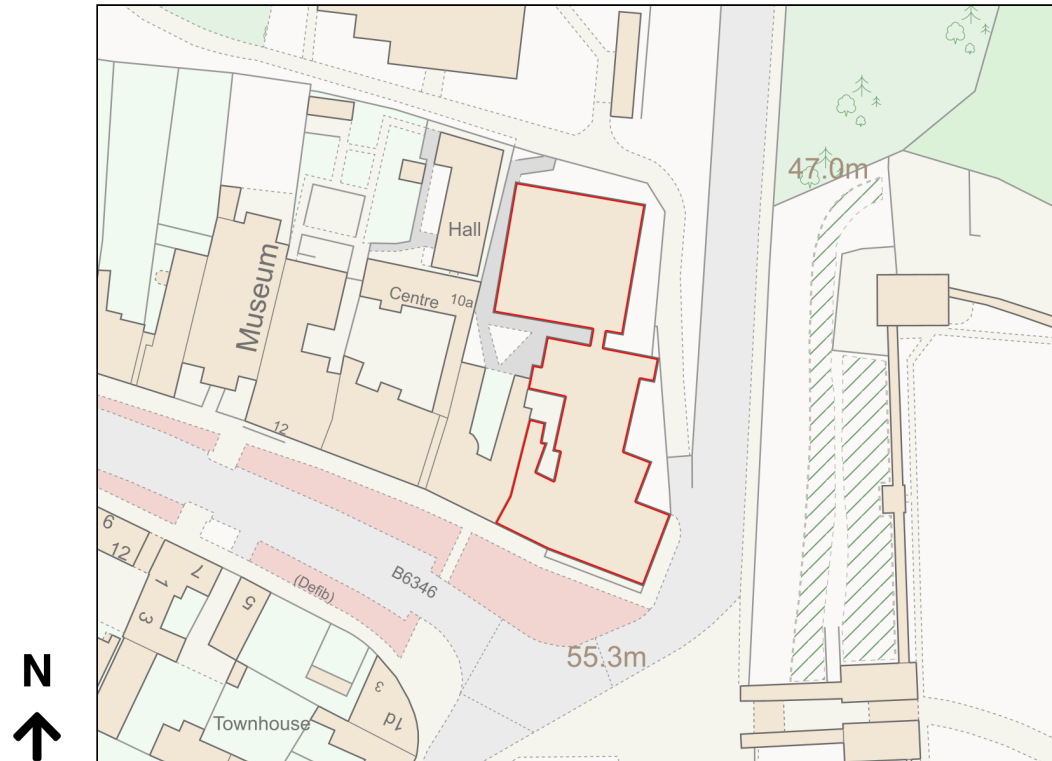

Location Plan

Site Address: Easting: 418572 Northing: 613595

Date Produced: 17-Oct-2023

Scale: 1:1250 @A4

Planning Portal Reference: PP-12535756v1