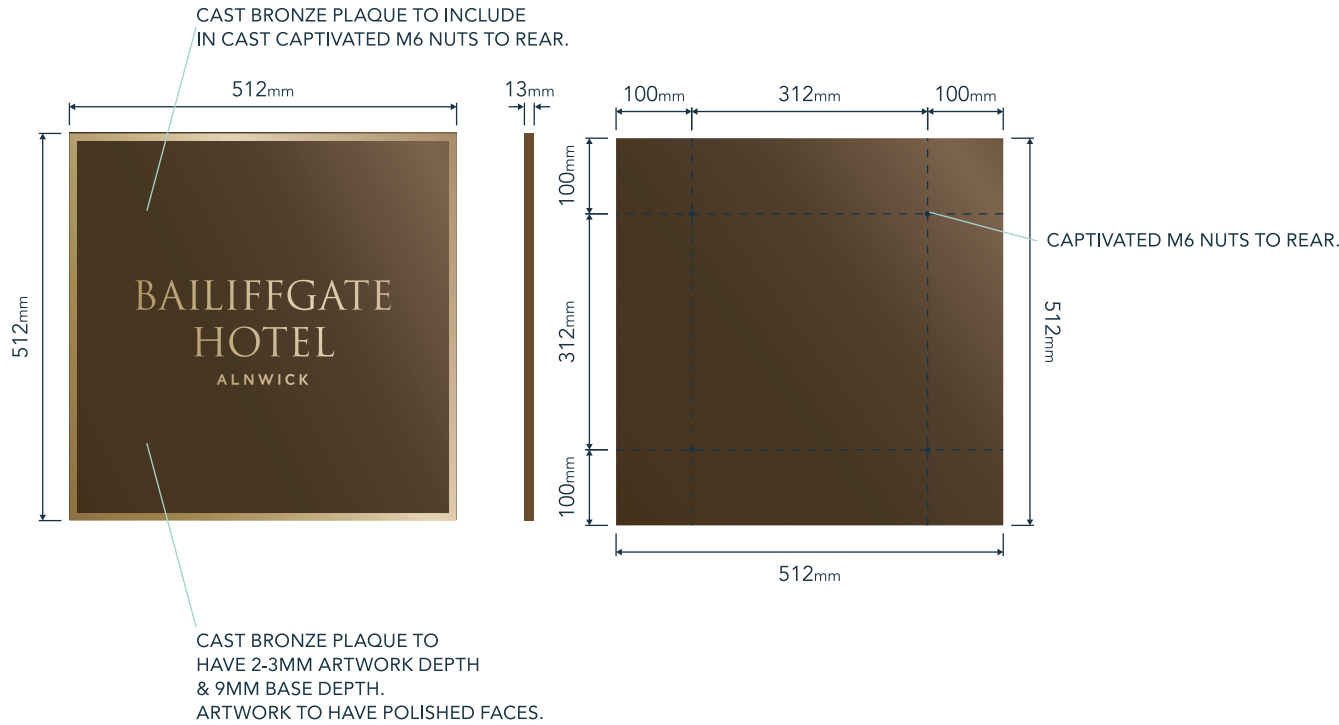

Bailiffgate Hotel

Wall-mounted bronze plaque

F

Bailiffgate Hotel

January 2023

JOB NUMBER 00000

CLIENT CHRISTIAN HILLS DESIGN

06/01/2023

BRONZE WALL PLAQUE

CAST BRONZE - POLISHED

CAST BRONZE - ROUGH

THE ORIGINAL OF THIS DRAWING IS COPYRIGHT AND CONTAINS CONFIDENTIAL INFORMATION. IT IS THE PROPERTY OF LEADING EDGE WITHOUT WHOSE PERMISSION MAY NOT BE COPIED, SHOWN OR HANDED TO A THIRD PARTY OR OTHERWISE USED, AND IS TO BE RETURNED PROMPTLY UPON REQUEST. ALL DRAWING DIMENSIONS ARE IN MM UNLESS OTHERWISE STATED.