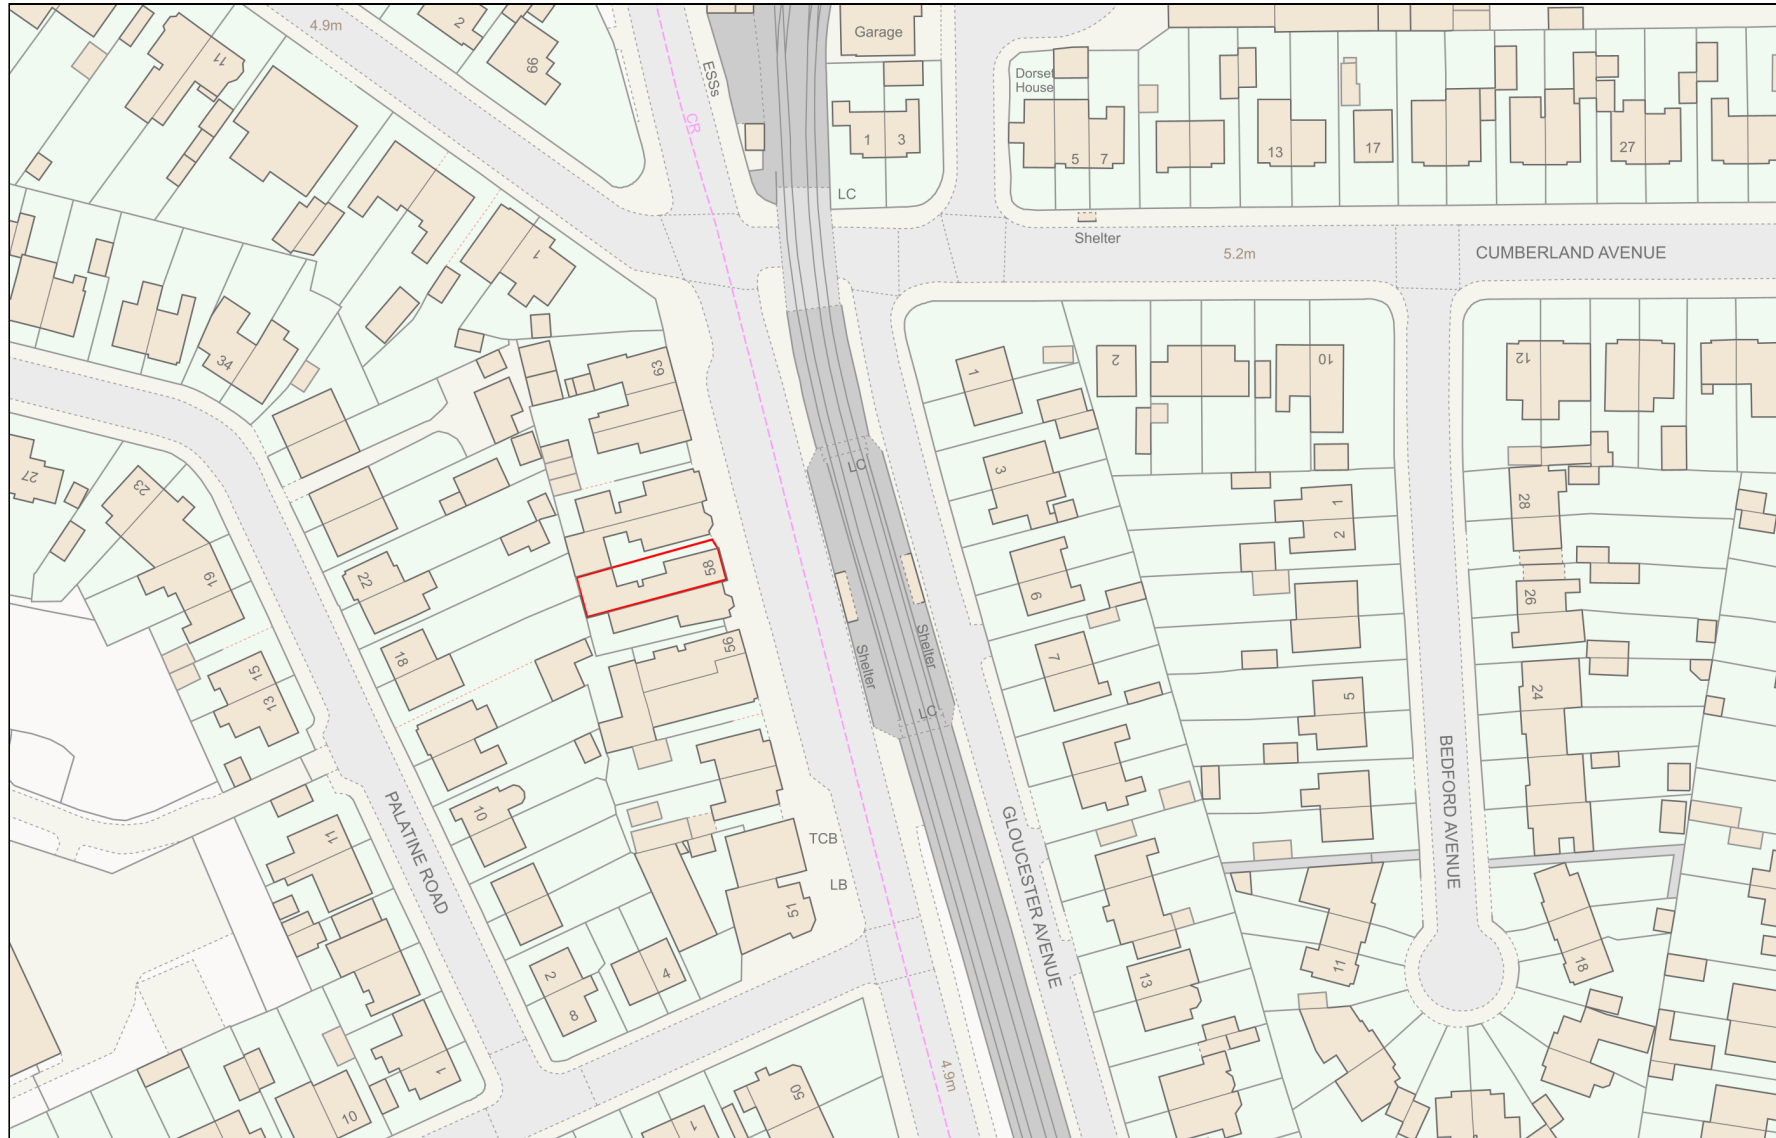

Location Plan

Site Address: Easting: 331738 Northing: 443502

Date Produced: 11-Oct-2023

Scale: 1:1250 @A4

Planning Portal Reference: PP-12506833v1