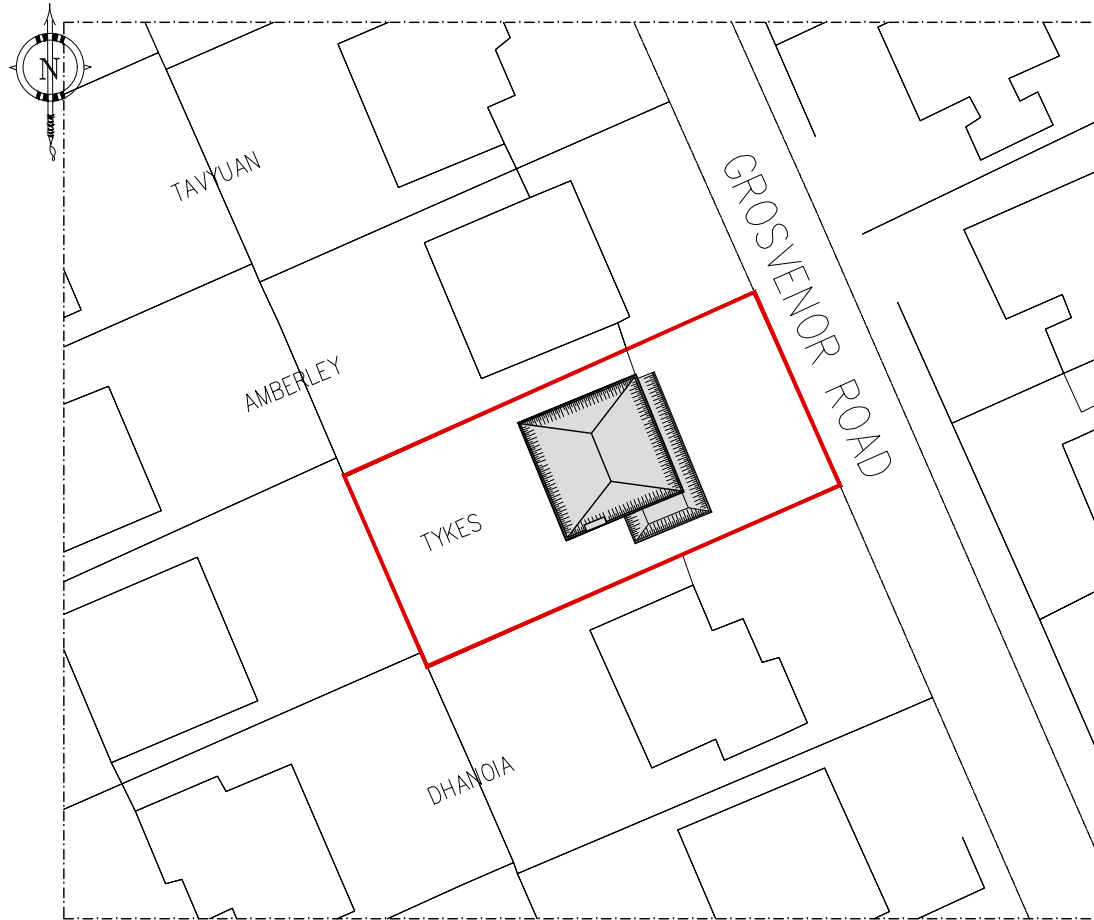

EXISTING ROOF PLAN

SCALE: 1/100

EXISTING SITE PLAN

SCALE: 1/500

THE CONTENTS OF THIS PLAN INCLUDING THE PRINTED NOTES ARE COPYRIGHT AND REPRODUCTION IN WHOLE OR PART IS NOT PERMITTED WITHOUT PRIOR CONSENT OF SAYAR DESIGN IN WRITING

TYKES  
GROSVENOR ROAD  
ORSETT  
GRAYS RM16 3BT

EXISTING  
- ROOF PLAN  
- SITE PLAN  
- SIDE VIEWS

SCALE: 1/100, 500 @ A3 REF. NO : 024.23/02

DATE: OCT.23 DRG BY: S. AY -SAYAR DESIGN

**SAYAR DESIGN**

Tel.: 078 8787 1149 / 01992 214571  
14 MARSH CLOSE  
EN8 7JF  
www.sayarchitects.co.uk -  
mimarsinan\_ay@hotmail.com