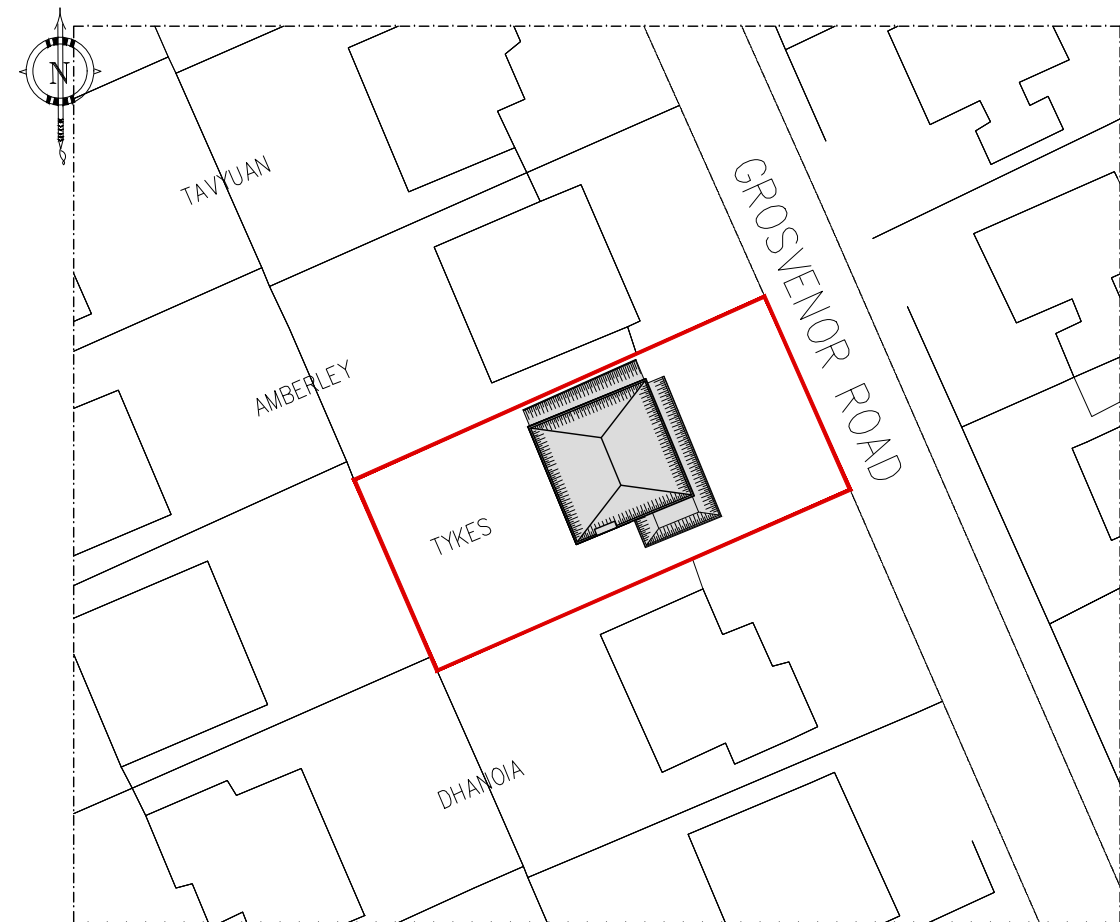

PROPOSED ROOF PLAN

SCALE: 1/100

PROPOSED SITE PLAN

SCALE: 1/500

THE CONTENTS OF THIS PLAN INCLUDING THE PRINTED NOTES ARE COPYRIGHT AND REPRODUCTION IN WHOLE OR PART IS NOT PERMITTED WITHOUT PRIOR CONSENT OF SAYAR DESIGN IN WRITING

**TYKES**  
**GROSVENOR ROAD**  
**ORSETT**  
**GRAYS RM16 3BT**

PROPOSED

- ROOF PLAN  
 - SITE PLAN

SCALE: 1/100, 500 @ A3

REF. NO : 024.23/05

DATE: OCT.23

DRG BY: S. AY -SAYAR DESIGN

**SAYAR DESIGN**