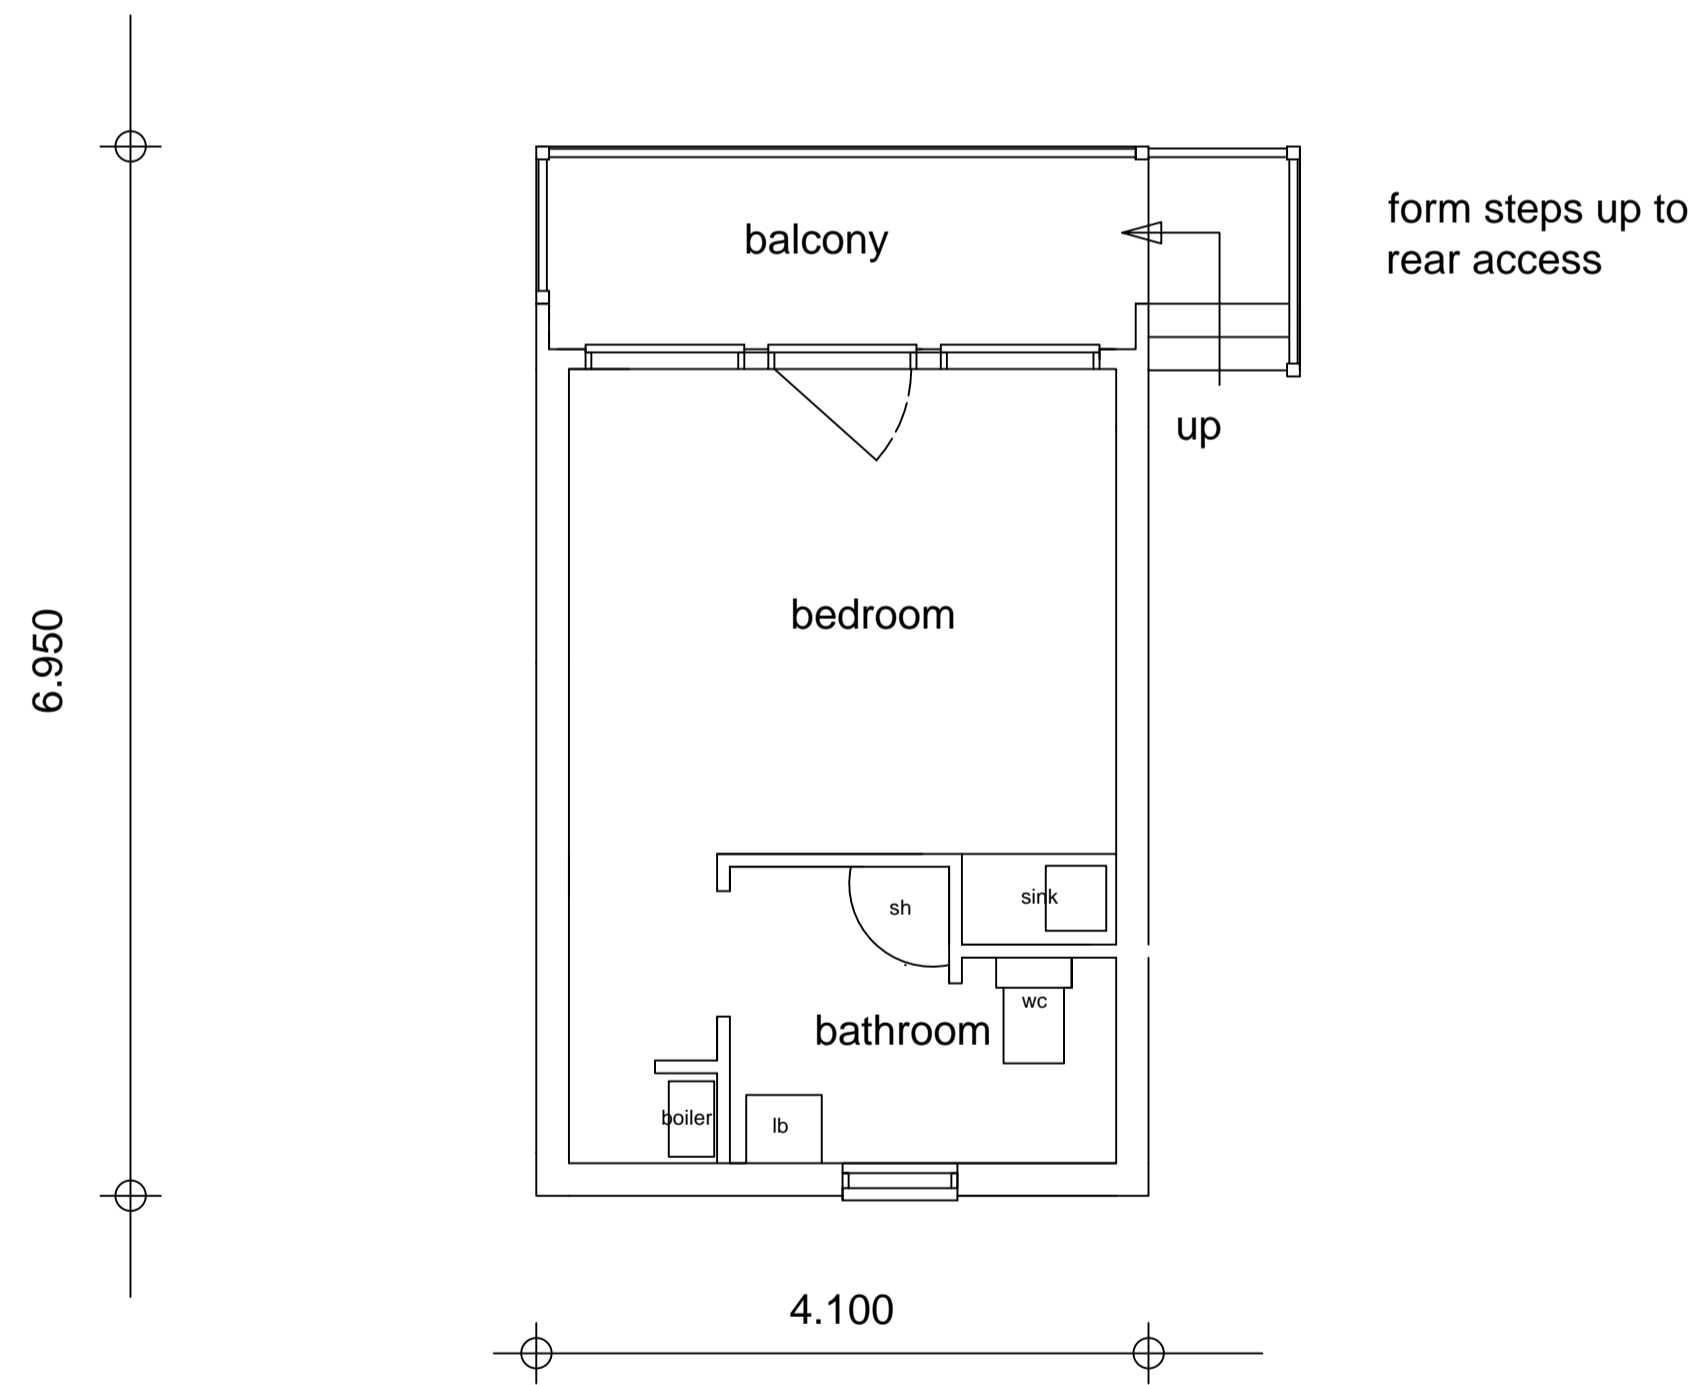

WEST
ELEVATION

SOUTH
ELEVATION

EAST
ELEVATION

NORTH
ELEVATION

FLOOR PLAN

SCALE
FLOOR PLANS AND
ELEVATIONS

			1 CUPERNHAM LANE ROMSEY, HAMPSHIRE, SO51 7JJ TEL. No. 07816602306 E Mail. roylucasrbd@aol.com			
			JOB Merriemead, Church Lane, Braishfield		DRAWING Proposed Glamping Site	
JOB No. MM/22/01	DRG.No. 01	Revision	Scale 1:50 !:100	Date 03.22	Drawn R.L.	Checked