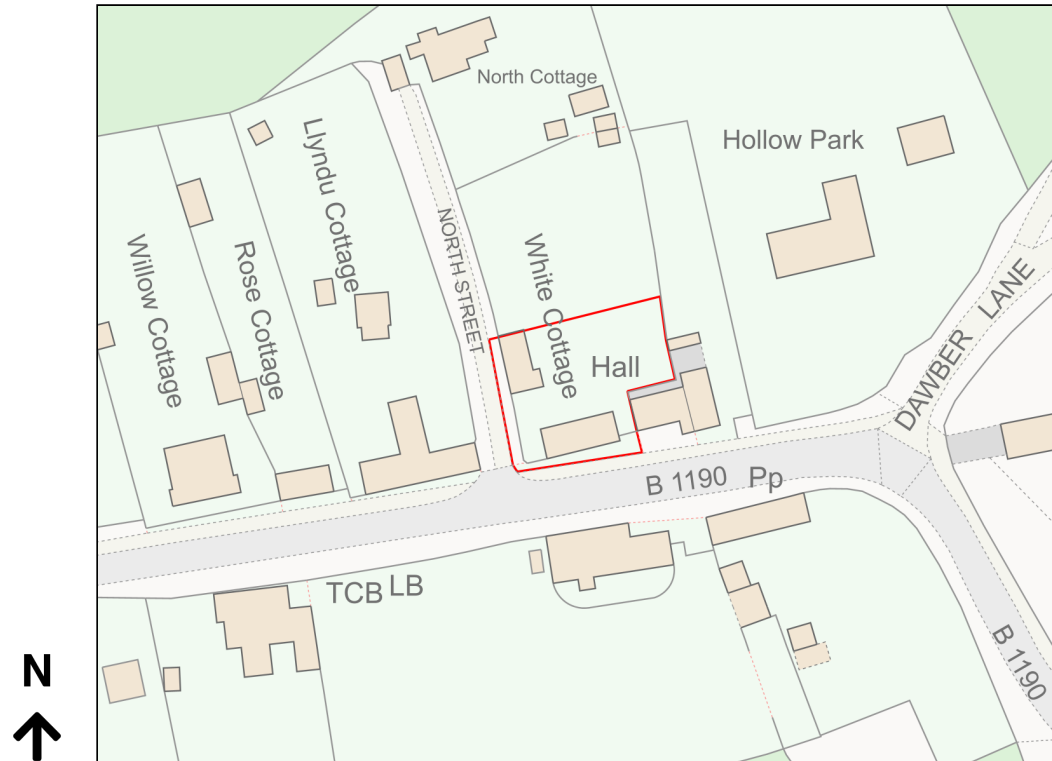

Location Plan

Site Address: White Cottage, Main Road, Thimbleby, LN9 5RE

Date Produced: 21-Oct-2023

Scale: 1:1250 @A4

Planning Portal Reference: PP-12536034v2