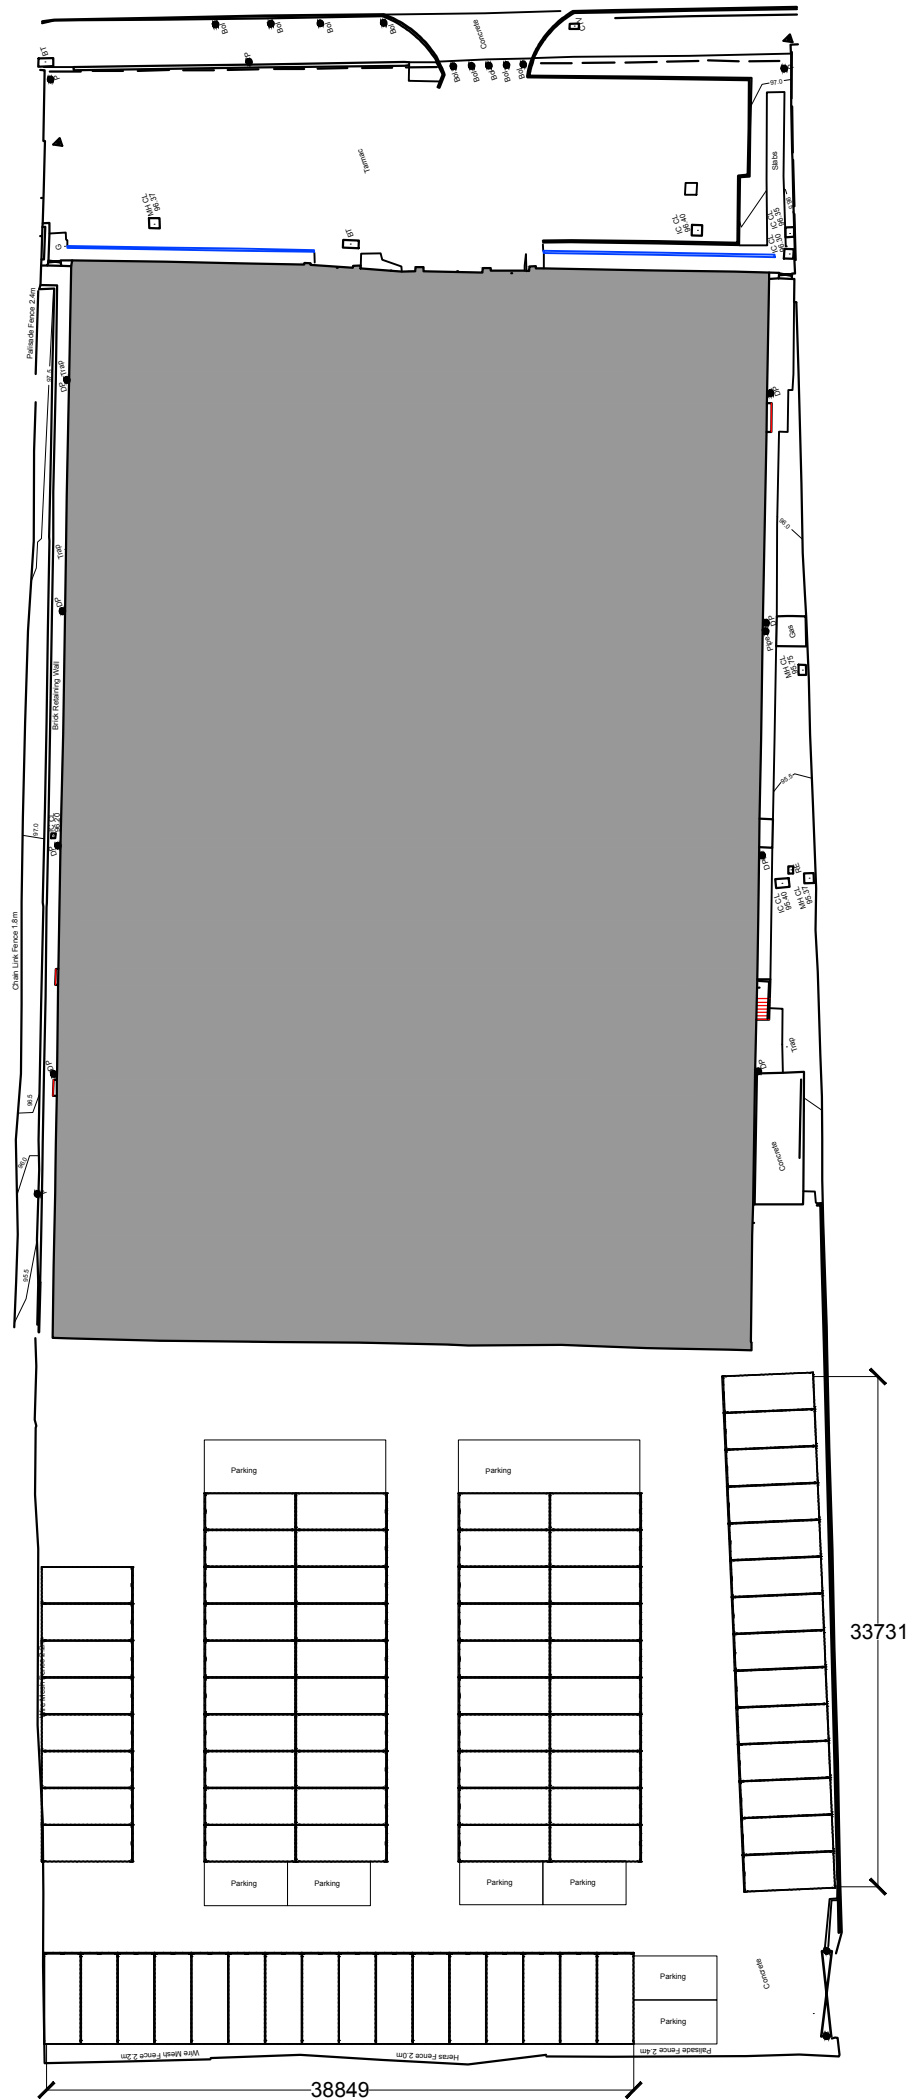

DO NOT SCALE FROM THIS DRAWING : IF IN DOUBT ASK / ALL DIMENSIONS MUST BE CHECKED ON SITE PRIOR TO WORKS COMMENCING.

North Elevation

East Elevation

sfx. revisions date

PROJECT  
**Storage Vault Proposal**  
 240 Whifflet Street  
 Glasgow

DRAWING TITLE  
**Plan as Proposed**  
 Ground Floor

scale drawn date  
**1:500 @ A3 FS Apr 2018**

JOB NO	DRAWING NO	REVISION
051	20/001	