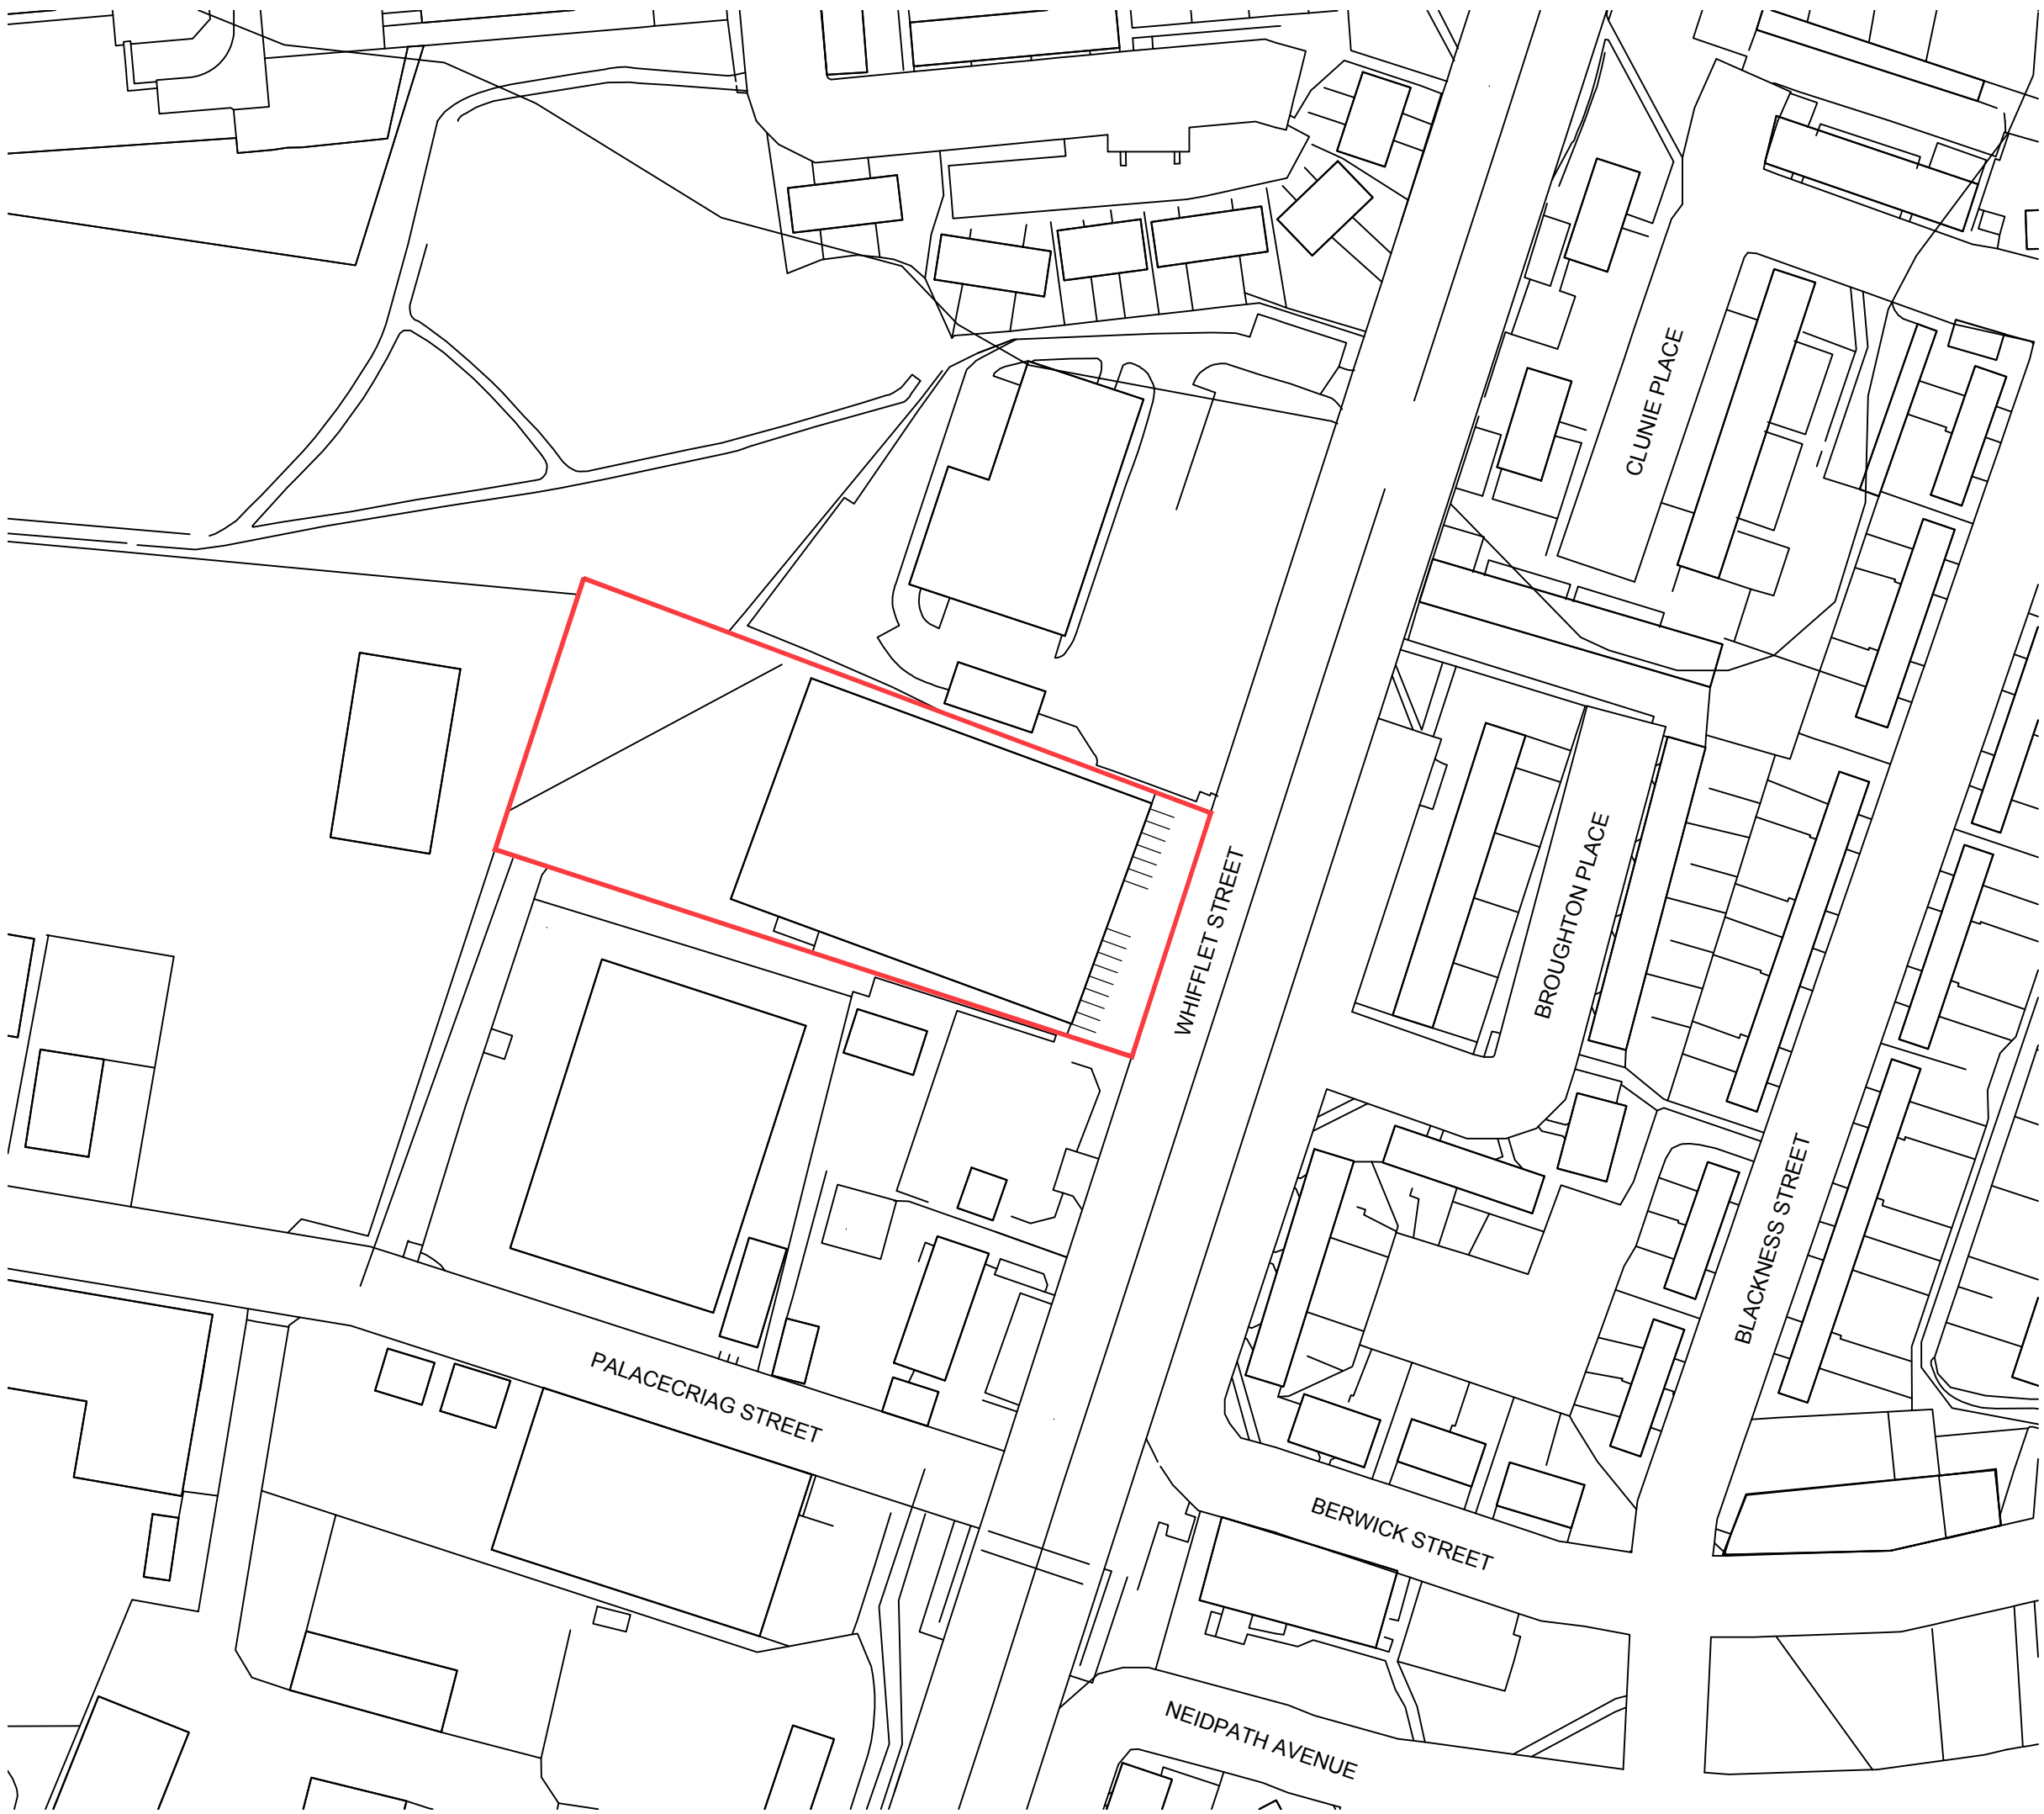

DO NOT SCALE FROM THIS DRAWING : IF IN DOUBT ASK / ALL DIMENSIONS MUST BE CHECKED ON SITE PRIOR TO WORKS COMMENCING.

sfx. revisions date

PROJECT
Storage Vault Proposal
Scotland Street
Glasgow

DRAWING TITLE
Location Plan

scale drawn date
1:1250 @ A3 FS Aug 2018

JOB NO	DRAWING NO	REVISION
050	10/001	