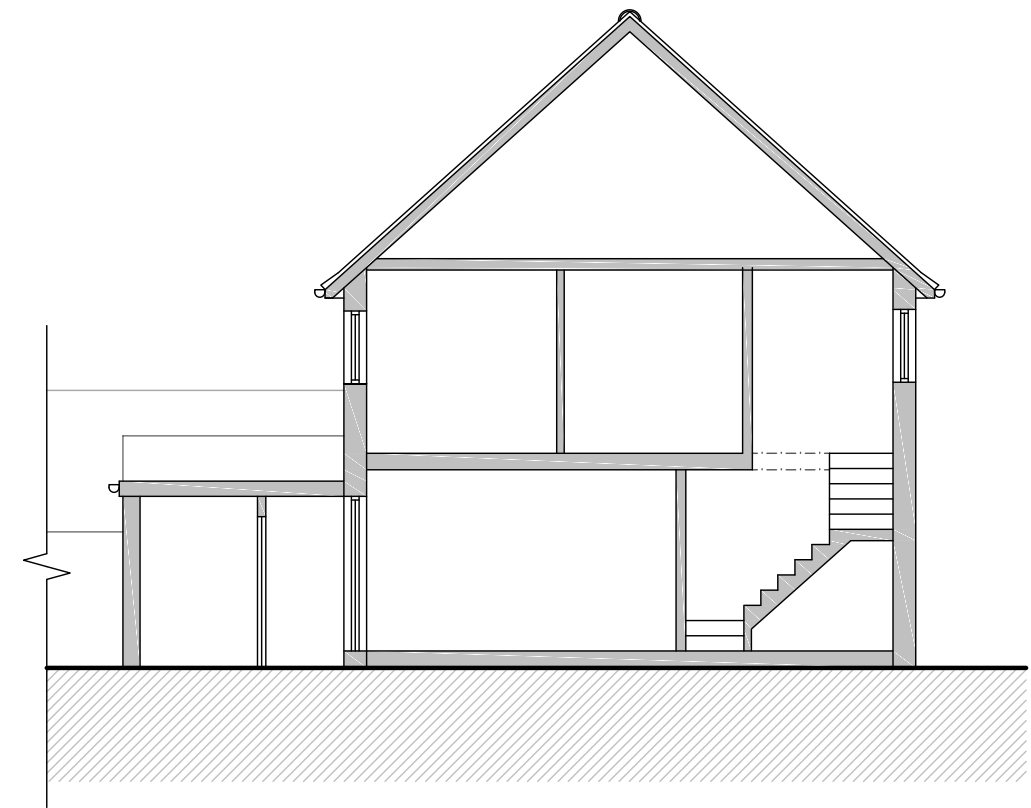

CLIENT <b>McGowan</b>	SCALE 1:100 @ A3	DATE <b>07.09.23</b>
PROJECT <b>13 Battlers Green Drive</b>	DRAWN <b>OE</b>	CHECKED <b>GB</b>
TITLE <b>Existing Elevations</b>	DRAWING NO.	<b>104</b>
	JOB NO.	REVISION

## REAR ELEVATION

**K V B Architects Ltd**  
Chartered Architects  
9 High Street  
Tring, Herts  
HP23 5AH  
Tel: +44 (0)1442 824691  
Email: greg@kvbarchitects.co.uk  
www.kvbarchitects.co.uk

CLIENT <b>McGowan</b>	SCALE <b>1:100 @ A3</b>	DATE <b>07.09.23</b>
PROJECT <b>13 Battlers Green Drive</b>	DRAWN <b>OE</b>	CHECKED <b>GB</b>
TITLE <b>Existing Elevations</b>	DRAWING NO. <b>105</b>	
JOB NO.	REVISION	

SIDE (SOUTH) ELEVATION

SECTION X-X

CLIENT <b>McGowan</b>	SCALE <b>1:100 @ A3</b>	DATE <b>07.09.23</b>
PROJECT <b>13 Battlers Green Drive</b>	DRAWN <b>OE</b>	CHECKED <b>GB</b>
TITLE <b>Existing Elevations</b>	DRAWING NO.	<b>106</b>
	JOB NO.	REVISION