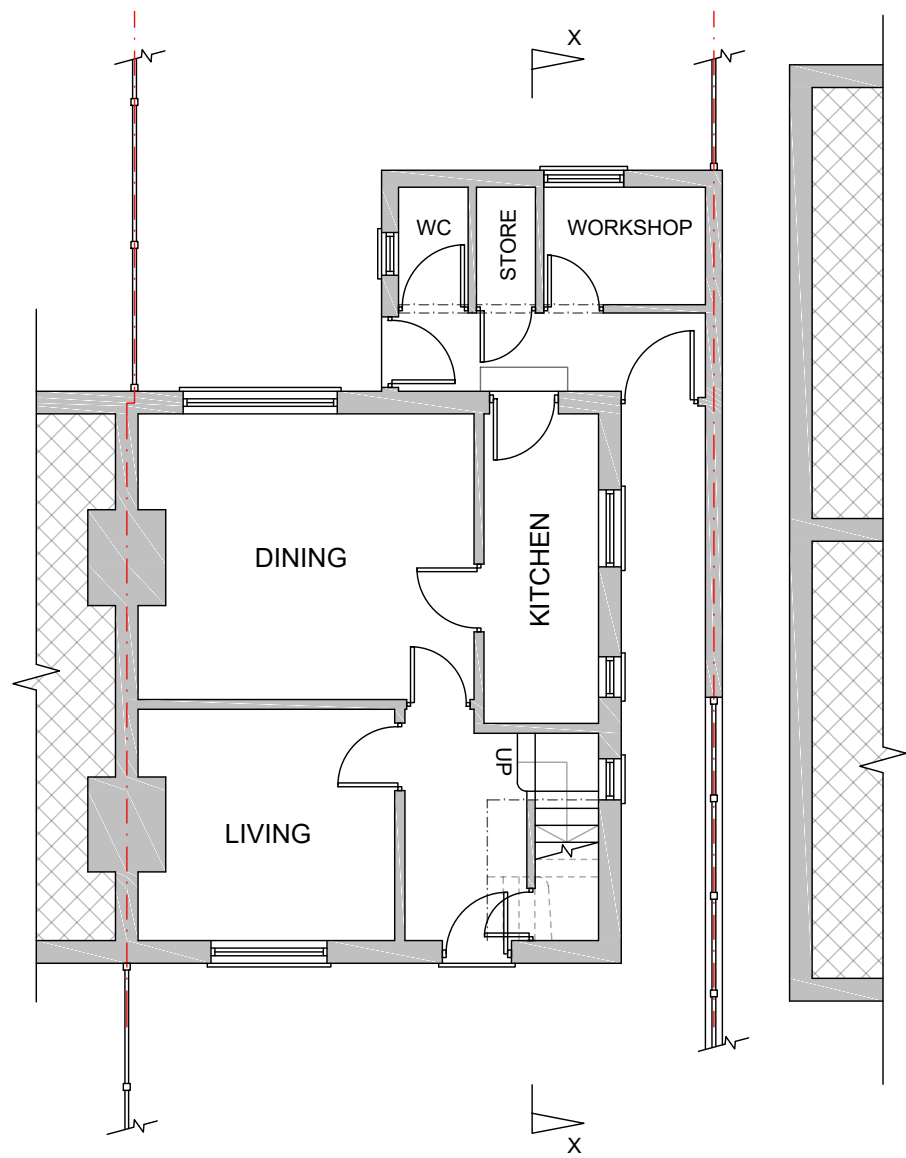

GROUND FLOOR

FIRST FLOOR

SCALE 1:100 @ A3	DATE <b>07.09.23</b>
DRAWN <b>OE</b>	CHECKED <b>GB</b>
DRAWING NO.	<b>102</b>
JOB NO.	REVISION

LOFT PLAN

ROOF PLAN