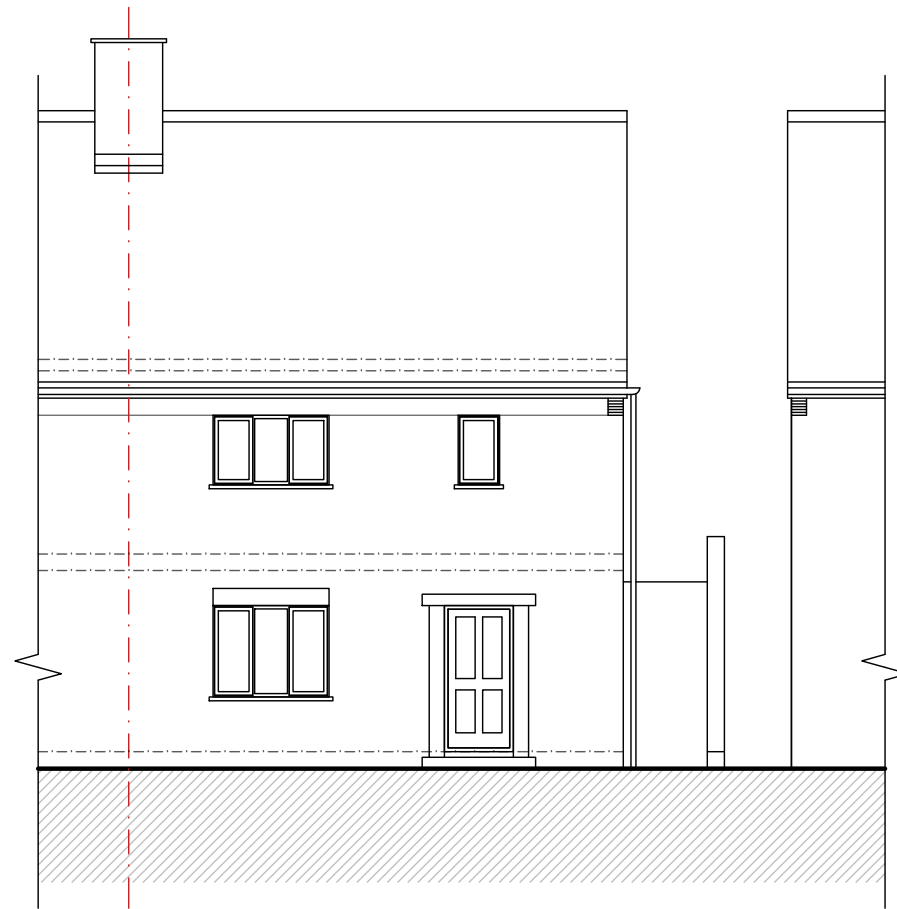

EXISTING FRONT ELEVATION

K V B Architects Ltd
Chartered Architects
9 High Street
Tring, Herts
HP23 5AH
Tel: +44 (0)1442 824691
Email: greg@kvbarchitects.co.uk
www.kvbarchitects.co.uk

CLIENT McGowan	SCALE 1:100 @ A3	DATE 07.09.23
PROJECT 13 Battlers Green Drive	DRAWN OE	CHECKED GB
TITLE Existing Elevations	DRAWING NO.	104
	JOB NO.	REVISION