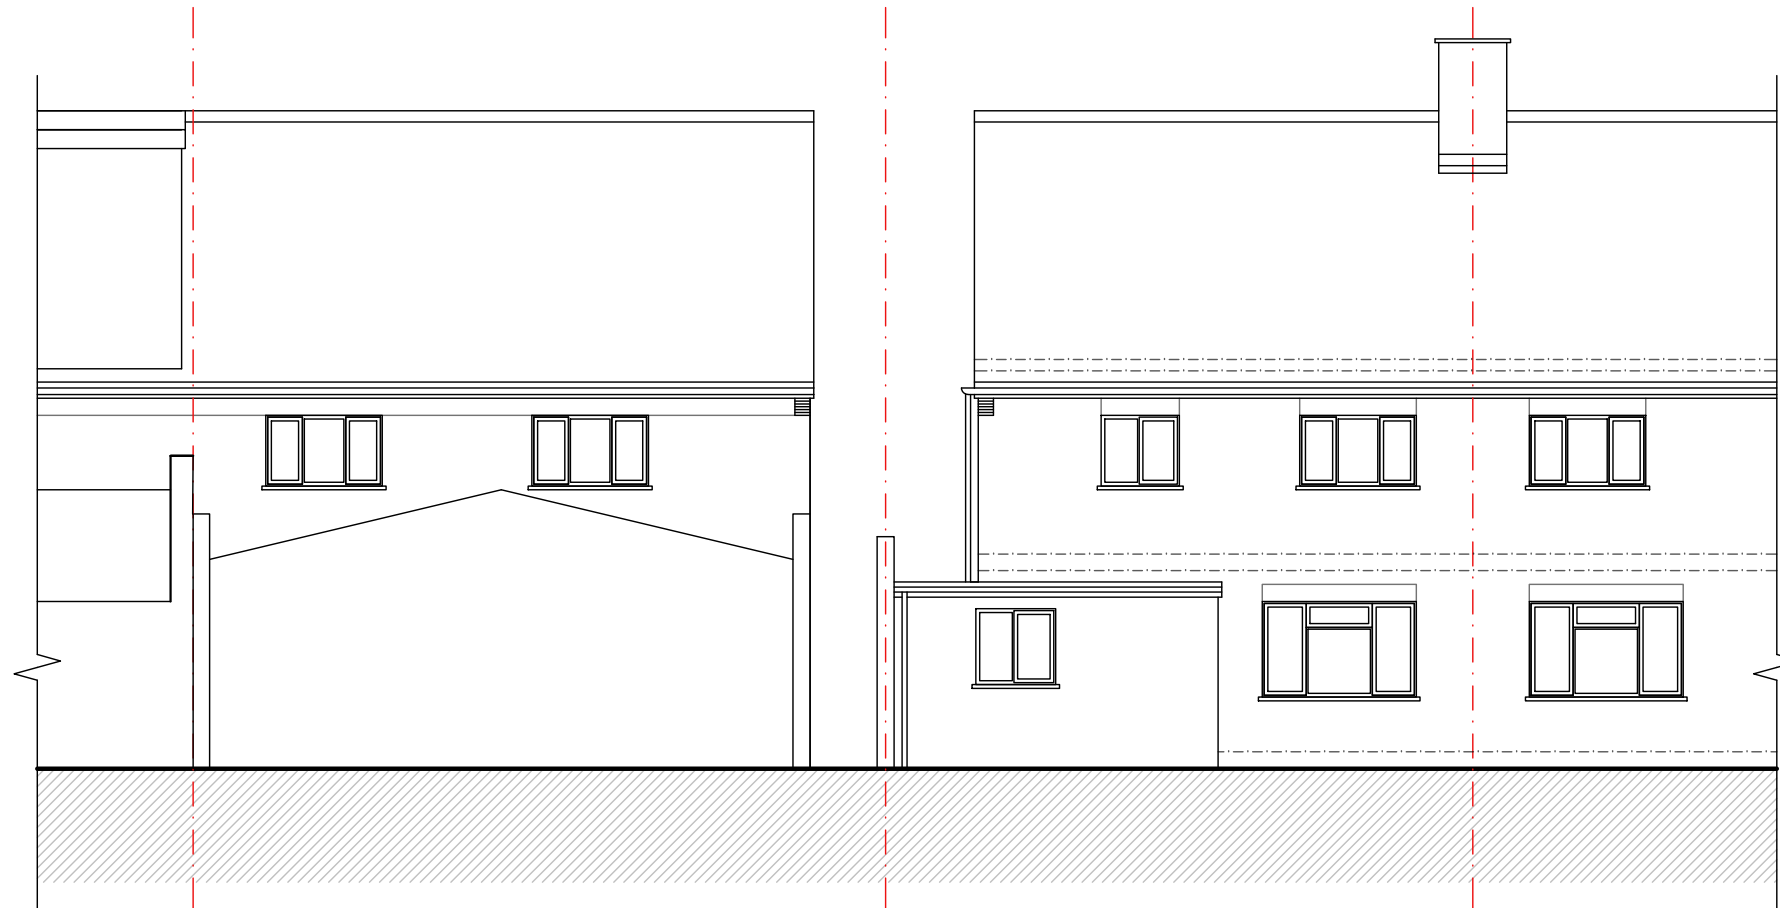

CLIENT <b>McGowan</b>	SCALE 1:100 @ A3	DATE <b>07.09.23</b>
PROJECT <b>13 Battlers Green Drive</b>	DRAWN <b>OE</b>	CHECKED <b>GB</b>
TITLE <b>Existing Elevations</b>	DRAWING NO.	<b>104</b>
	JOB NO.	REVISION

SIDE (SOUTH) ELEVATION

SECTION X-X

CLIENT <b>McGowan</b>	SCALE <b>1:100 @ A3</b>	DATE <b>07.09.23</b>
PROJECT <b>13 Battlers Green Drive</b>	DRAWN <b>OE</b>	CHECKED <b>GB</b>
TITLE <b>Existing Elevations</b>	DRAWING NO.	<b>106</b>
	JOB NO.	REVISION