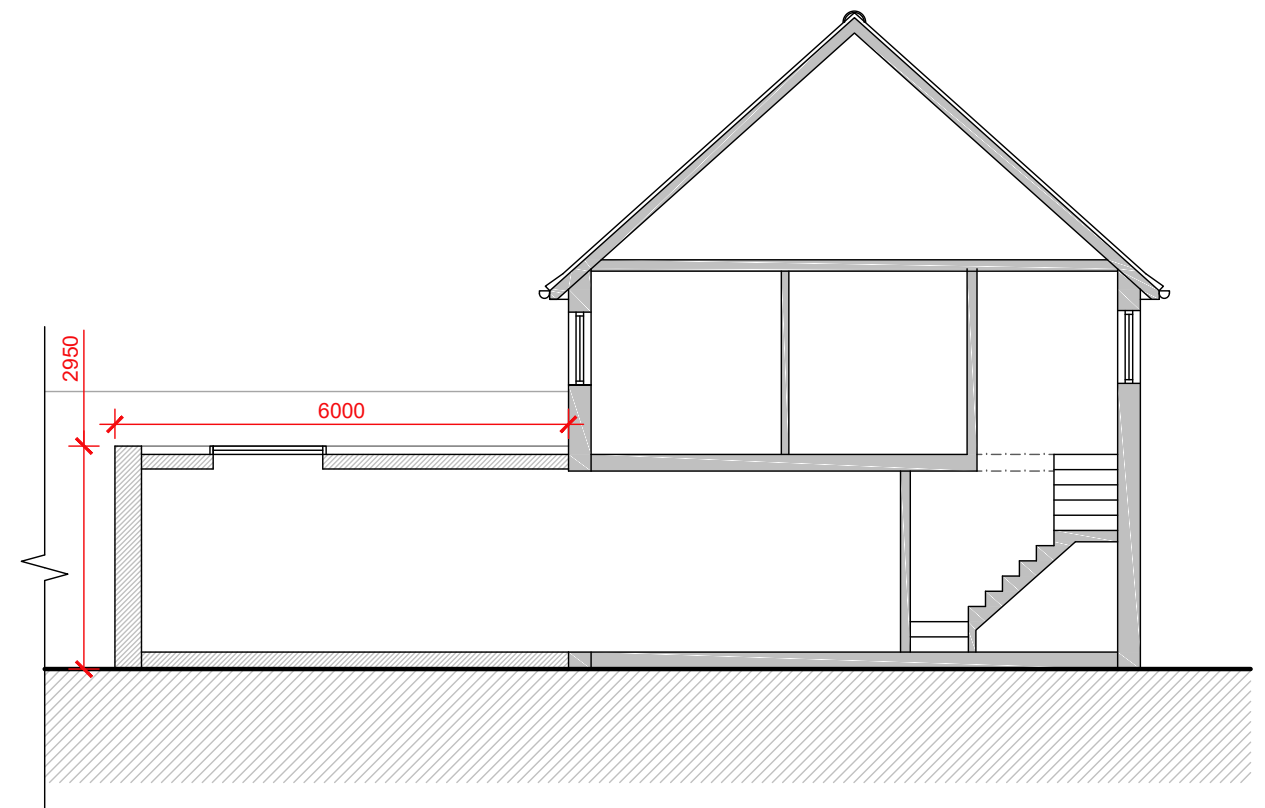

SIDE (SOUTH) ELEVATION

SECTION X-X

PROPOSED ELEVATION / SECTION

K V B Architects Ltd
Chartered Architects
9 High Street
Tring, Herts
HP23 5AH
Tel: +44 (0)1442 824691
Email: greg@kvbarchitects.co.uk
www.kvbarchitects.co.uk

CLIENT McGowan	SCALE 1:100 @ A3	DATE 23.10.23
PROJECT 13 Battlers Green Drive	DRAWN OE	CHECKED GB
TITLE Proposed Side Elevations	DRAWING NO. 306	
	JOB NO.	REVISION