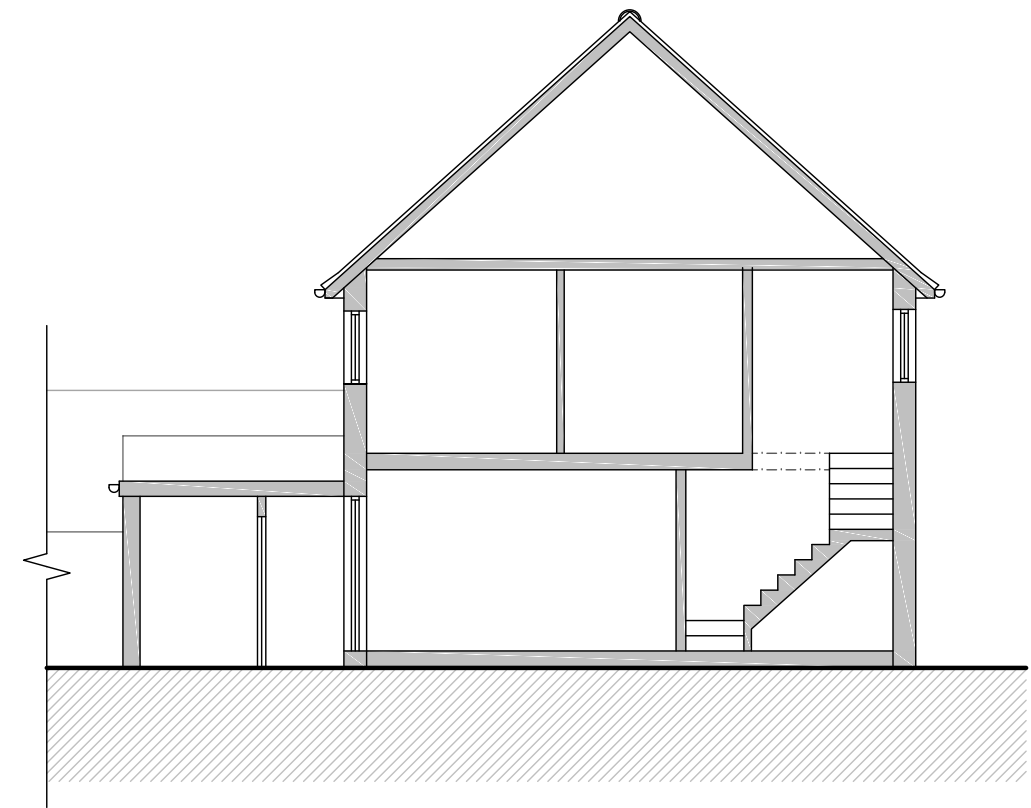

SIDE (SOUTH) ELEVATION

SECTION X-X

# EXISTING ELEVATION / SECTION

**K V B Architects Ltd**  
Chartered Architects  
9 High Street  
Tring, Herts  
HP23 5AH  
Tel: +44 (0)1442 824691  
Email: greg@kvbarchitects.co.uk  
www.kvbarchitects.co.uk

CLIENT <b>McGowan</b>	SCALE <b>1:100 @ A3</b>	DATE <b>07.09.23</b>
PROJECT <b>13 Battlers Green Drive</b>	DRAWN <b>OE</b>	CHECKED <b>GB</b>
TITLE <b>Existing Elevations</b>	DRAWING NO. <b>106</b>	
	JOB NO.	REVISION