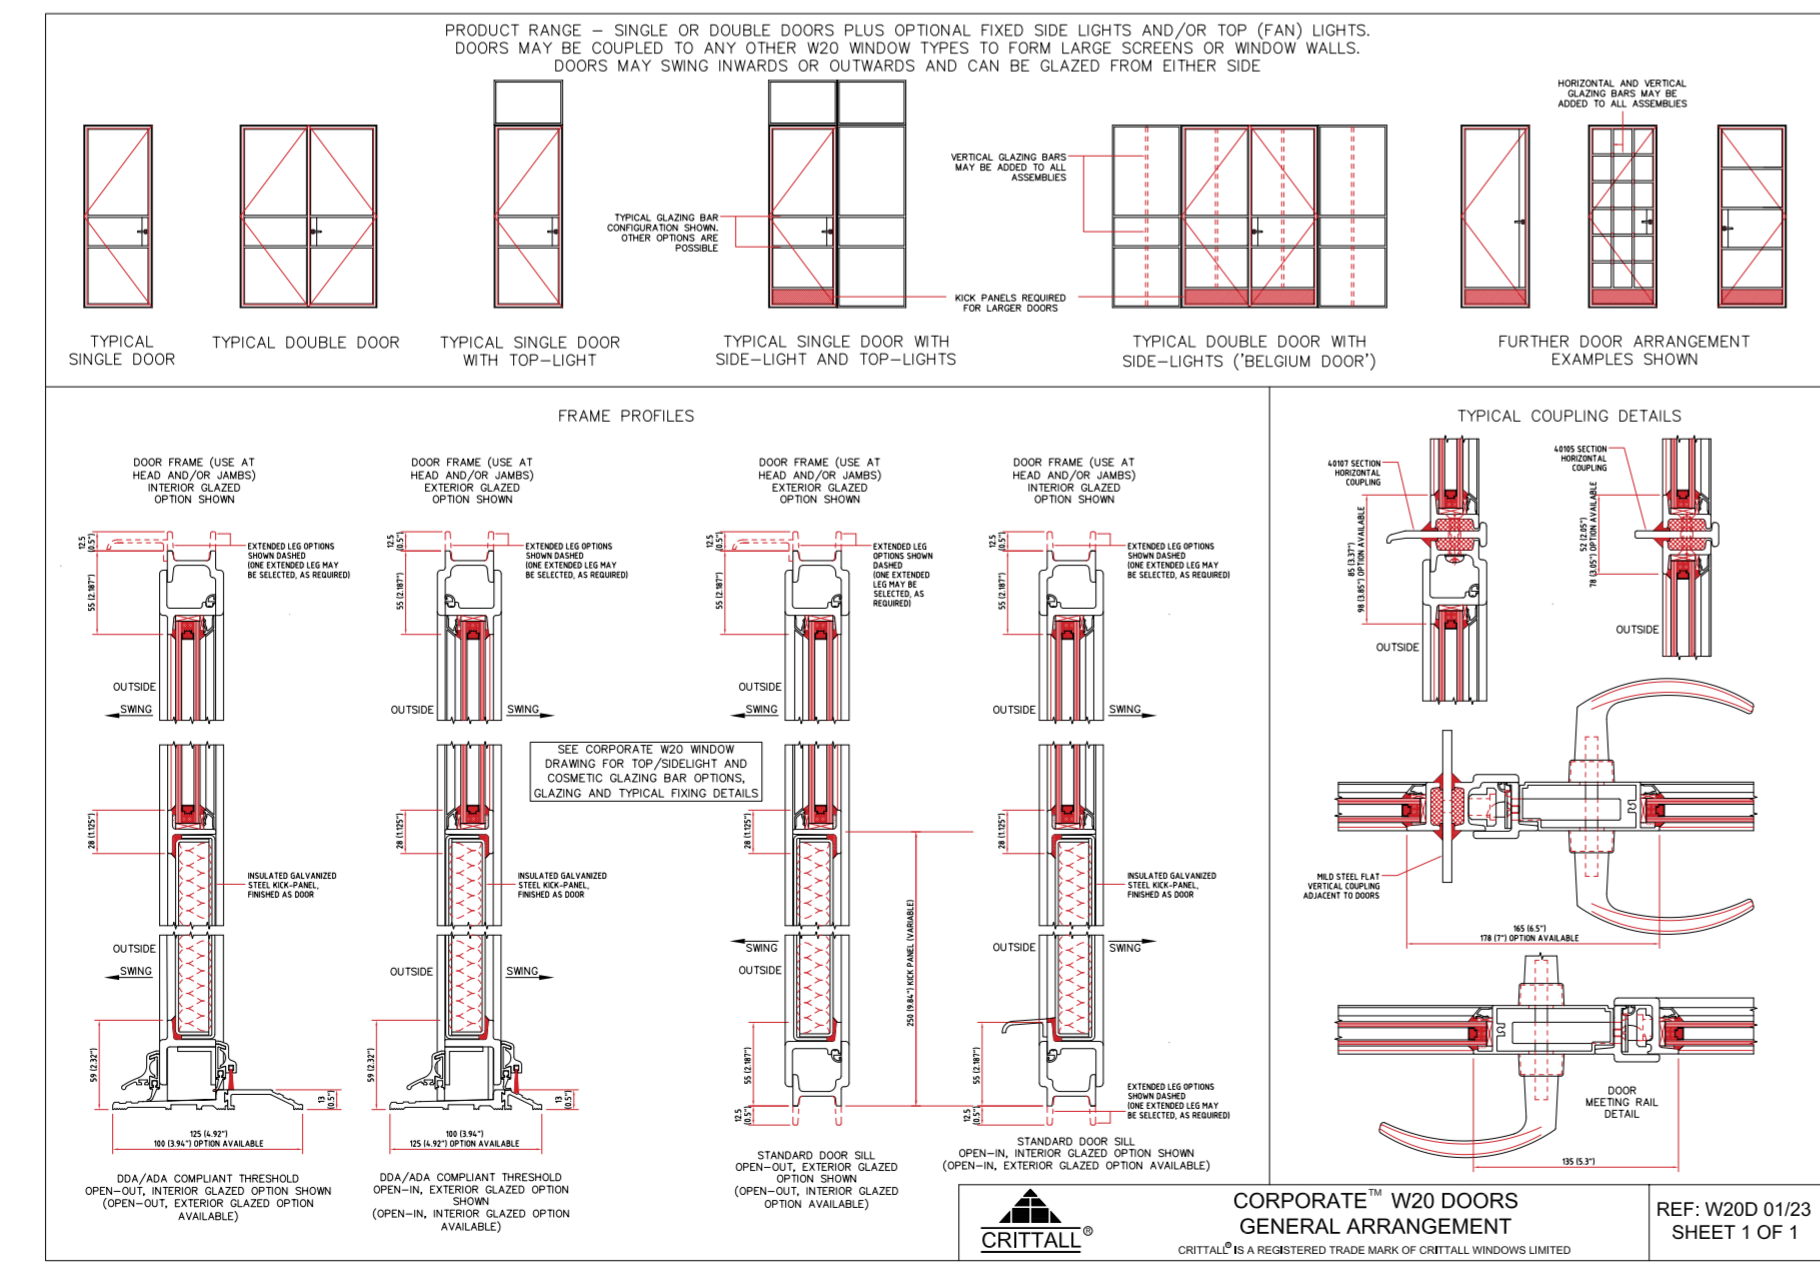

©CRITTALL WINDOWS LTD. 2019

CHA Crittal Window Details 1:5

CHA Crittal Door Details 1:5

revision	date	description
<p>claxton hall architectural ltd</p> <p>tel: 01328 862229 address: 1 Vine House, 3 Oak Street, Fakenham, Norfolk, NR21 9DX e-mail: design@claxton-hall.co.uk web: www.claxton-hall.co.uk</p>		
project:	Proposed Extension & Alterations Tower Farm Middleton Norfolk	sheet size: A2
date:	March 2023	
scales:	As Shown	
revision:		
ref:	Crittal Window & Door Details	669 - 06