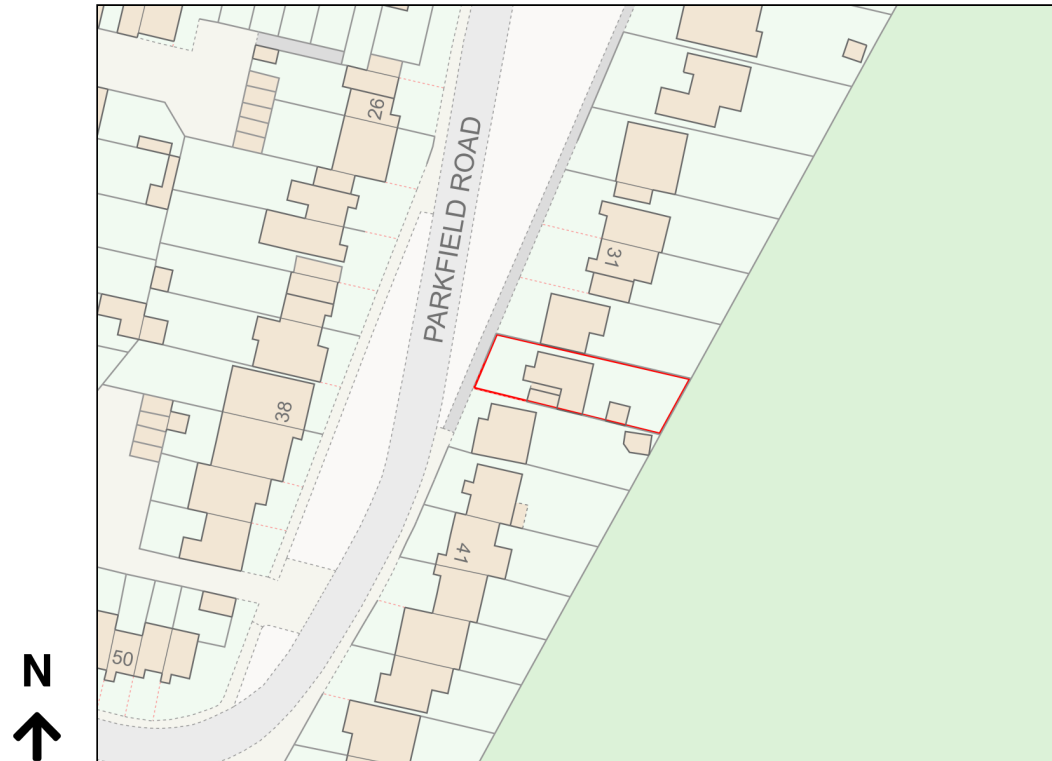

Location Plan

Site Address: 35, Parkfield Road, Ryhall, PE9 4ER

Date Produced: 23-Oct-2023

Scale: 1:1250 @A4

Planning Portal Reference: PP-12545010v1