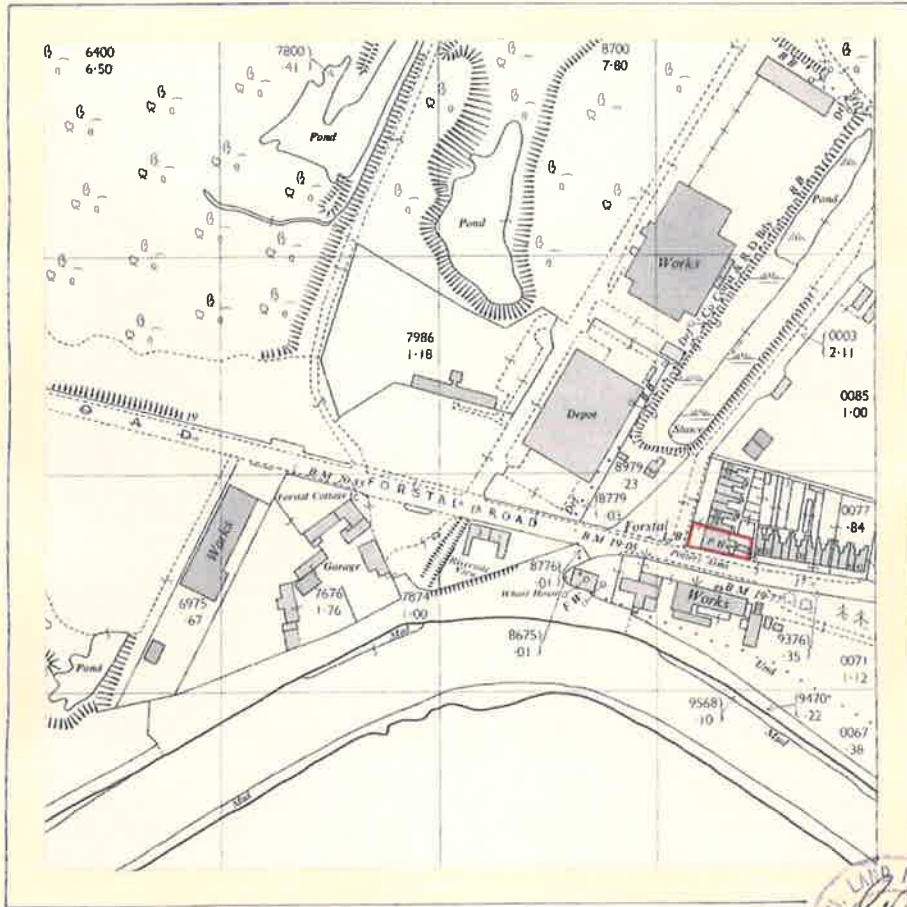

H.M. LAND REGISTRY

Scale 1:2500

Parish BOXLEY

O.S. Sheet KENT TQ 7228 | 7368

Crown Copyright

Filed Plan of Title No. **K278882**

MB 24