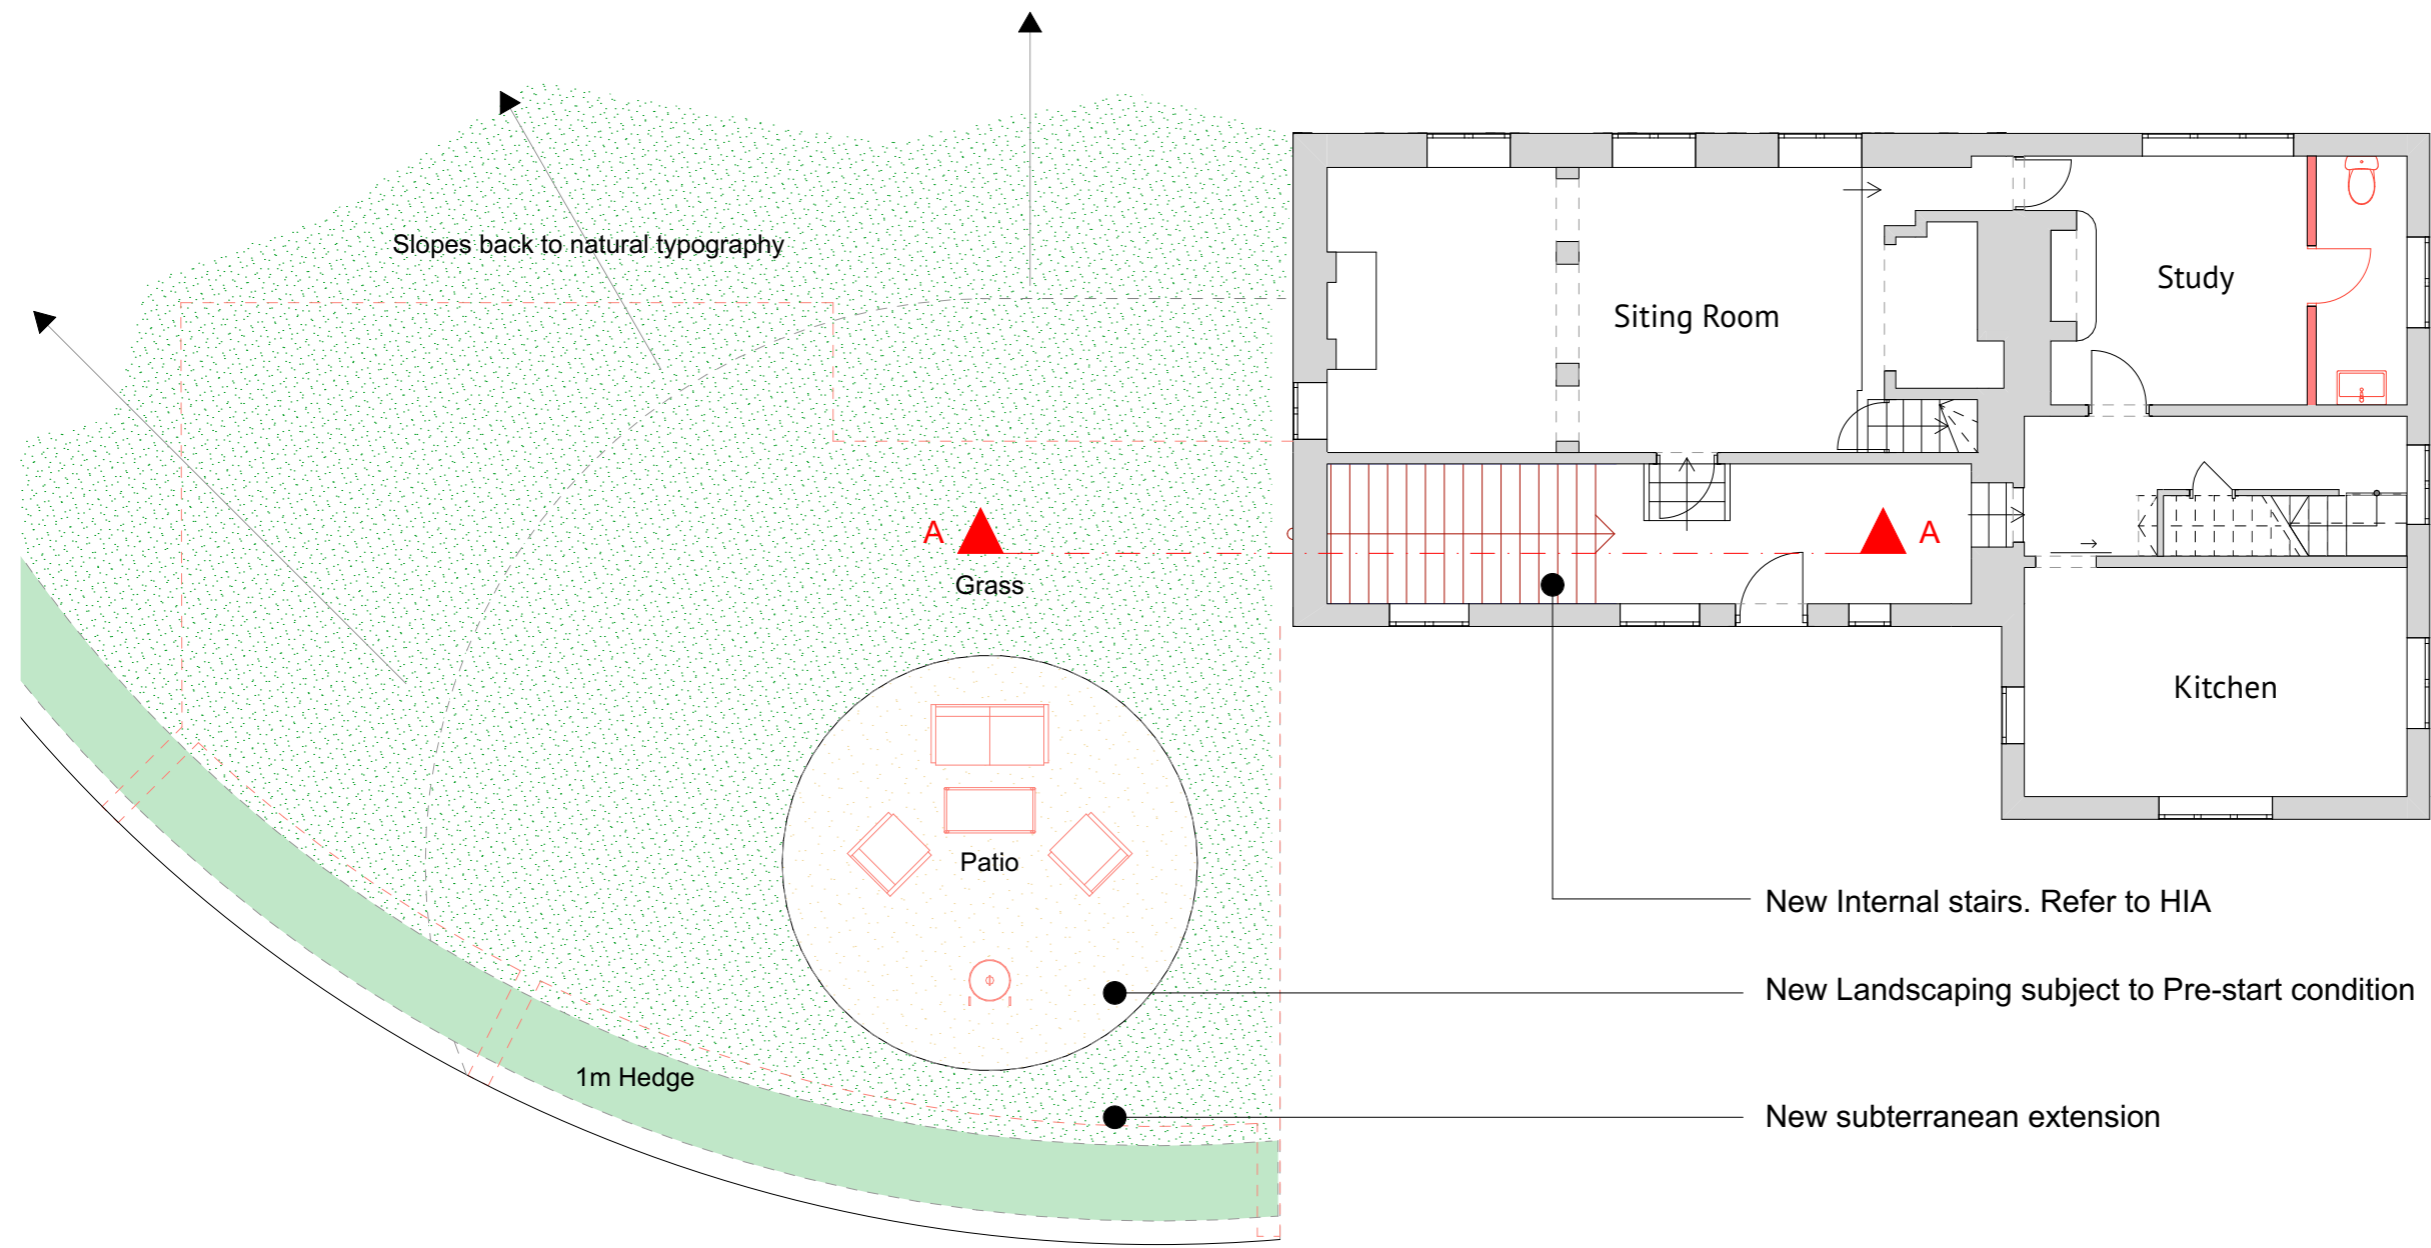

client
Mr & Mrs Stanley

job
Rats Castle, Linchmere Road,
Haslemere, West Sussex GU27 3QG

drawing title
Proposed Ground Floor Plan

scale	drawn	date
See Drawing		

N.B:
All facias, soffits and windows
repaired or replaced on a 'like for like'.

1:5 details to be provided via condition

Proposed Ground Floor Plan
Scale 1:100

© Inside Out Architectural Consultants Ltd 2011