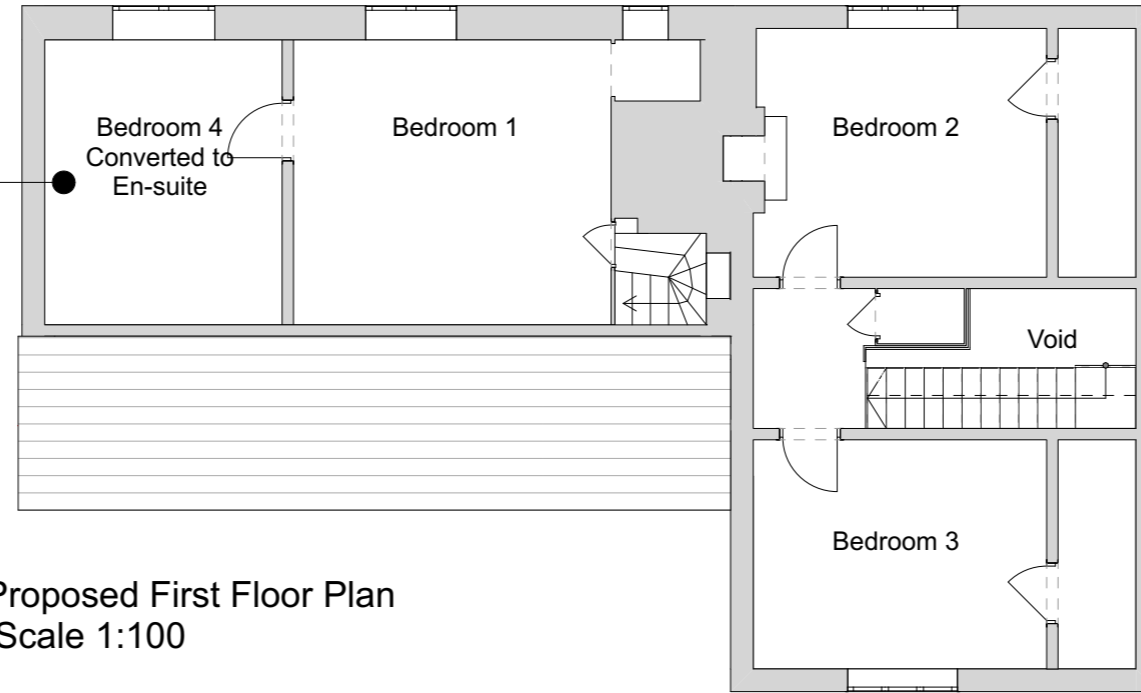

client  
Mr & Mrs Stanley

job  
Rats Castle, Linchmere Road,  
Haslemere, West Sussex GU27 3QG

drawing title  
**Proposed First Floor Plan  
Proposed Roof Plan**

scale	drawn	date
See Drawing		

N.B:  
All facias, soffits and windows  
repaired or replaced on a 'like for like'.  
1:5 details to be provided via condition

New En-suite. Layout and services to be confirmed  
after site investigation

**Proposed First Floor Plan**  
Scale 1:100

**Proposed Roof Plan**  
Scale 1:100