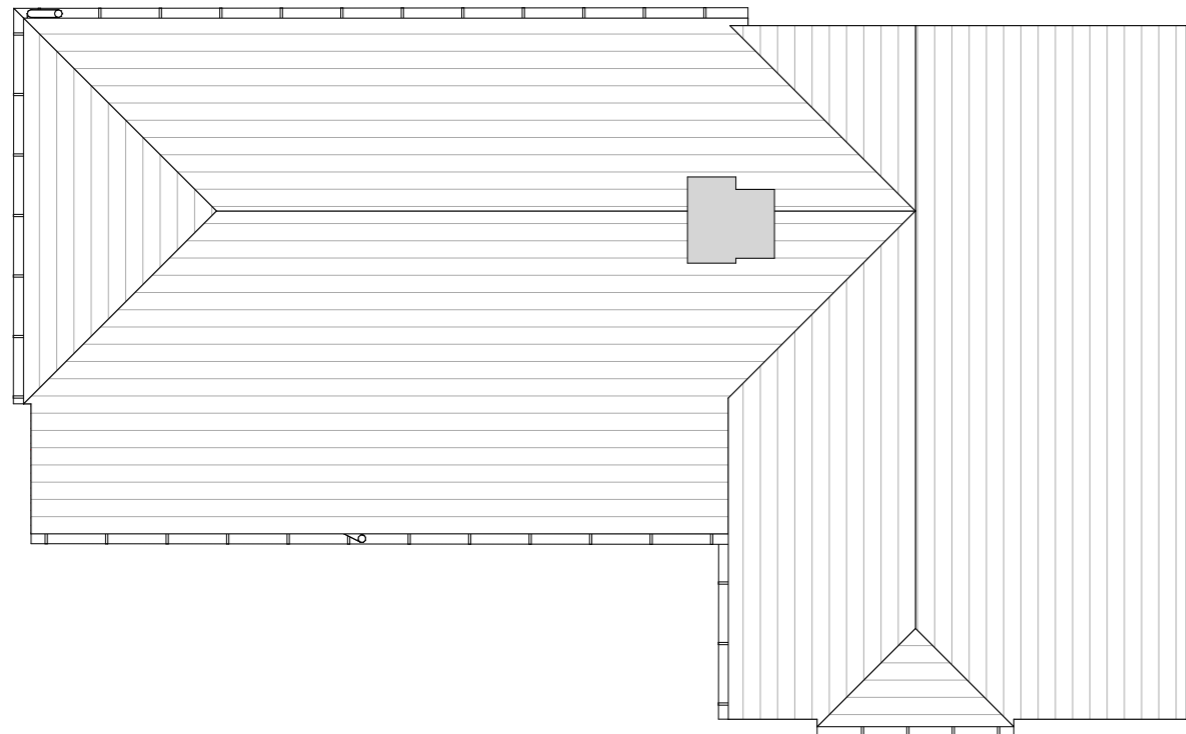

client  
Mr & Mrs Stanley

job  
Rats Castle, Linchmere Road,  
Haslemere, West Sussex GU27 3QG

drawing title  
**Proposed First Floor Plan  
Proposed Roof Plan**

scale	drawn	date
See Drawing		

N.B:  
All facias, soffits and windows  
repaired or replaced on a 'like for like'.  
1:5 details to be provided via condition

New En-suite. Layout and services to be confirmed  
after site investigation

**Proposed First Floor Plan**  
Scale 1:100

**Proposed Roof Plan**  
Scale 1:100