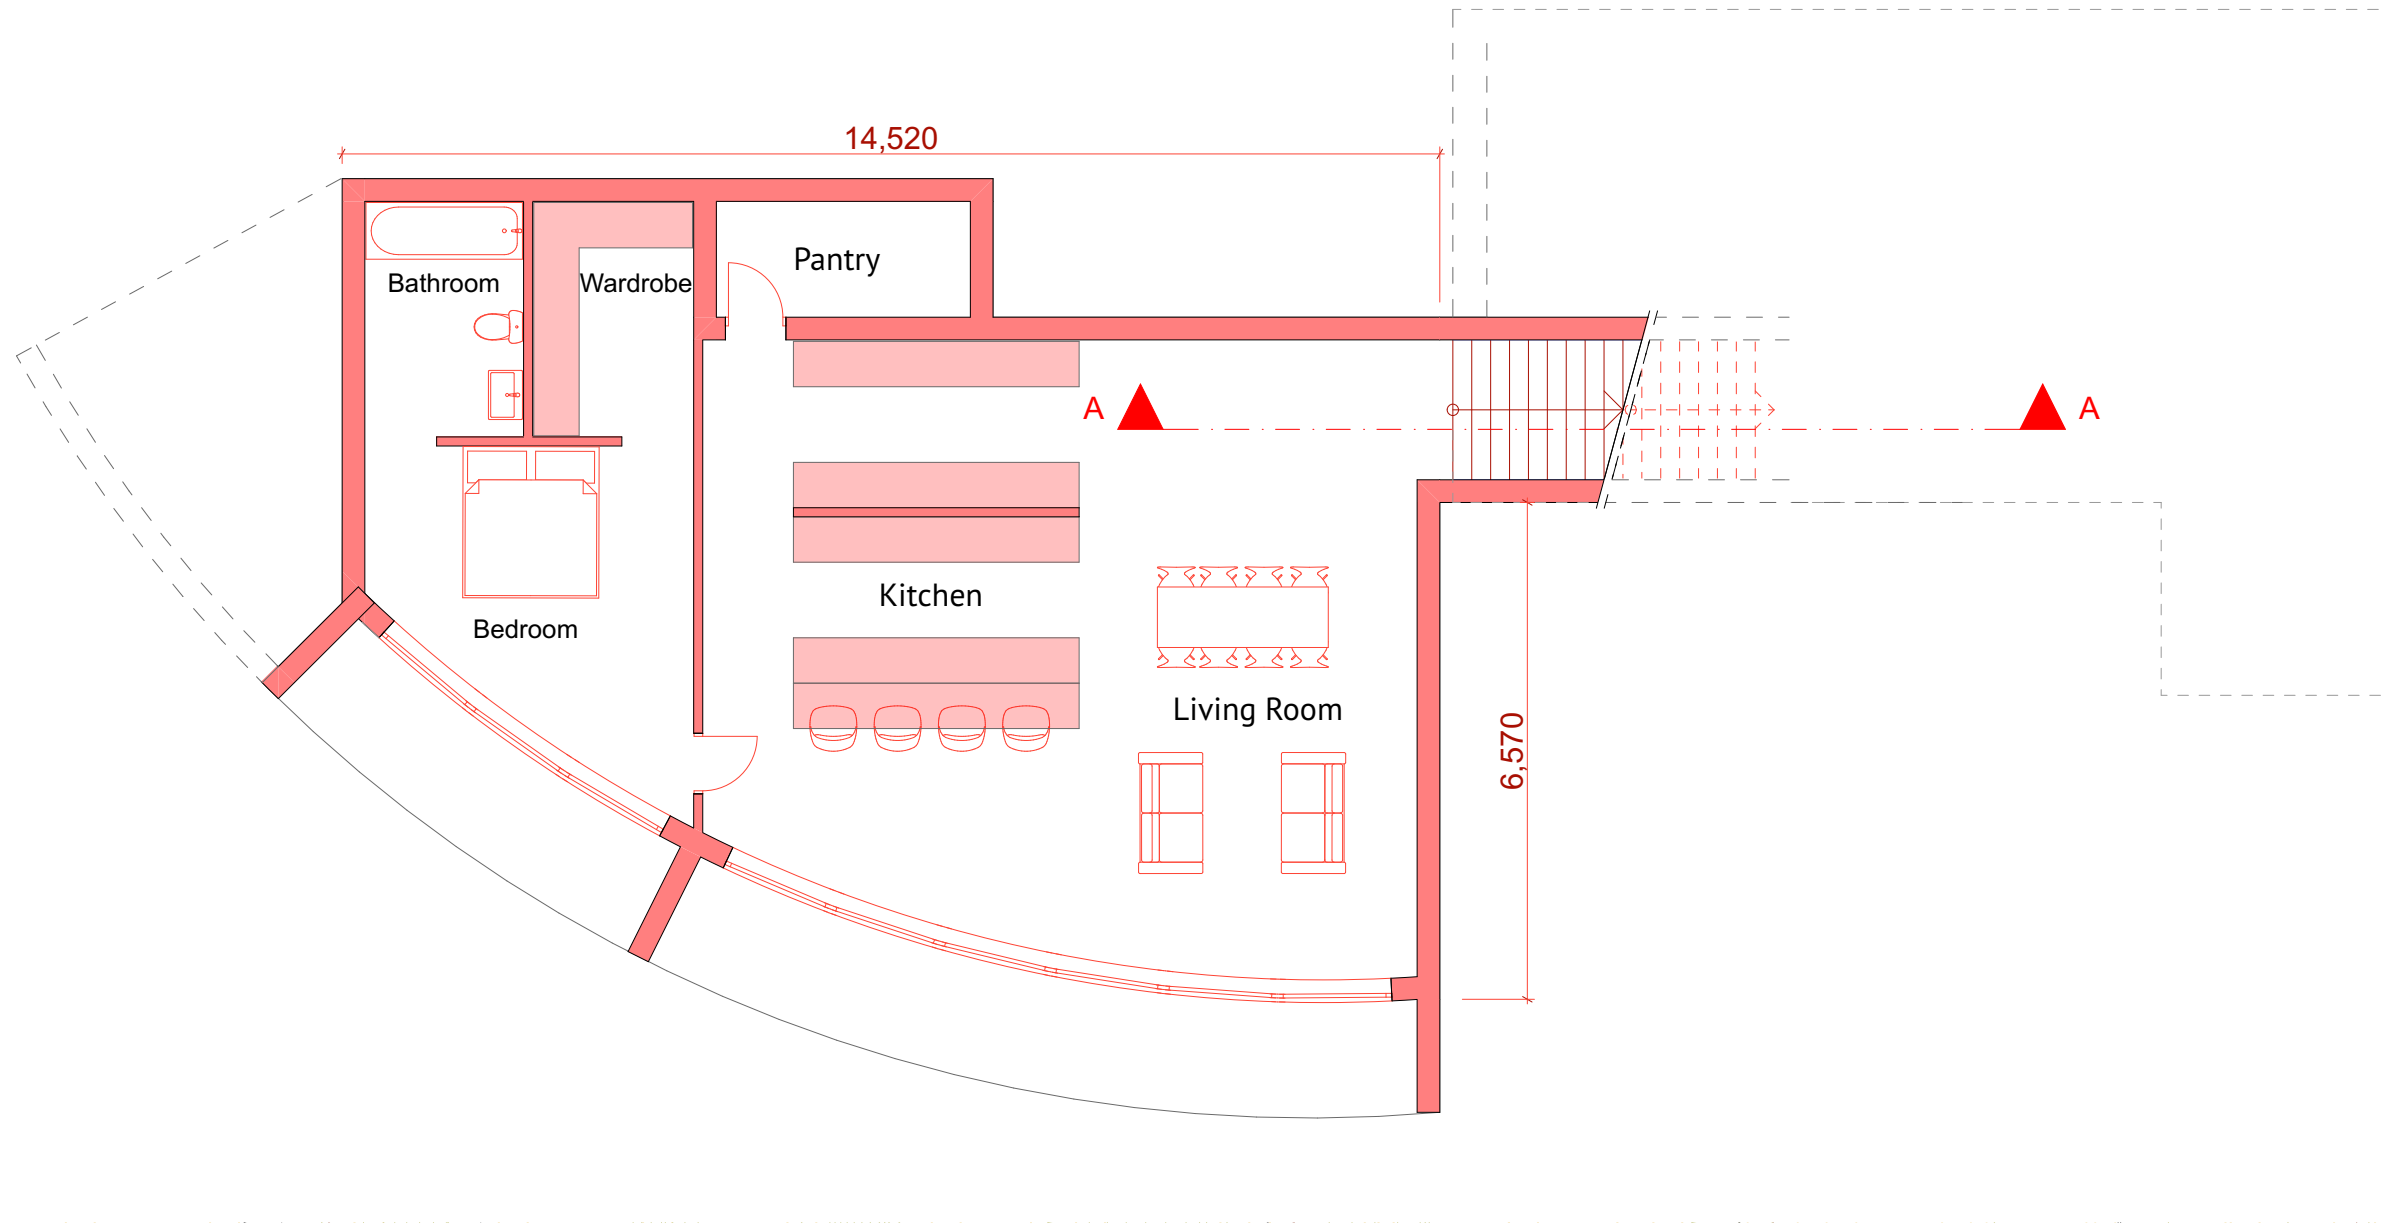

job no. 252	drawing no. A.06
	

client
Mr & Mrs Stanley

job
Rats Castle, Linchmere Road,
Haslemere, West Sussex GU27 3QG

drawing title
**Proposed Basement
Floor Plan**

scale See Drawing	drawn	date
----------------------	-------	------

Proposed Basement Floor Plan
Scale 1:100

© Inside Out Architectural Consultants Ltd 2011

job no. 252	drawing no. A.06
----------------	---------------------