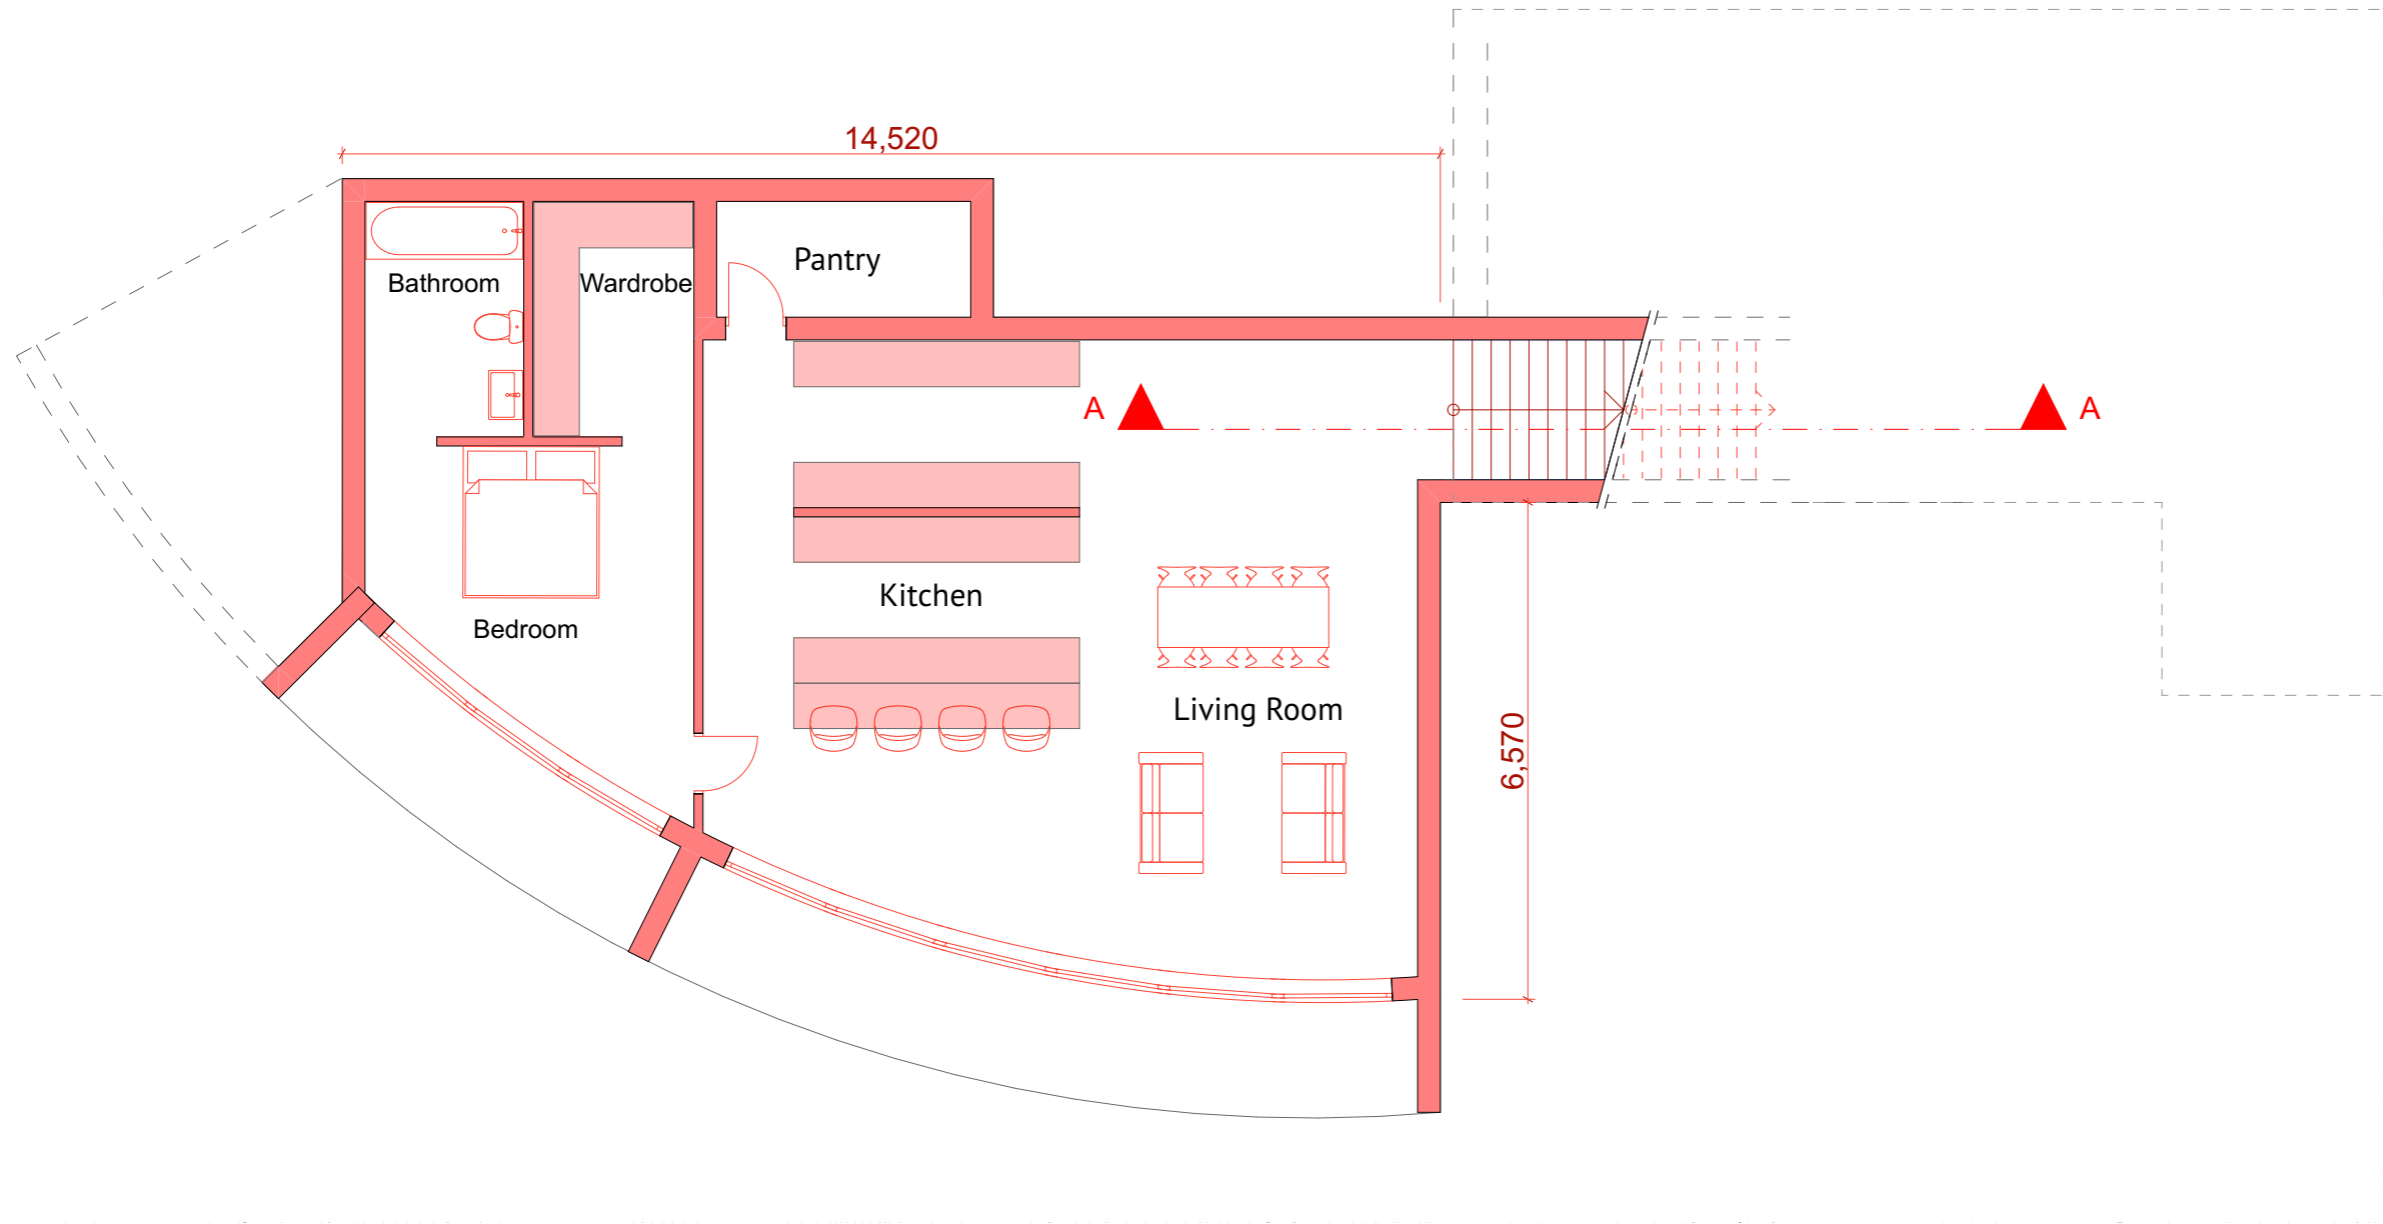

job no. 252	drawing no. A.06
	

client  
Mr & Mrs Stanley

job  
Rats Castle, Linchmere Road,  
Haslemere, West Sussex GU27 3QG

drawing title  
**Proposed Basement  
Floor Plan**

scale See Drawing	drawn	date
----------------------	-------	------

Proposed Basement Floor Plan  
Scale 1:100

© Inside Out Architectural Consultants Ltd 2011

job no. 252	drawing no. A.06
----------------	---------------------