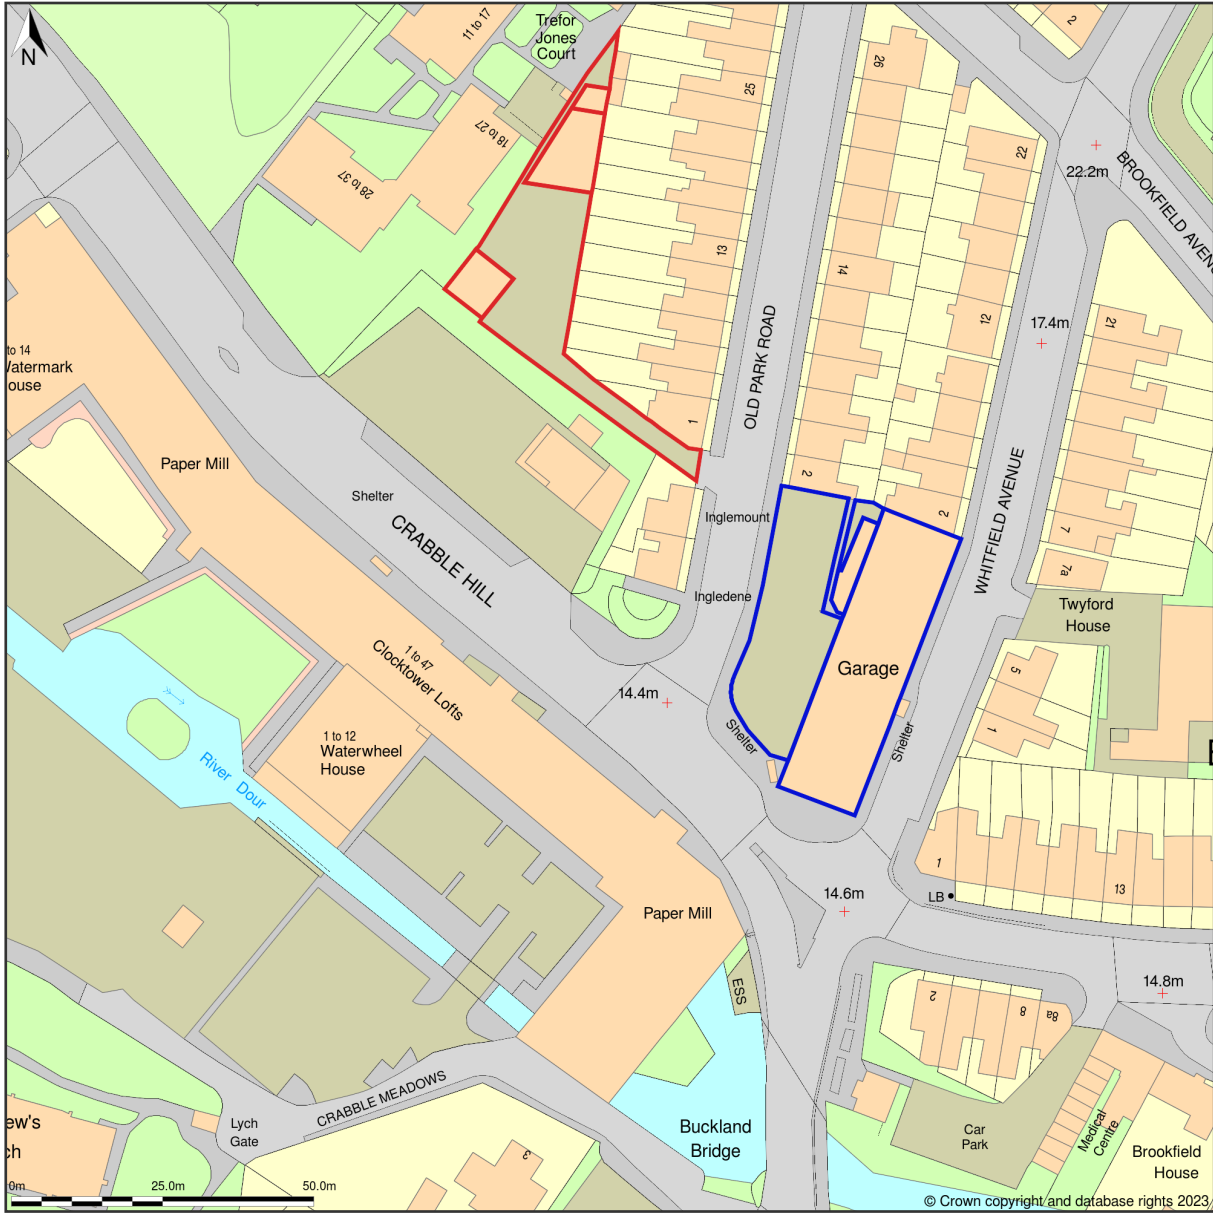

**Hollis Motors, 1, Crabble Hill, Dover, Kent, CT17 0RS**

Location Plan shows area bounded by: 630490.63, 142716.02 630690.63, 142916.02 (at a scale of 1:1250), OSGridRef: TR30594281. The representation of a road, track or path is no evidence of a right of way. The representation of features as lines is no evidence of a property boundary.

Produced on 14th Sep 2023 from the Ordnance Survey National Geographic Database and incorporating surveyed revision available at this date. Reproduction in whole or part is prohibited without the prior permission of Ordnance Survey. © Crown copyright 2023. Supplied by www.buyaplan.co.uk a licensed Ordnance Survey partner (100053143). Unique plan reference: #00847351-047DA5.