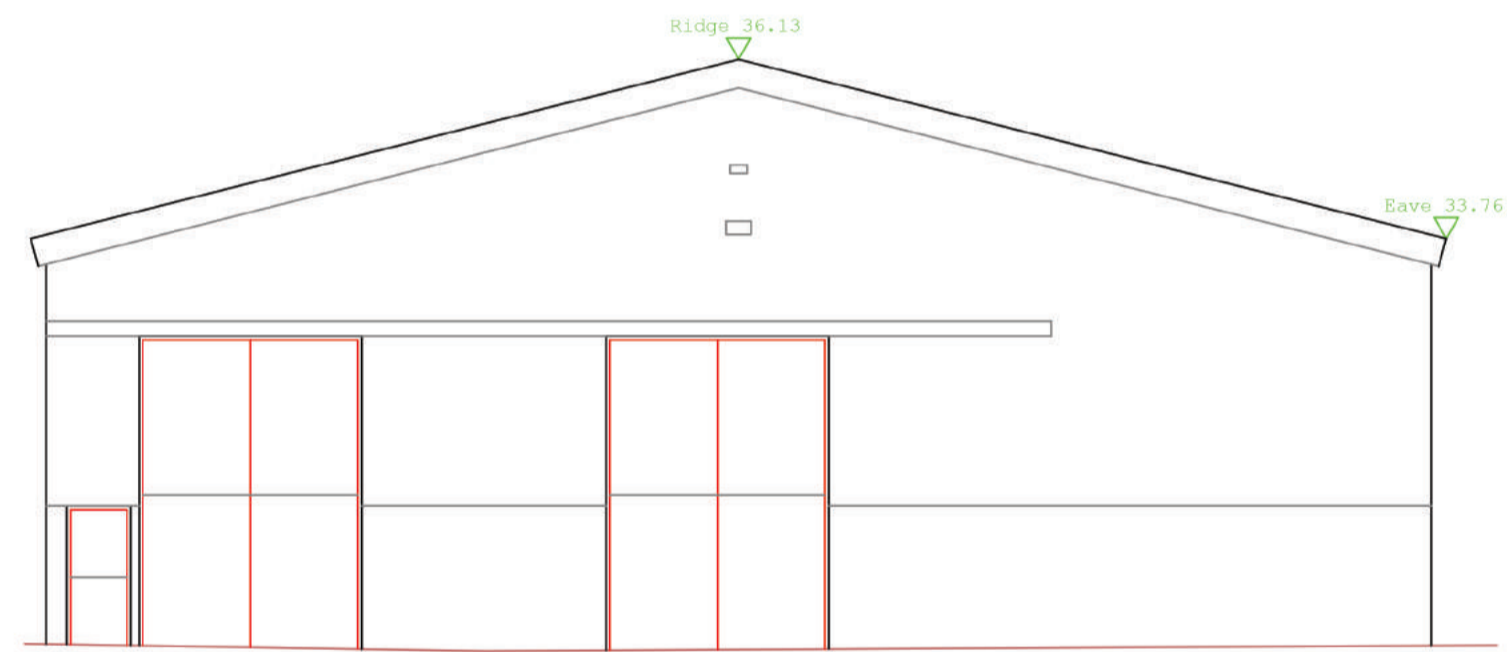

REAR ELEVATION

DATUM LEVEL = 26.00m

FLANK ELEVATION

DATUM LEVEL = 26.00m

FRONT ELEVATION

DATUM LEVEL = 26.00m

FLANK ELEVATION

DATUM LEVEL = 26.00m