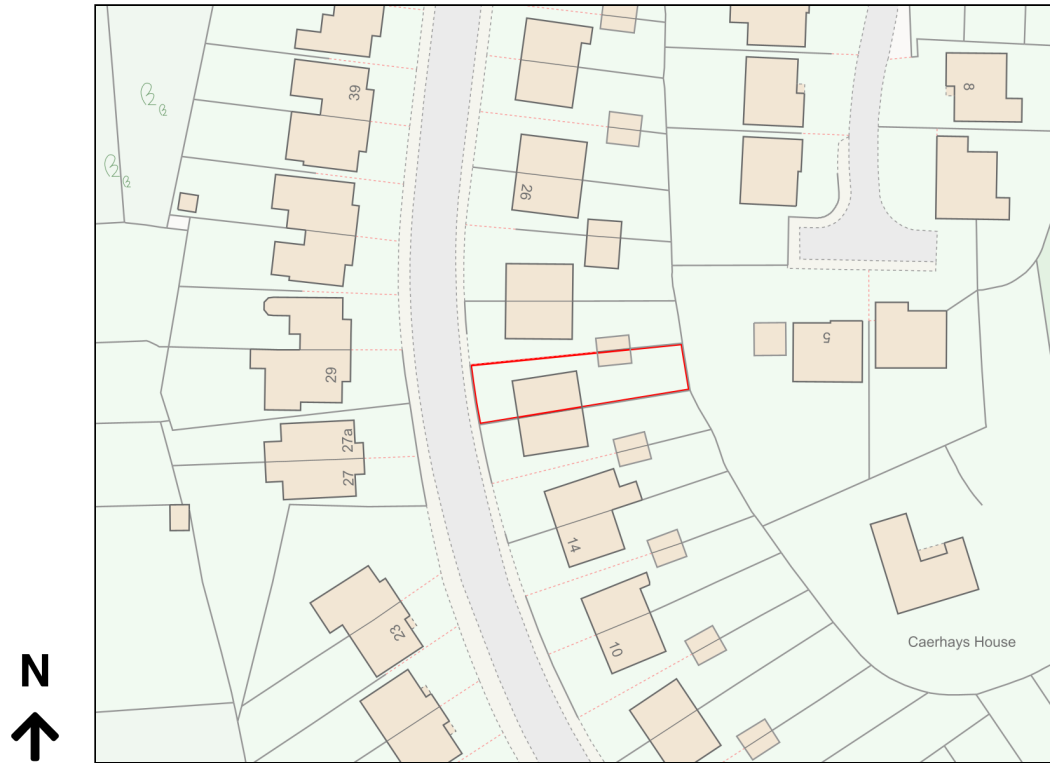

# Location Plan

Site Address: 20, Frensham Avenue, Plymouth, PL6 7JN

Date Produced: 20-Oct-2023

Scale: 1:1250 @A4

Planning Portal Reference: PP-12546843v1