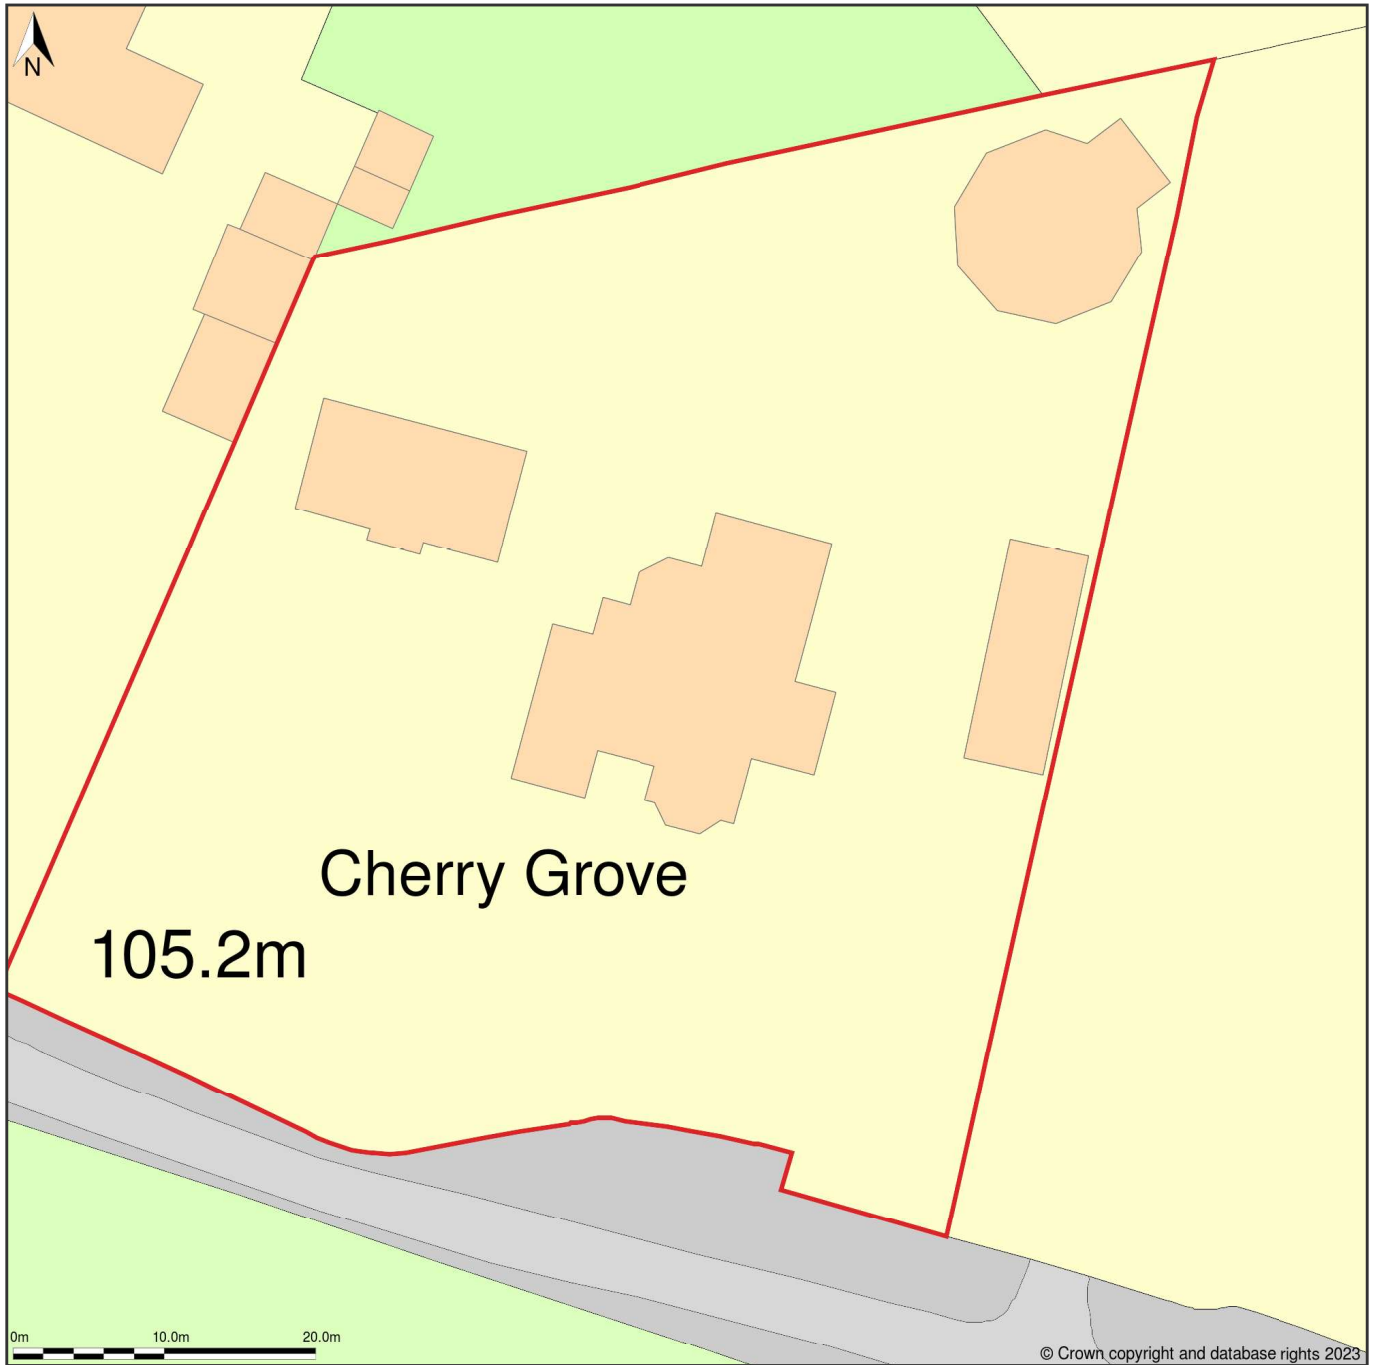

Cherry Grove, Pigs Green, Westland Green, Little Hadham, Hertfordshire, SG11 2AH

Site Plan (also called a Block Plan) shows area bounded by: 542127.48, 221642.23 542217.48, 221732.23 (at a scale of 1:500), OSGridRef: TL42172168. The representation of a road, track or path is no evidence of a right of way. The representation of features as lines is no evidence of a property boundary.

Produced on 26th Oct 2023 from the Ordnance Survey National Geographic Database and incorporating surveyed revision available at this date. Reproduction in whole or part is prohibited without the prior permission of Ordnance Survey. © Crown copyright 2023. Supplied by www.buyaplan.co.uk a licensed Ordnance Survey partner (100053143). Unique plan reference: #00856595-8D993A.