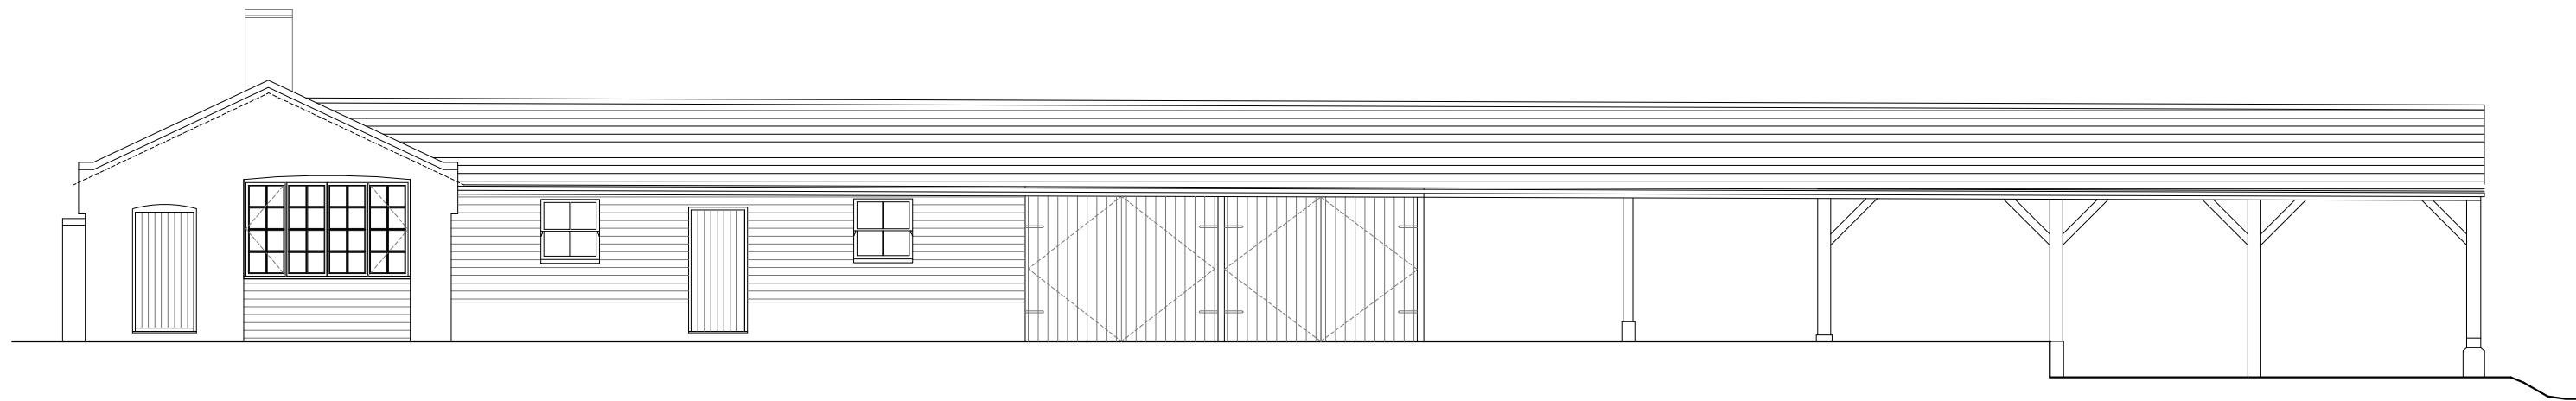

North Elevation

South Elevation

East Elevation

West Elevation

Notes/
Report all errors and omissions to the architect.
Dimensions to be checked on site prior to fabrication.
~~No dimensions to be scaled from this drawing.~~

© Copyright
hox
design
architects
Unit 2
5 Drysdale Street
London N1 6ND
020 7739 2050
hoxdesign.co.uk

Rev	Description	Date	Initials

Scale 1:100	Drawing No. 734 /
Date May 2023	1-03
Drawn By PM	Rev. PA