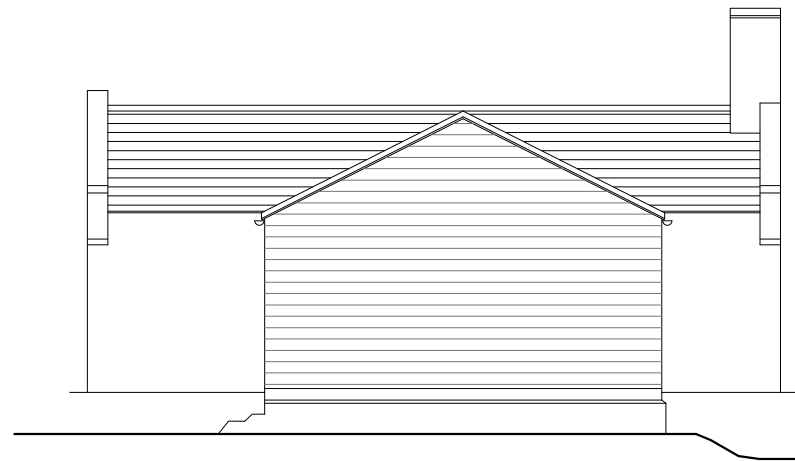

North Elevation

South Elevation

East Elevation

West Elevation

Notes/
Report all errors and omissions to the architect.
Dimensions to be checked on site prior to fabrication.
~~No dimensions to be scaled from this drawing.~~

© Copyright
hox
design
architects
Unit 2
5 Drysdale Street
London N1 6ND
020 7739 2050
hoxdesign.co.uk

Rev	Description	Date	Initials

Scale 1:100	Drawing No. 734 /
Date May 2023	1-03
Drawn By PM	Rev. PA