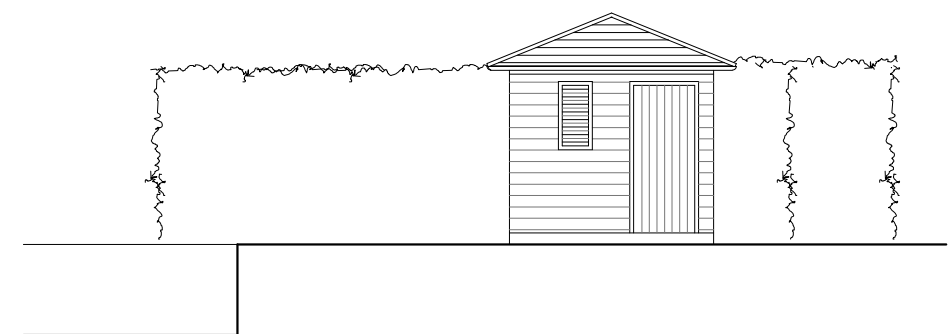

West Elevation

North Elevation

East Elevation

South Elevation

Notes/  
Report all errors and omissions to the architect.  
Dimensions to be checked on site prior to fabrication.  
~~No dimensions to be scaled from this drawing.~~

© Copyright		Rev	Description	Date	Initials
<b>hox</b> design architects Unit 2 5 Drysdale Street London N1 6ND 020 7739 2050 hoxdesign.co.uk	New Street Farm, SG11 1PJ		Scale 1:100	Drawing No. <b>734 /</b>	
	New Swimming Pool		Date Sep 2023	<b>2P-04</b>	
	Proposed Pool House Elevations		Drawn By PM	Rev. <b>PA</b>	