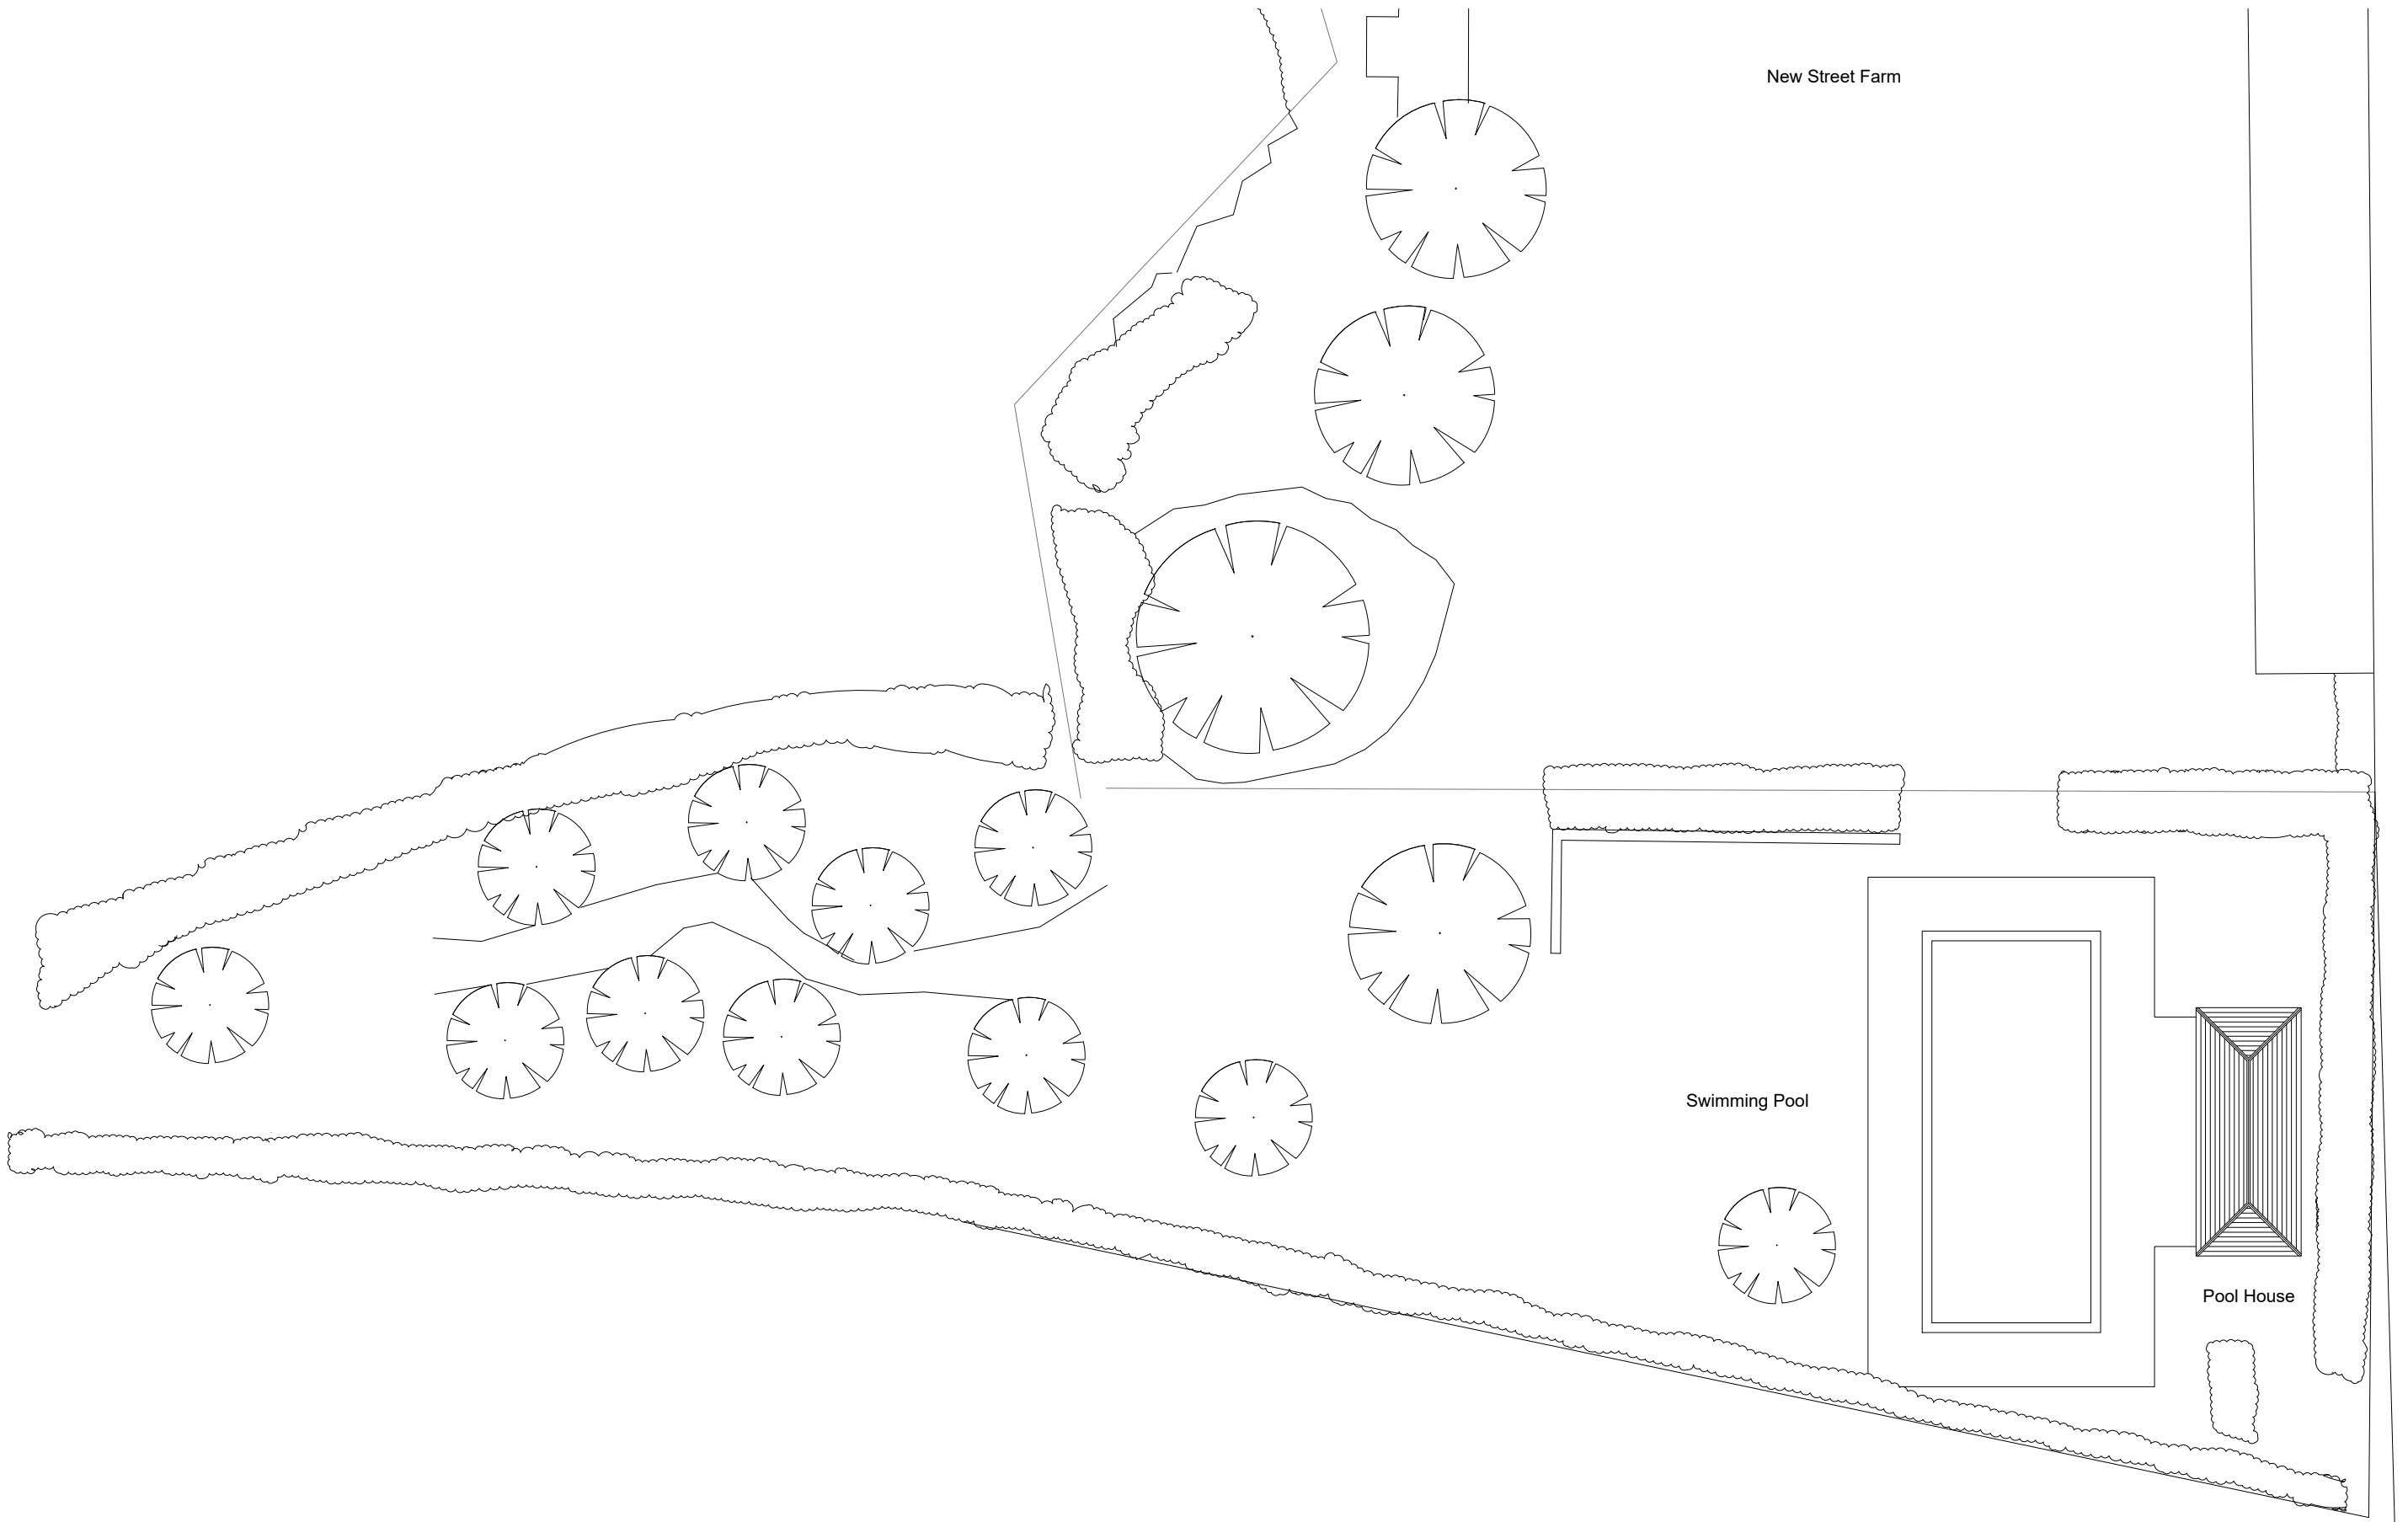

New Street Farm

Swimming Pool

Pool House

Garden Plan

© Copyright
Unit 2
5 Drysdale Street
London N1 6ND
020 7739 2050
hoxdesign.co.uk

New Street Farm, SG11 1PJ
New Swimming Pool
Proposed swimming Pool Plan

Scale	Date	Drawn By
1:200	Sep 2023	PM

Drawing No.	Rev.	Initials
734 / 2P-02		PA