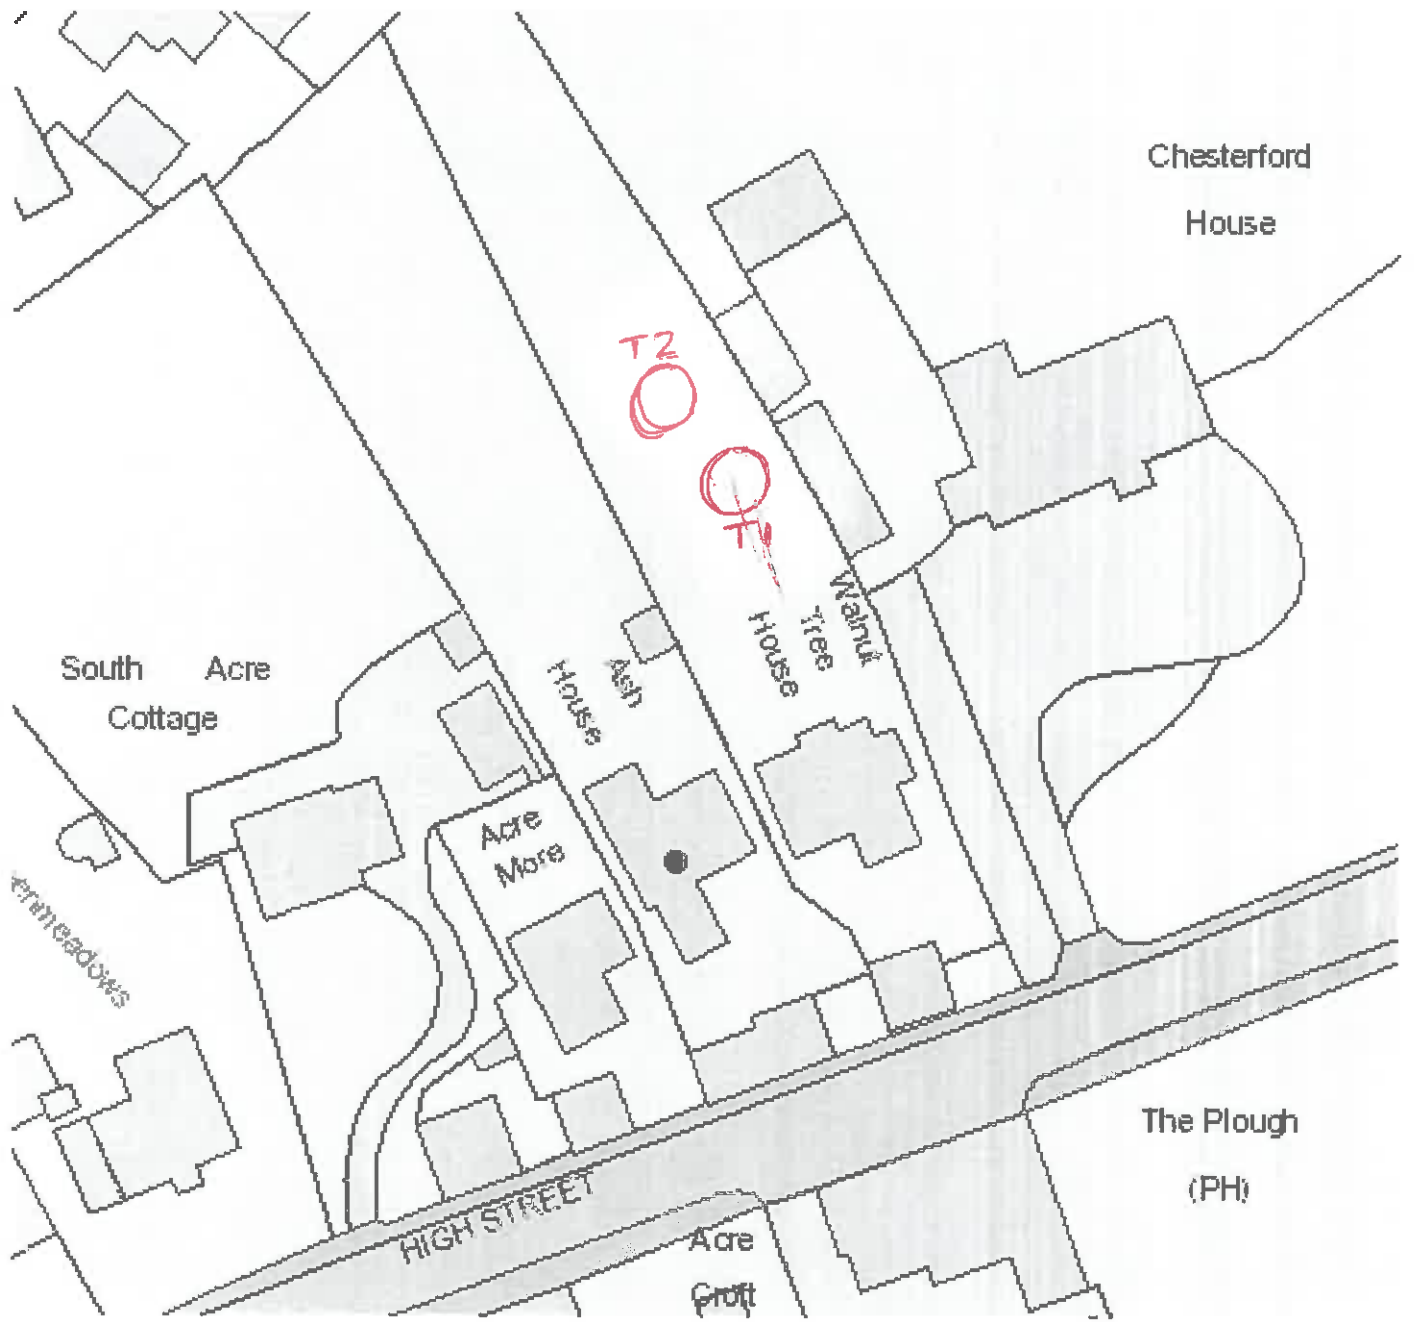

Ref. MCMANUS Tree Location Plan
Showing T1 (Silver Maple) and
T2 (Acer Crimson King)

TPO / CON ✓

Ash House
High St
St Chesterford