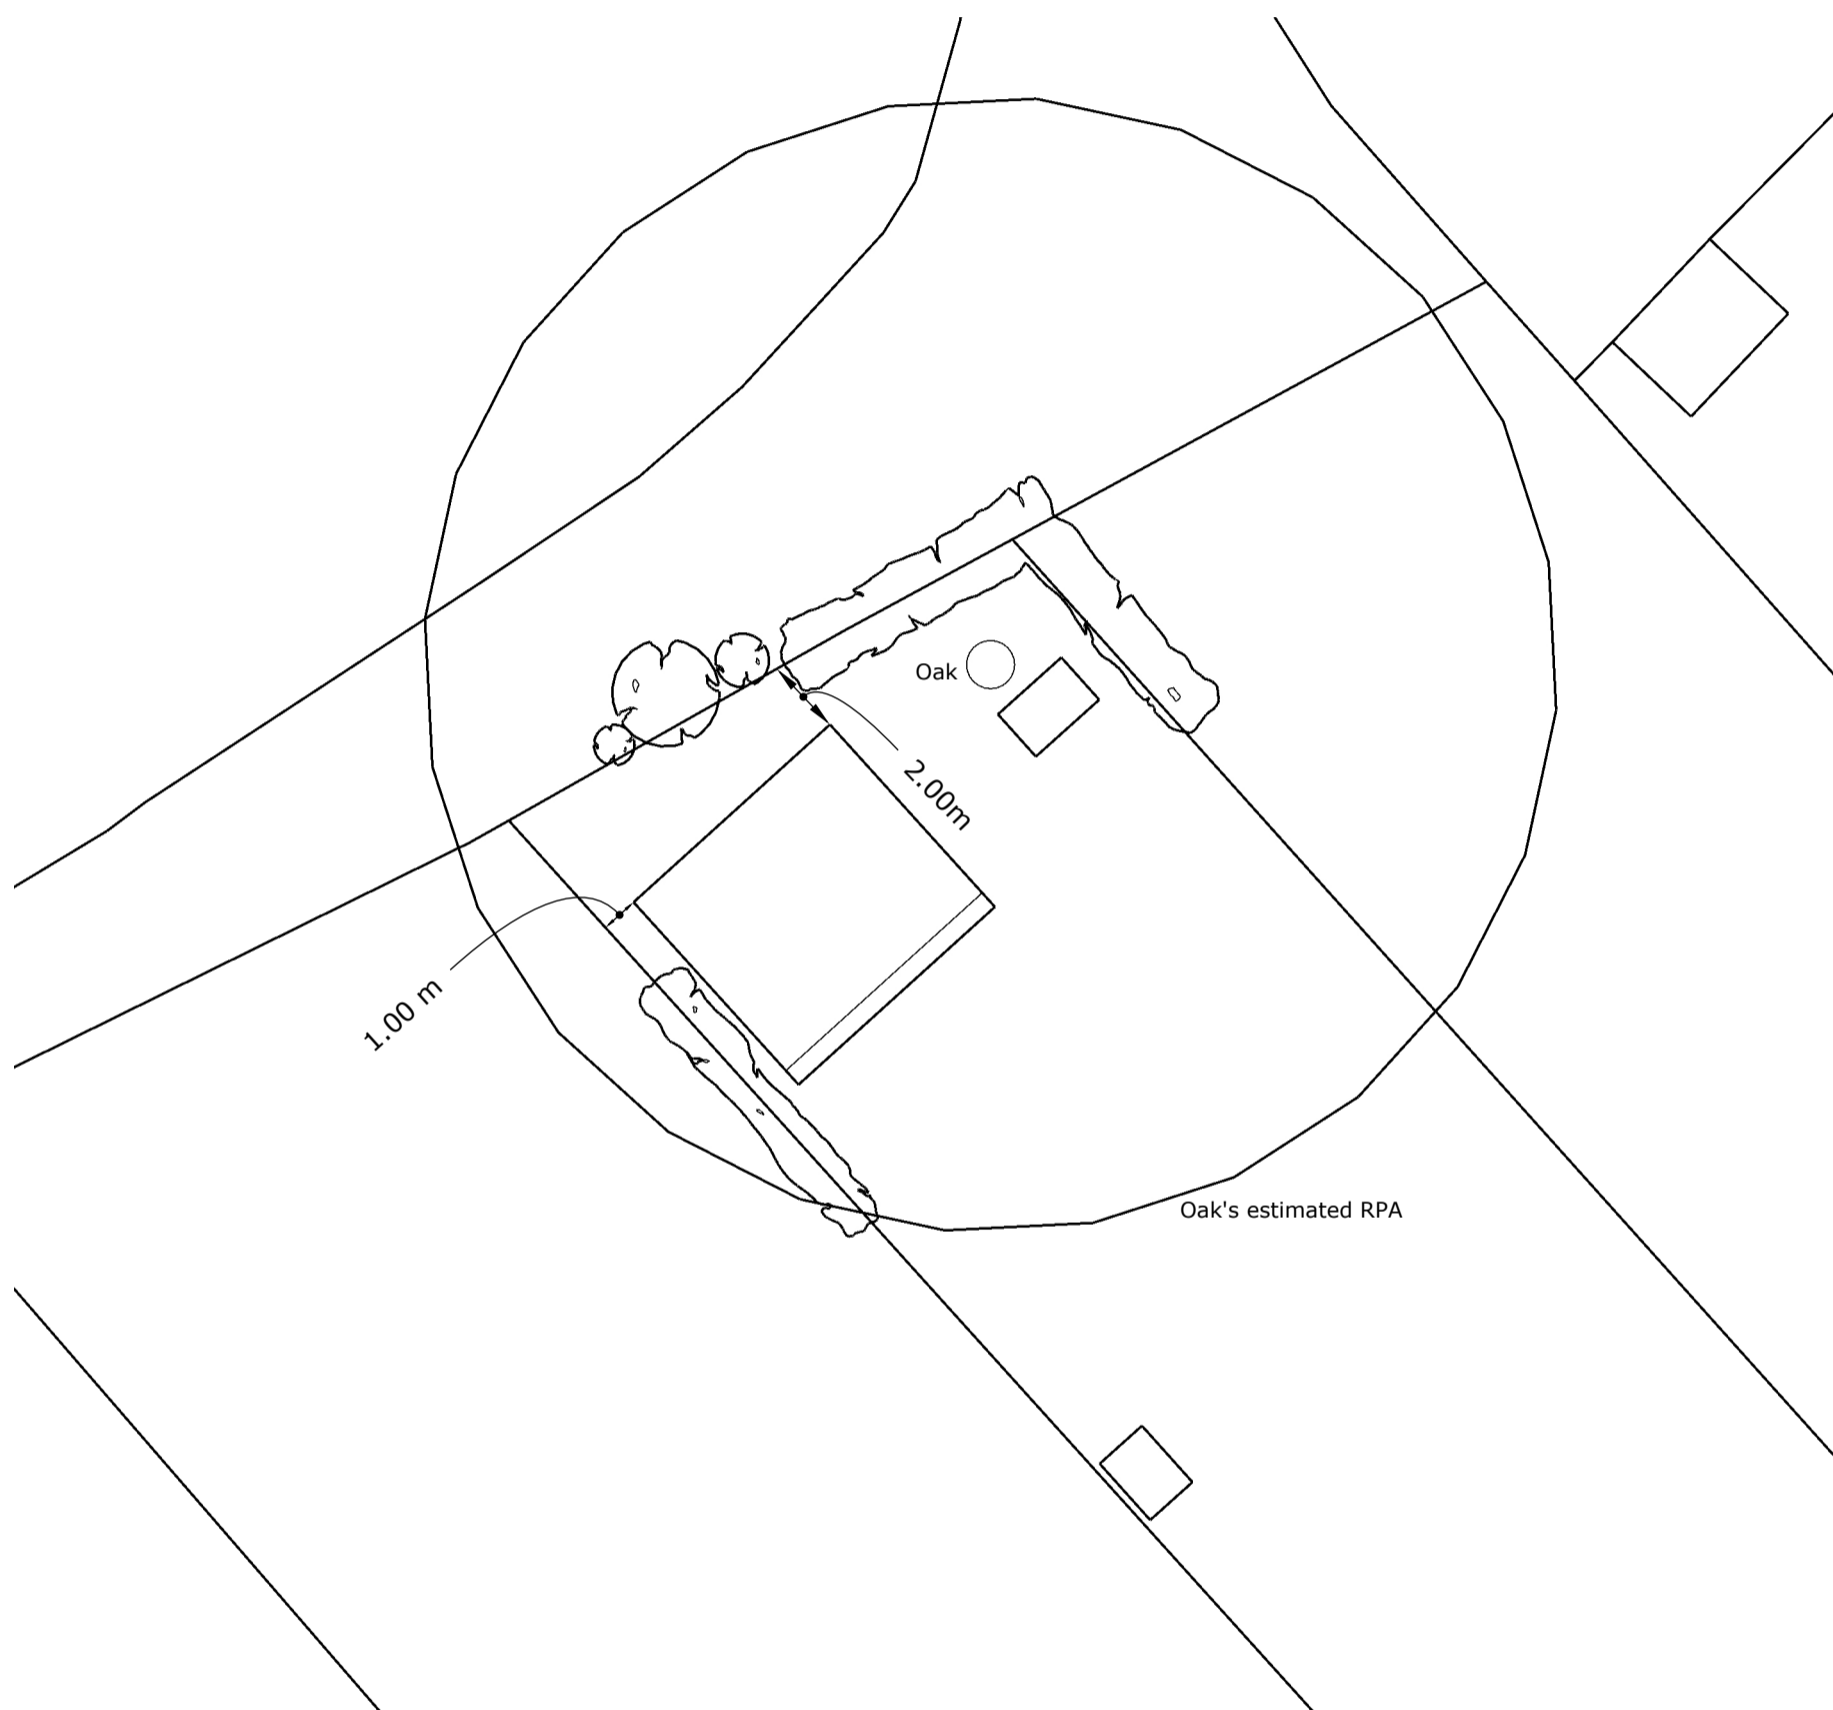

Site Layout Plan 1:200

10.00 m

Crown copyright and database rights OS 100042766

**SHEET
NO. 03**

Site Layout Plan
1:200 @ A3

PROJECT NO.
20.82

ISSUE
18.10.23

114 PICKFORD ROAD, MARKYATE
AL3 8RL

FOR PLANNING PURPOSES ONLY

R L Planning