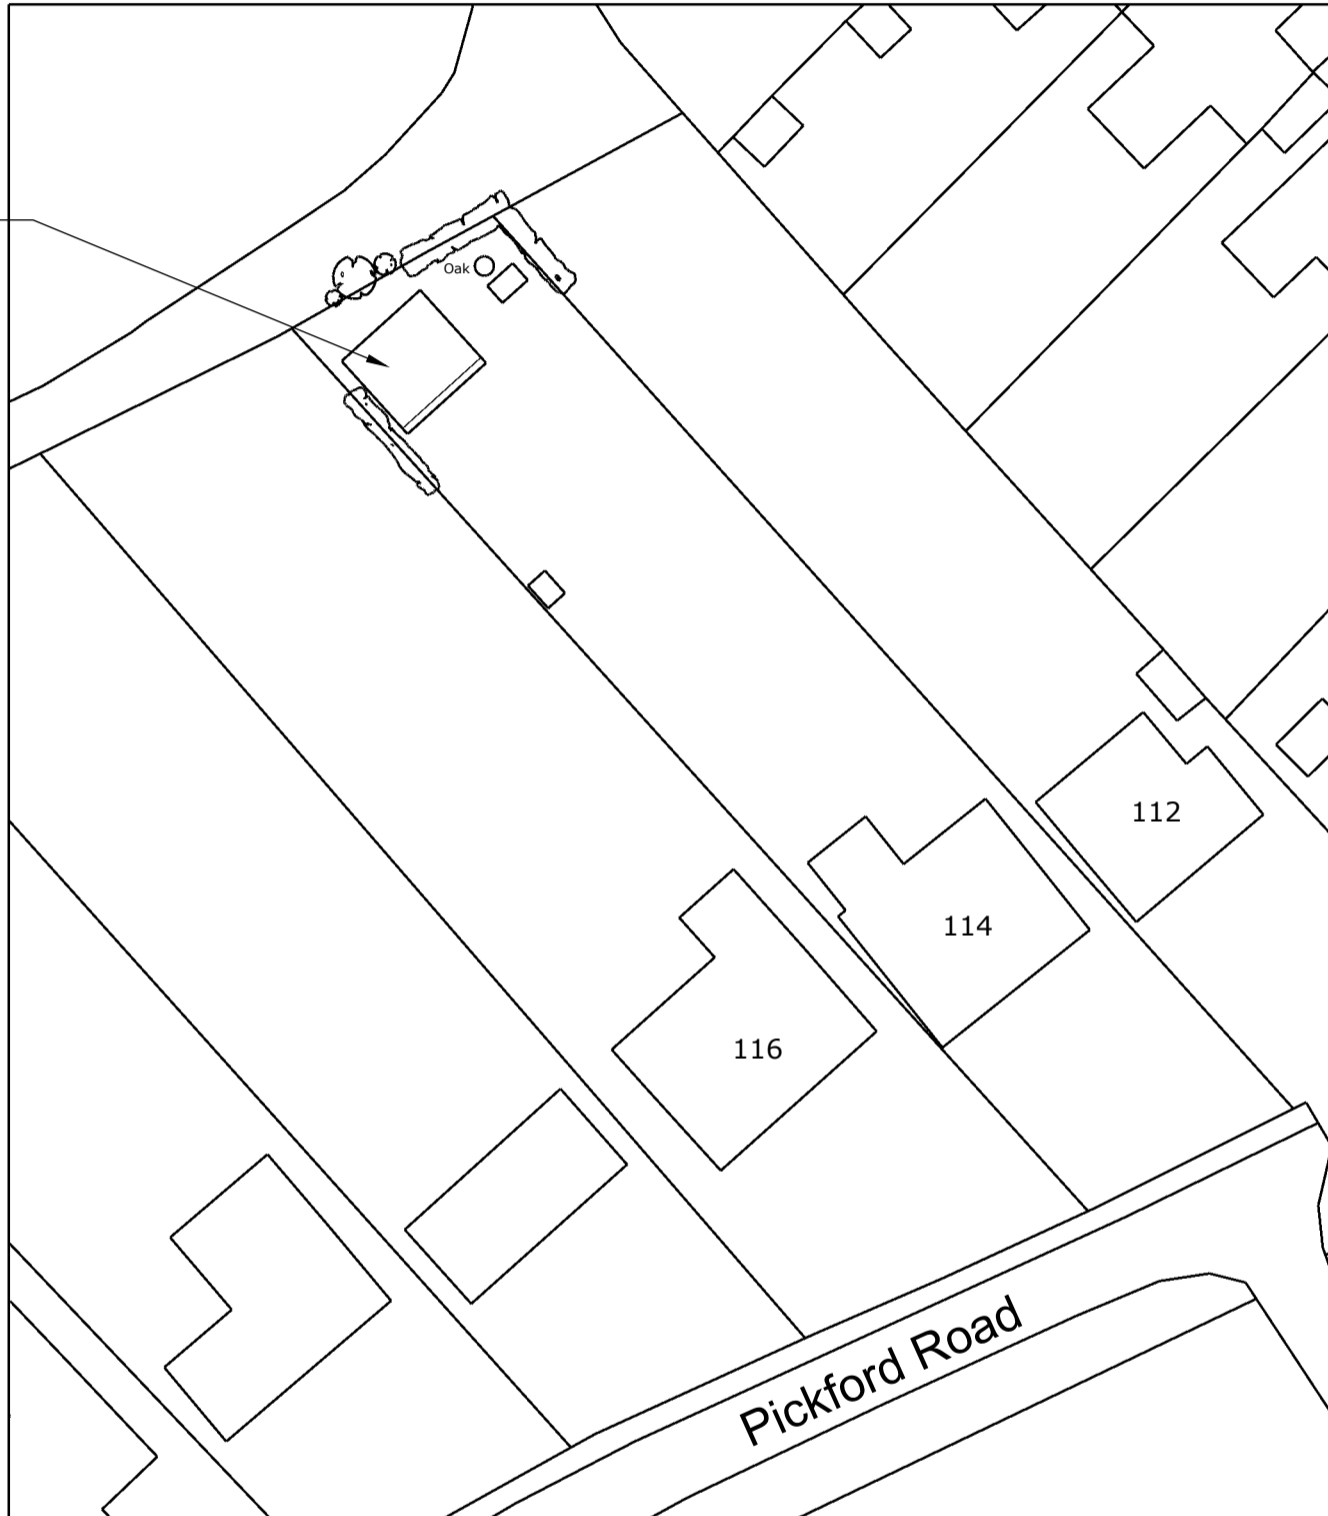

Proposed Block Plan 1:500

Proposed outbuilding with roof overhang

Crown copyright and database rights OS 100042766

**SHEET
NO. 02**

Proposed Block Plan
1:500 @ A3

PROJECT NO.
20.82

ISSUE
18.10.23

114 PICKFORD ROAD, MARKYATE
AL3 8RL

FOR PLANNING PURPOSES ONLY

R L Planning